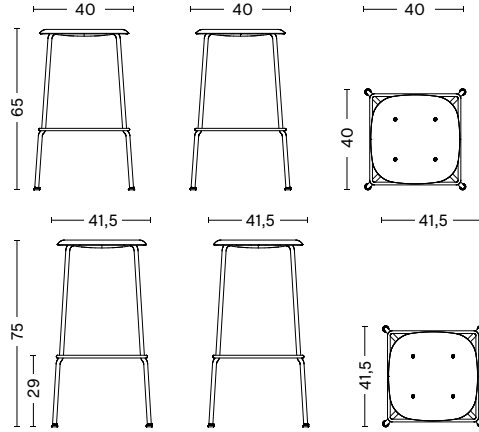

## BASE FINISH

BLACK POWDER  
COATED STEEL

FALL RED POWDER  
COATED STEEL

SOFT GREY  
POWDER COATED  
STEEL

CHROMED  
STEEL

**DIMENSIONS**

**LOW**

WIDTH / 40 cm / 15.75"  
 DEPTH / 40 cm / 15.75"  
 HEIGHT / 65 cm / 25.59"  
 SEAT HEIGHT / 65 cm / 25.59"

**HIGH**

WIDTH / 41,5 cm / 16.34"  
 DEPTH / 41,5 cm / 16.34"  
 HEIGHT / 75 cm / 29.53"  
 SEAT HEIGHT / 75 cm / 29.53"

**GLIDERS**

PLASTIC TRUMPET GLIDER (STANDARD ON ALL) / Suitable for most floorings which are not too sensitive.