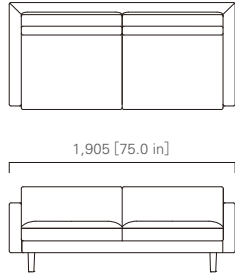

ARM SOFA

850 [33.5 in]

TWO SEATER SOFA

1,905 [75.0 in]

WIDE TWO SEATER SOFA

2,205 [86.9 in]

900 [35.5 in]

425 [16.8 in]

715 [28.2 in]

THREE SEATER SOFA

2,755 [108.5 in]

WIDE THREE SEATER SOFA

3,205 [126.2 in]

900 [35.5 in]

425 [16.8 in]

715 [28.2 in]

TWO SEATER SOFA Left

1,805 [71.1 in]

WIDE TWO SEATER SOFA Left

2,105 [82.9 in]

900 [35.5 in]

425 [16.8 in]

715 [28.2 in]

THREE SEATER SOFA Left

2,655 [104.6 in]

WIDE THREE SEATER SOFA Left

3,105 [122.3 in]

900 [35.5 in]

425 [16.8 in]

715 [28.2 in]

TWO SEATER SOFA Right

WIDE TWO SEATER SOFA Right