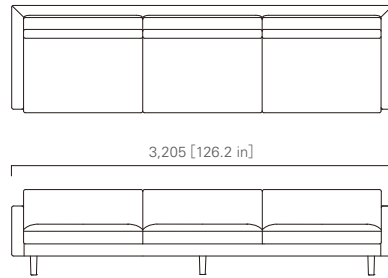

ARM SOFA

850 [33.5 in]

TWO SEATER SOFA

1,905 [75.0 in]

WIDE TWO SEATER SOFA

2,205 [86.9 in]

900 [35.5 in]

425 [16.8 in]

715 [28.2 in]

THREE SEATER SOFA

2,755 [108.5 in]

WIDE THREE SEATER SOFA

3,205 [126.2 in]

900 [35.5 in]

425 [16.8 in]

715 [28.2 in]

TWO SEATER SOFA Left

1,805 [71.1 in]

WIDE TWO SEATER SOFA Left

2,105 [82.9 in]

900 [35.5 in]

425 [16.8 in]

715 [28.2 in]

THREE SEATER SOFA Left