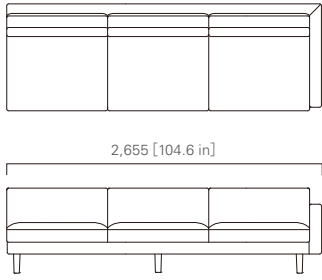

THREE SEATER SOFA Right