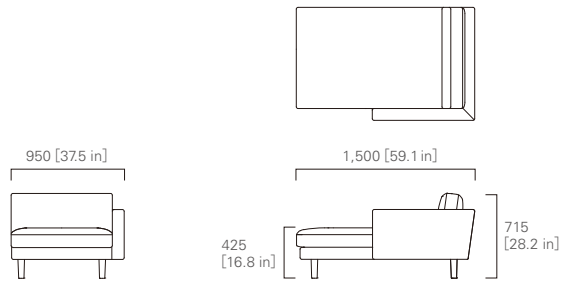

ARM SOFA

850 [33.5 in]

TWO SEATER SOFA

1,905 [75.0 in]

WIDE TWO SEATER SOFA

2,205 [86.9 in]

900 [35.5 in]

425 [16.8 in]

TWO SEATER SOFA Left

1,805 [71.1 in]

WIDE TWO SEATER SOFA Left

2,105 [82.9 in]

900 [35.5 in]

425 [16.8 in]

715 [28.2 in]

THREE SEATER SOFA Left

2,655 [104.6 in]

WIDE THREE SEATER SOFA Left

3,105 [122.3 in]

900 [35.5 in]

425 [16.8 in]

715 [28.2 in]

TWO SEATER SOFA Right

WIDE TWO SEATER SOFA Right

THREE SEATER SOFA Right

WIDE THREE SEATER SOFA Right

CHAISE LONGUE 150 Left

CHAISE LONGUE 150 Right

WIDE CHAISE LONGUE 150 Left

WIDE CHAISE LONGUE 150 Right

CHAISE LONGUE 180 Left

CHAISE LONGUE 180 Right