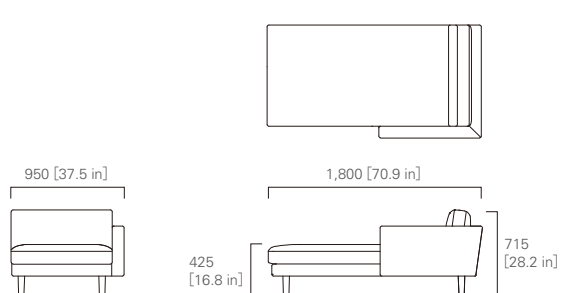

TWO SEATER SOFA Left

1,805 [71.1 in]

WIDE TWO SEATER SOFA Left

2,105 [82.9 in]

900 [35.5 in]

425 [16.8 in]

715 [28.2 in]

THREE SEATER SOFA Left

2,655 [104.6 in]

WIDE THREE SEATER SOFA Left

3,105 [122.3 in]

900 [35.5 in]

425 [16.8 in]

715 [28.2 in]

TWO SEATER SOFA Right

WIDE TWO SEATER SOFA Right

THREE SEATER SOFA Right

WIDE THREE SEATER SOFA Right

CHAISE LONGUE 150 Left

CHAISE LONGUE 150 Right

WIDE CHAISE LONGUE 150 Left

WIDE CHAISE LONGUE 150 Right

CHAISE LONGUE 180 Left

CHAISE LONGUE 180 Right

WIDE CHAISE LONGUE 180 Left

WIDE CHAISE LONGUE 180 Right

OTTOMAN 85

OTTOMAN 100

OTTOMAN 170

HEADREST 65

HEADREST 85

HEADREST 100