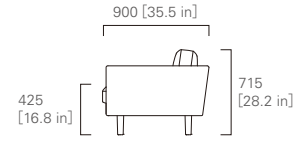

TWO SEATER SOFA Left

1,805 [71.1 in]

WIDE TWO SEATER SOFA Left

2,105 [82.9 in]

900 [35.5 in]

425 [16.8 in]

715 [28.2 in]

THREE SEATER SOFA Left

2,655 [104.6 in]

WIDE THREE SEATER SOFA Left

3,105 [122.3 in]

900 [35.5 in]

425 [16.8 in]

715 [28.2 in]

TWO SEATER SOFA Right

WIDE TWO SEATER SOFA Right