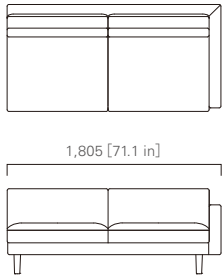

ARM SOFA

850 [33.5 in]

TWO SEATER SOFA

1,905 [75.0 in]

WIDE TWO SEATER SOFA

2,205 [86.9 in]

900 [35.5 in]

425 [16.8 in]

715 [28.2 in]

THREE SEATER SOFA

2,755 [108.5 in]

WIDE THREE SEATER SOFA

3,205 [126.2 in]

900 [35.5 in]

425 [16.8 in]

715 [28.2 in]

TWO SEATER SOFA Left

1,805 [71.1 in]

WIDE TWO SEATER SOFA Left

2,105 [82.9 in]

900 [35.5 in]

425 [16.8 in]

715 [28.2 in]

THREE SEATER SOFA Left

2,655 [104.6 in]

WIDE THREE SEATER SOFA Left

3,105 [122.3 in]

900 [35.5 in]

425 [16.8 in]

715 [28.2 in]

TWO SEATER SOFA Right

WIDE TWO SEATER SOFA Right