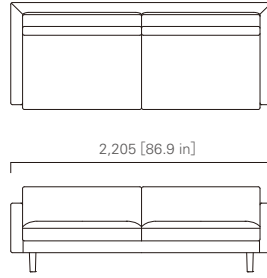

ARM SOFA

850 [33.5 in]

TWO SEATER SOFA

1,905 [75.0 in]

WIDE TWO SEATER SOFA

2,205 [86.9 in]

900 [35.5 in]

425 [16.8 in]

715 [28.2 in]

THREE SEATER SOFA

2,755 [108.5 in]

WIDE THREE SEATER SOFA

3,205 [126.2 in]

900 [35.5 in]

425 [16.8 in]

715 [28.2 in]

TWO SEATER SOFA Left

1,805 [71.1 in]

WIDE TWO SEATER SOFA Left

2,105 [82.9 in]

900 [35.5 in]

425 [16.8 in]

715 [28.2 in]

THREE SEATER SOFA Left

2,655 [104.6 in]

WIDE THREE SEATER SOFA Left

3,105 [122.3 in]

900 [35.5 in]

425 [16.8 in]

715 [28.2 in]

TWO SEATER SOFA Right

WIDE TWO SEATER SOFA Right