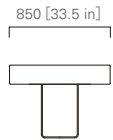

WIDE CHAISE LONGUE 180 Left

WIDE CHAISE LONGUE 180 Right

OTTOMAN 85

OTTOMAN 100

OTTOMAN 170

HEADREST 65

HEADREST 85

HEADREST 100