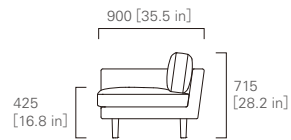

ARM SOFA

850 [33.5 in]

TWO SEATER SOFA

1,905 [75.0 in]

WIDE TWO SEATER SOFA

2,205 [86.9 in]

900 [35.5 in]

425 [16.8 in]

715 [28.2 in]

THREE SEATER SOFA

2,755 [108.5 in]

WIDE THREE SEATER SOFA

3,205 [126.2 in]

900 [35.5 in]

425 [16.8 in]

715 [28.2 in]

TWO SEATER SOFA Left

1,805 [71.1 in]

WIDE TWO SEATER SOFA Left

2,105 [82.9 in]

900 [35.5 in]

425 [16.8 in]

715 [28.2 in]

THREE SEATER SOFA Left

2,655 [104.6 in]

WIDE THREE SEATER SOFA Left

3,105 [122.3 in]

900 [35.5 in]

425 [16.8 in]

715 [28.2 in]

TWO SEATER SOFA Right

WIDE TWO SEATER SOFA Right