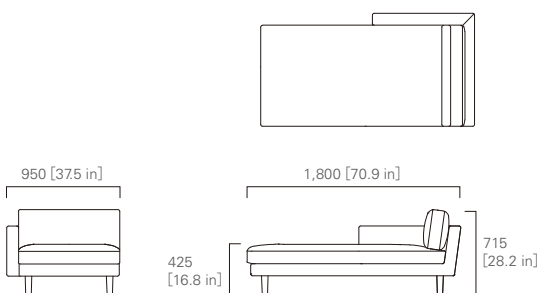

ARM SOFA

850 [33.5 in]

TWO SEATER SOFA

1,905 [75.0 in]

WIDE TWO SEATER SOFA

2,205 [86.9 in]

900 [35.5 in]

425 [16.8 in]

TWO SEATER SOFA Left

1,805 [71.1 in]

WIDE TWO SEATER SOFA Left

2,105 [82.9 in]

900 [35.5 in]

425 [16.8 in]

715 [28.2 in]

THREE SEATER SOFA Left

2,655 [104.6 in]

WIDE THREE SEATER SOFA Left

3,105 [122.3 in]

900 [35.5 in]

425 [16.8 in]

715 [28.2 in]

TWO SEATER SOFA Right

WIDE TWO SEATER SOFA Right

THREE SEATER SOFA Right

WIDE THREE SEATER SOFA Right

CHAISE LONGUE 150 Left

CHAISE LONGUE 150 Right

WIDE CHAISE LONGUE 150 Left

WIDE CHAISE LONGUE 150 Right

CHAISE LONGUE 180 Left

CHAISE LONGUE 180 Right