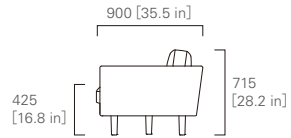

ARM SOFA

850 [33.5 in]

TWO SEATER SOFA

1,905 [75.0 in]

WIDE TWO SEATER SOFA

2,205 [86.9 in]

900 [35.5 in]

425 [16.8 in]

715 [28.2 in]

THREE SEATER SOFA

2,755 [108.5 in]

WIDE THREE SEATER SOFA

3,205 [126.2 in]

900 [35.5 in]

425 [16.8 in]

715 [28.2 in]

TWO SEATER SOFA Left

1,805 [71.1 in]

WIDE TWO SEATER SOFA Left

2,105 [82.9 in]

900 [35.5 in]

425 [16.8 in]

715 [28.2 in]

THREE SEATER SOFA Left

2,655 [104.6 in]

WIDE THREE SEATER SOFA Left

3,105 [122.3 in]

900 [35.5 in]

425 [16.8 in]

715 [28.2 in]

TWO SEATER SOFA Right

WIDE TWO SEATER SOFA Right