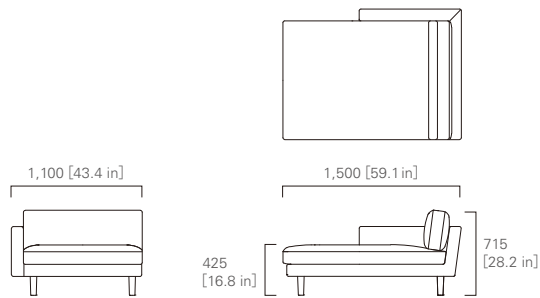

ARM SOFA

850 [33.5 in]

TWO SEATER SOFA

1,905 [75.0 in]

WIDE TWO SEATER SOFA

2,205 [86.9 in]

900 [35.5 in]

425 [16.8 in]

TWO SEATER SOFA Left

1,805 [71.1 in]

WIDE TWO SEATER SOFA Left

2,105 [82.9 in]

900 [35.5 in]

425 [16.8 in]

715 [28.2 in]

THREE SEATER SOFA Left

2,655 [104.6 in]

WIDE THREE SEATER SOFA Left

3,105 [122.3 in]

900 [35.5 in]

425 [16.8 in]

715 [28.2 in]

TWO SEATER SOFA Right

WIDE TWO SEATER SOFA Right

THREE SEATER SOFA Right

WIDE THREE SEATER SOFA Right

CHAISE LONGUE 150 Left

CHAISE LONGUE 150 Right

WIDE CHAISE LONGUE 150 Left

WIDE CHAISE LONGUE 150 Right

CHAISE LONGUE 180 Left

CHAISE LONGUE 180 Right