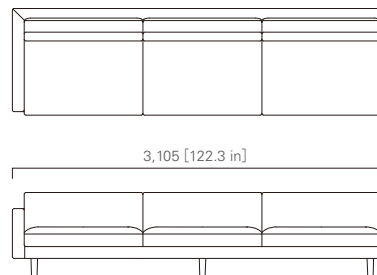

715 [28.2 in]

THREE SEATER SOFA

2,755 [108.5 in]

WIDE THREE SEATER SOFA

3,205 [126.2 in]

900 [35.5 in]

425 [16.8 in]

715 [28.2 in]

TWO SEATER SOFA Left

1,805 [71.1 in]

WIDE TWO SEATER SOFA Left

2,105 [82.9 in]

900 [35.5 in]

425 [16.8 in]

715 [28.2 in]

THREE SEATER SOFA Left

2,655 [104.6 in]

WIDE THREE SEATER SOFA Left

3,105 [122.3 in]

900 [35.5 in]

425 [16.8 in]

715 [28.2 in]

TWO SEATER SOFA Right

WIDE TWO SEATER SOFA Right