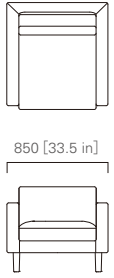

ARM SOFA

850 [33.5 in]

TWO SEATER SOFA

1,905 [75.0 in]

WIDE TWO SEATER SOFA

2,205 [86.9 in]

900 [35.5 in]

425 [16.8 in]

715 [28.2 in]

THREE SEATER SOFA

2,755 [108.5 in]

WIDE THREE SEATER SOFA

3,205 [126.2 in]

900 [35.5 in]

425 [16.8 in]

715 [28.2 in]

TWO SEATER SOFA Left

1,805 [71.1 in]

WIDE TWO SEATER SOFA Left

2,105 [82.9 in]

900 [35.5 in]

425 [16.8 in]

715 [28.2 in]

THREE SEATER SOFA Left

2,655 [104.6 in]

WIDE THREE SEATER SOFA Left

3,105 [122.3 in]

900 [35.5 in]

425 [16.8 in]

715 [28.2 in]

TWO SEATER SOFA Right

WIDE TWO SEATER SOFA Right