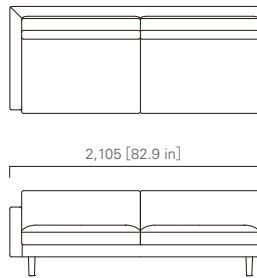

ARM SOFA

850 [33.5 in]

TWO SEATER SOFA

1,905 [75.0 in]

WIDE TWO SEATER SOFA

2,205 [86.9 in]

900 [35.5 in]

425 [16.8 in]

715 [28.2 in]

THREE SEATER SOFA

2,755 [108.5 in]

WIDE THREE SEATER SOFA

3,205 [126.2 in]

900 [35.5 in]

425 [16.8 in]

715 [28.2 in]

TWO SEATER SOFA Left

1,805 [71.1 in]

WIDE TWO SEATER SOFA Left

2,105 [82.9 in]

900 [35.5 in]

425 [16.8 in]

715 [28.2 in]

THREE SEATER SOFA Left

2,655 [104.6 in]

WIDE THREE SEATER SOFA Left

3,105 [122.3 in]

900 [35.5 in]

425 [16.8 in]

715 [28.2 in]

TWO SEATER SOFA Right

WIDE TWO SEATER SOFA Right