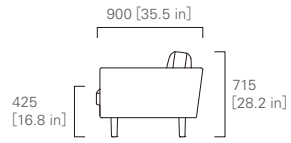

ARM SOFA

850 [33.5 in]

TWO SEATER SOFA

1,905 [75.0 in]

WIDE TWO SEATER SOFA

2,205 [86.9 in]

900 [35.5 in]

425 [16.8 in]

715 [28.2 in]

THREE SEATER SOFA

2,755 [108.5 in]

WIDE THREE SEATER SOFA

3,205 [126.2 in]

900 [35.5 in]

425 [16.8 in]

715 [28.2 in]

TWO SEATER SOFA Left

1,805 [71.1 in]

WIDE TWO SEATER SOFA Left

2,105 [82.9 in]

900 [35.5 in]

425 [16.8 in]

715 [28.2 in]

THREE SEATER SOFA Left