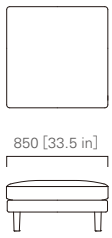

2,655 [104.6 in]

WIDE THREE SEATER SOFA Left

3,105 [122.3 in]

900 [35.5 in]

425 [16.8 in]

715 [28.2 in]

TWO SEATER SOFA Right

WIDE TWO SEATER SOFA Right

THREE SEATER SOFA Right

WIDE THREE SEATER SOFA Right

CHAISE LONGUE 150 Left

CHAISE LONGUE 150 Right

WIDE CHAISE LONGUE 150 Left

WIDE CHAISE LONGUE 150 Right

CHAISE LONGUE 180 Left

CHAISE LONGUE 180 Right

WIDE CHAISE LONGUE 180 Left

WIDE CHAISE LONGUE 180 Right

OTTOMAN 85

OTTOMAN 100

OTTOMAN 170

HEADREST 65

HEADREST 85

HEADREST 100