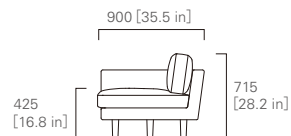

ARM SOFA

850 [33.5 in]

TWO SEATER SOFA

1,905 [75.0 in]

WIDE TWO SEATER SOFA

2,205 [86.9 in]

900 [35.5 in]

425 [16.8 in]

715 [28.2 in]

THREE SEATER SOFA

2,755 [108.5 in]

WIDE THREE SEATER SOFA

3,205 [126.2 in]

900 [35.5 in]

425 [16.8 in]

715 [28.2 in]

TWO SEATER SOFA Left

1,805 [71.1 in]

WIDE TWO SEATER SOFA Left

2,105 [82.9 in]

900 [35.5 in]

425 [16.8 in]

715 [28.2 in]

THREE SEATER SOFA Left

2,655 [104.6 in]

WIDE THREE SEATER SOFA Left

3,105 [122.3 in]

900 [35.5 in]

425 [16.8 in]

715 [28.2 in]

TWO SEATER SOFA Right

WIDE TWO SEATER SOFA Right