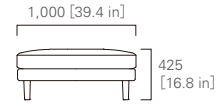

WIDE CHAISE LONGUE 180 Left

WIDE CHAISE LONGUE 180 Right

OTTOMAN 85

OTTOMAN 100

OTTOMAN 170

HEADREST 65

HEADREST 85

HEADREST 100