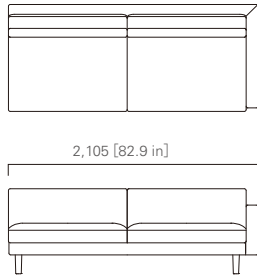

ARM SOFA

850 [33.5 in]

TWO SEATER SOFA

1,905 [75.0 in]

WIDE TWO SEATER SOFA

2,205 [86.9 in]

900 [35.5 in]

425 [16.8 in]

715 [28.2 in]

THREE SEATER SOFA

2,755 [108.5 in]

WIDE THREE SEATER SOFA

3,205 [126.2 in]

900 [35.5 in]

425 [16.8 in]

715 [28.2 in]

TWO SEATER SOFA Left

1,805 [71.1 in]

WIDE TWO SEATER SOFA Left

2,105 [82.9 in]

900 [35.5 in]

425 [16.8 in]

715 [28.2 in]

THREE SEATER SOFA Left

2,655 [104.6 in]

WIDE THREE SEATER SOFA Left

3,105 [122.3 in]

900 [35.5 in]

425 [16.8 in]

715 [28.2 in]

TWO SEATER SOFA Right

WIDE TWO SEATER SOFA Right