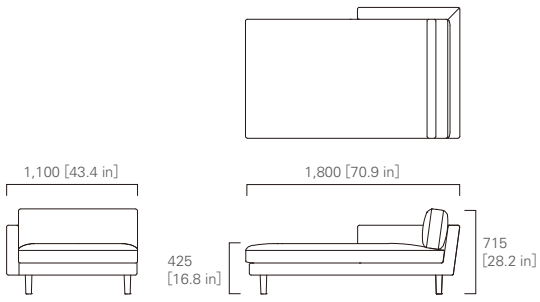

WIDE CHAISE LONGUE 180 Left