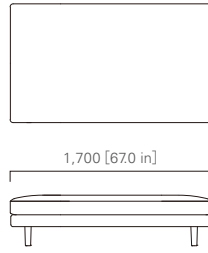

WIDE CHAISE LONGUE 180 Left

WIDE CHAISE LONGUE 180 Right

OTTOMAN 85

OTTOMAN 100

OTTOMAN 170

HEADREST 65

HEADREST 85

HEADREST 100