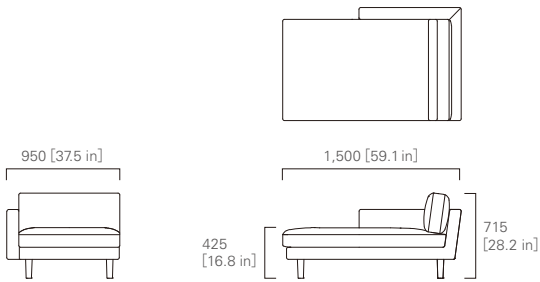

CHAISE LONGUE 150 Left