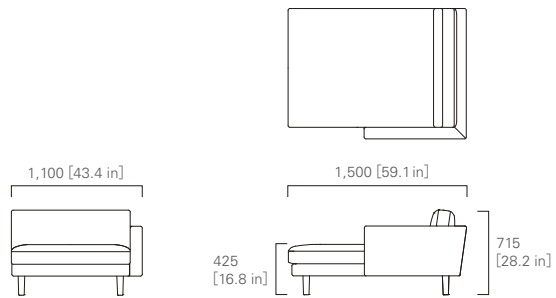

ARM SOFA

850 [33.5 in]

TWO SEATER SOFA

1,905 [75.0 in]

WIDE TWO SEATER SOFA

2,205 [86.9 in]

900 [35.5 in]

425 [16.8 in]

TWO SEATER SOFA Left

1,805 [71.1 in]

WIDE TWO SEATER SOFA Left

2,105 [82.9 in]

900 [35.5 in]

425 [16.8 in]

715 [28.2 in]

THREE SEATER SOFA Left

2,655 [104.6 in]

WIDE THREE SEATER SOFA Left

3,105 [122.3 in]

900 [35.5 in]

425 [16.8 in]

715 [28.2 in]

TWO SEATER SOFA Right

WIDE TWO SEATER SOFA Right

THREE SEATER SOFA Right

WIDE THREE SEATER SOFA Right

CHAISE LONGUE 150 Left

CHAISE LONGUE 150 Right

WIDE CHAISE LONGUE 150 Left

WIDE CHAISE LONGUE 150 Right

CHAISE LONGUE 180 Left

CHAISE LONGUE 180 Right