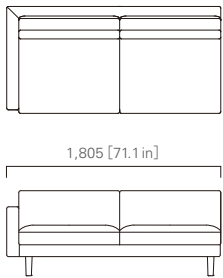

ARM SOFA

850 [33.5 in]

TWO SEATER SOFA

1,905 [75.0 in]

WIDE TWO SEATER SOFA

2,205 [86.9 in]

900 [35.5 in]

425 [16.8 in]

715 [28.2 in]

THREE SEATER SOFA

2,755 [108.5 in]

WIDE THREE SEATER SOFA

3,205 [126.2 in]

900 [35.5 in]

425 [16.8 in]

715 [28.2 in]

TWO SEATER SOFA Left

1,805 [71.1 in]

WIDE TWO SEATER SOFA Left

2,105 [82.9 in]

900 [35.5 in]

425 [16.8 in]

715 [28.2 in]

THREE SEATER SOFA Left

2,655 [104.6 in]

WIDE THREE SEATER SOFA Left

3,105 [122.3 in]

900 [35.5 in]

425 [16.8 in]

715 [28.2 in]

TWO SEATER SOFA Right

WIDE TWO SEATER SOFA Right