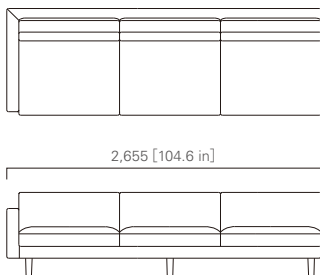

715 [28.2 in]

THREE SEATER SOFA

2,755 [108.5 in]

WIDE THREE SEATER SOFA

3,205 [126.2 in]

900 [35.5 in]

425 [16.8 in]

715 [28.2 in]

TWO SEATER SOFA Left

1,805 [71.1 in]

WIDE TWO SEATER SOFA Left

2,105 [82.9 in]

900 [35.5 in]

425 [16.8 in]

715 [28.2 in]

THREE SEATER SOFA Left

2,655 [104.6 in]

WIDE THREE SEATER SOFA Left

3,105 [122.3 in]

900 [35.5 in]

425 [16.8 in]

715 [28.2 in]

TWO SEATER SOFA Right

WIDE TWO SEATER SOFA Right