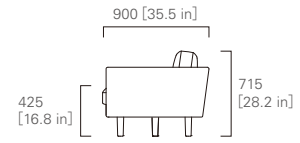

WIDE THREE SEATER SOFA Right