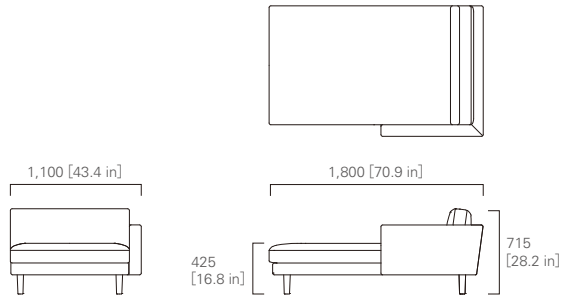

WIDE CHAISE LONGUE 180 Right

OTTOMAN 85

OTTOMAN 100

OTTOMAN 170

HEADREST 65

HEADREST 85

HEADREST 100