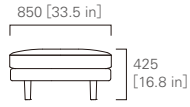

WIDE CHAISE LONGUE 180 Left

WIDE CHAISE LONGUE 180 Right

OTTOMAN 85

OTTOMAN 100

OTTOMAN 170

HEADREST 65

HEADREST 85

HEADREST 100