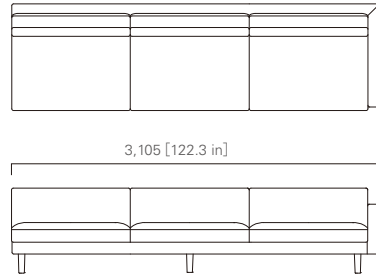

WIDE THREE SEATER SOFA Right