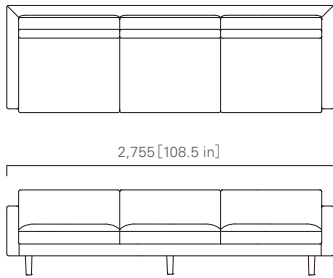

ARM SOFA

850 [33.5 in]

TWO SEATER SOFA

1,905 [75.0 in]

WIDE TWO SEATER SOFA

2,205 [86.9 in]

900 [35.5 in]

425 [16.8 in]

715 [28.2 in]

THREE SEATER SOFA

2,755 [108.5 in]

WIDE THREE SEATER SOFA

3,205 [126.2 in]

900 [35.5 in]

425 [16.8 in]

715 [28.2 in]

TWO SEATER SOFA Left

1,805 [71.1 in]

WIDE TWO SEATER SOFA Left

2,105 [82.9 in]

900 [35.5 in]

425 [16.8 in]

715 [28.2 in]

THREE SEATER SOFA Left

2,655 [104.6 in]

WIDE THREE SEATER SOFA Left

3,105 [122.3 in]

900 [35.5 in]

425 [16.8 in]

715 [28.2 in]

TWO SEATER SOFA Right

WIDE TWO SEATER SOFA Right