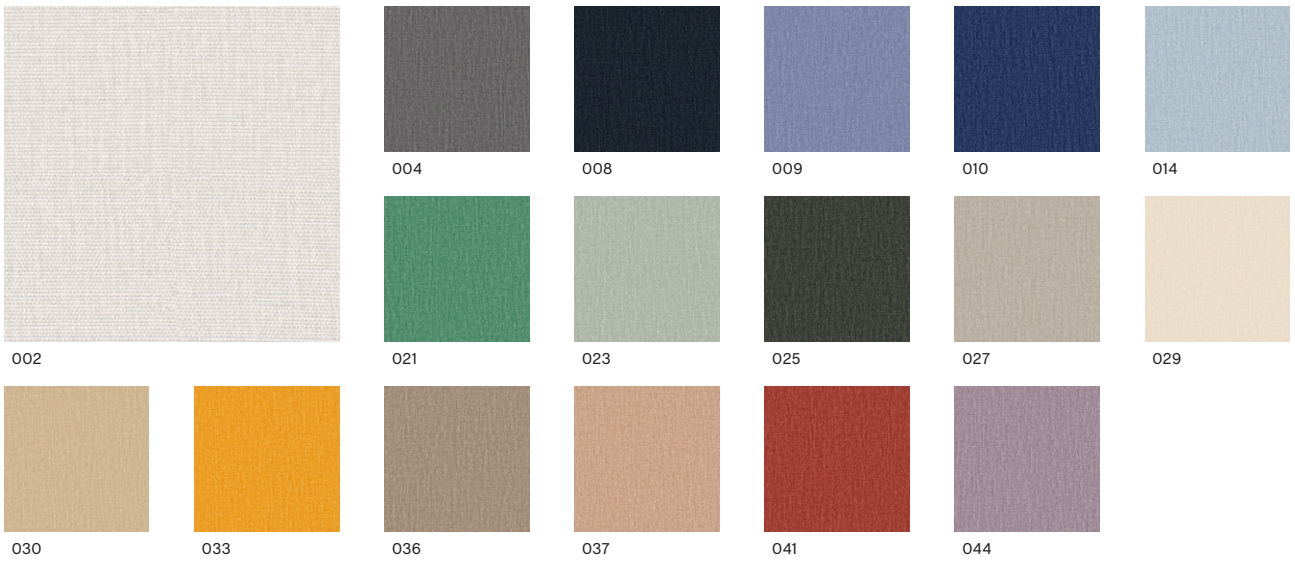

METAPHOR BY MAHARAM

FACT SHEET

METAPHOR

BY MAHARAM

FABRIC GROUP 1	COMPOSITION 100% Polyester	DURABILITY 90.000 Martindale	LIGHTFASTNESS 5-6	FIRE TESTS EN 1021-1/2 with FR treatment US Cal. Bul. 117-2013 BS 5852 Crib 5 with treatment	PILLING 3-4	SUSTAINABILITY Greenguard Gold FR Free
--------------------------	--------------------------------------	--	-----------------------------	--	-----------------------	---

COLOURS SELECTED BY HAY

MODE BY MAHARAM

FACT SHEET

HAY

MODE

BY MAHARAM

FABRIC GROUP 1	COMPOSITION 80% Post-Consumer recycled polyester, 20% Polyester	DURABILITY 100.000 Double rubs (Wyzenbeek)	LIGHTFASTNESS 40+ Hours	PILLING CLASS 4	FIRE TESTS EN 1021-1/2 with FR treatment US Cal. Bull. 117-2013 BS 5852 Crib 5 with treatment	SUSTAINABILITY Greenguard Gold Contains Recycled Content FR Free
--------------------------	--	---	-----------------------------------	---------------------------	---	---

COLOURS SELECTED BY HAY