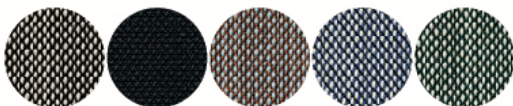

KAWARA ARMCHAIR

Ronan & Erwan Bouroullec

ITEM N°	NAME	WOOD	FINISH	TEXTILE	LEATHER
KT-1D30-240	Kawara Armchair (Wooden Seat)	Oak	T-NT Natural	-	-
KT-1D30-241	Kawara Armchair (Wooden Seat)	Oak	T-BB Natural Black	-	-
KT-1D30-242	Kawara Armchair (Wooden Seat)	Oak	T-BY Gray	-	-
KT-1D30-243	Kawara Armchair (Wooden Seat)	Oak	T-BG Green	-	-
KT-1D31-240	Kawara Armchair (Upholstered Seat)	Oak	T-NT Natural	Remix, Steelcut Trio, Alle, Clay, Divina Melange	Elmosoft
KT-1D31-241	Kawara Armchair (Upholstered Seat)	Oak	T-BB Natural Black	Remix, Steelcut Trio, Alle, Clay, Divina Melange	Elmosoft
KT-1D31-242	Kawara Armchair (Upholstered Seat)	Oak	T-BY Gray	Remix, Steelcut Trio, Alle, Clay, Divina Melange	Elmosoft
KT-1D31-243	Kawara Armchair (Upholstered Seat)	Oak	T-BG Green	Remix, Steelcut Trio, Alle, Clay, Divina Melange	Elmosoft

WOOD (URETHANE FINISH)

OAK

T-NT Natural
T-BB Natural Black
T-BY Gray
T-BG Green

Wooden Seat

TEXTILE

REMIK

1010/123 1011/163 1012/242 1013/612 1014/733 1015/842 1016/933

STEELCUTTRIO

3010/124 3011/195 3012/416 3013/716 3014/916

ALLE

4510/194 4511/284 4512/884 4513/984

CLAY

4110/0003 4111/0008 4112/0010 4113/0015

DIVINA MELANGE

4010/120 4011/180 4012/280

Upholstered Seat