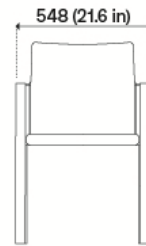

Wooden Seat