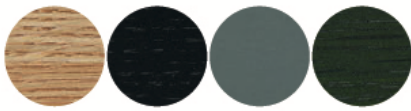

KAWARA ARMCHAIR

Ronan & Erwan Bouroullec

ITEM N°	NAME	WOOD	FINISH	TEXTILE	LEATHER
KT-1D30-240	Kawara Armchair (Wooden Seat)	Oak	T-NT Natural	-	-
KT-1D30-241	Kawara Armchair (Wooden Seat)	Oak	T-BB Natural Black	-	-
KT-1D30-242	Kawara Armchair (Wooden Seat)	Oak	T-BY Gray	-	-
KT-1D30-243	Kawara Armchair (Wooden Seat)	Oak	T-BG Green	-	-
KT-1D31-240	Kawara Armchair (Upholstered Seat)	Oak	T-NT Natural	Remix, Steelcut Trio, Alle, Clay, Divina Melange	Elmosoft
KT-1D31-241	Kawara Armchair (Upholstered Seat)	Oak	T-BB Natural Black	Remix, Steelcut Trio, Alle, Clay, Divina Melange	Elmosoft
KT-1D31-242	Kawara Armchair (Upholstered Seat)	Oak	T-BY Gray	Remix, Steelcut Trio, Alle, Clay, Divina Melange	Elmosoft
KT-1D31-243	Kawara Armchair (Upholstered Seat)	Oak	T-BG Green	Remix, Steelcut Trio, Alle, Clay, Divina Melange	Elmosoft

WOOD (URETHANE FINISH)

OAK

T-NT Natural
T-BB Natural Black
T-BY Gray
T-BG Green

Wooden Seat

TEXTILE

REMIK

1010/123 1011/163 1012/242 1013/612 1014/733 1015/842 1016/933

STEELCUTTRIO