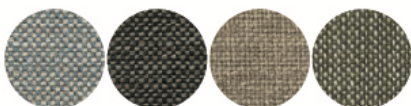

KAWARA ARMCHAIR

Ronan & Erwan Bouroullec

ITEM N°	NAME	WOOD	FINISH	TEXTILE	LEATHER
KT-1D30-240	Kawara Armchair (Wooden Seat)	Oak	T-NT Natural	-	-
KT-1D30-241	Kawara Armchair (Wooden Seat)	Oak	T-BB Natural Black	-	-
KT-1D30-242	Kawara Armchair (Wooden Seat)	Oak	T-BY Gray	-	-
KT-1D30-243	Kawara Armchair (Wooden Seat)	Oak	T-BG Green	-	-
KT-1D31-240	Kawara Armchair (Upholstered Seat)	Oak	T-NT Natural	Remix, Steelcut Trio, Alle, Clay, Divina Melange	Elmosoft
KT-1D31-241	Kawara Armchair (Upholstered Seat)	Oak	T-BB Natural Black	Remix, Steelcut Trio, Alle, Clay, Divina Melange	Elmosoft
KT-1D31-242	Kawara Armchair (Upholstered Seat)	Oak	T-BY Gray	Remix, Steelcut Trio, Alle, Clay, Divina Melange	Elmosoft
KT-1D31-243	Kawara Armchair (Upholstered Seat)	Oak	T-BG Green	Remix, Steelcut Trio, Alle, Clay, Divina Melange	Elmosoft

WOOD (URETHANE FINISH)

OAK

T-NT Natural
T-BB Natural Black
T-BY Gray
T-BG Green

Wooden Seat

TEXTILE

REMIK

1010/123 1011/163 1012/242 1013/612 1014/733 1015/842 1016/933

STEELCUTTRIO

3010/124 3011/195 3012/416 3013/716 3014/916

ALLE

4510/194 4511/284 4512/884 4513/984

CLAY

4110/0003 4111/0008 4112/0010 4113/0015

DIVINA MELANGE

4010/120 4011/180 4012/280

Upholstered Seat