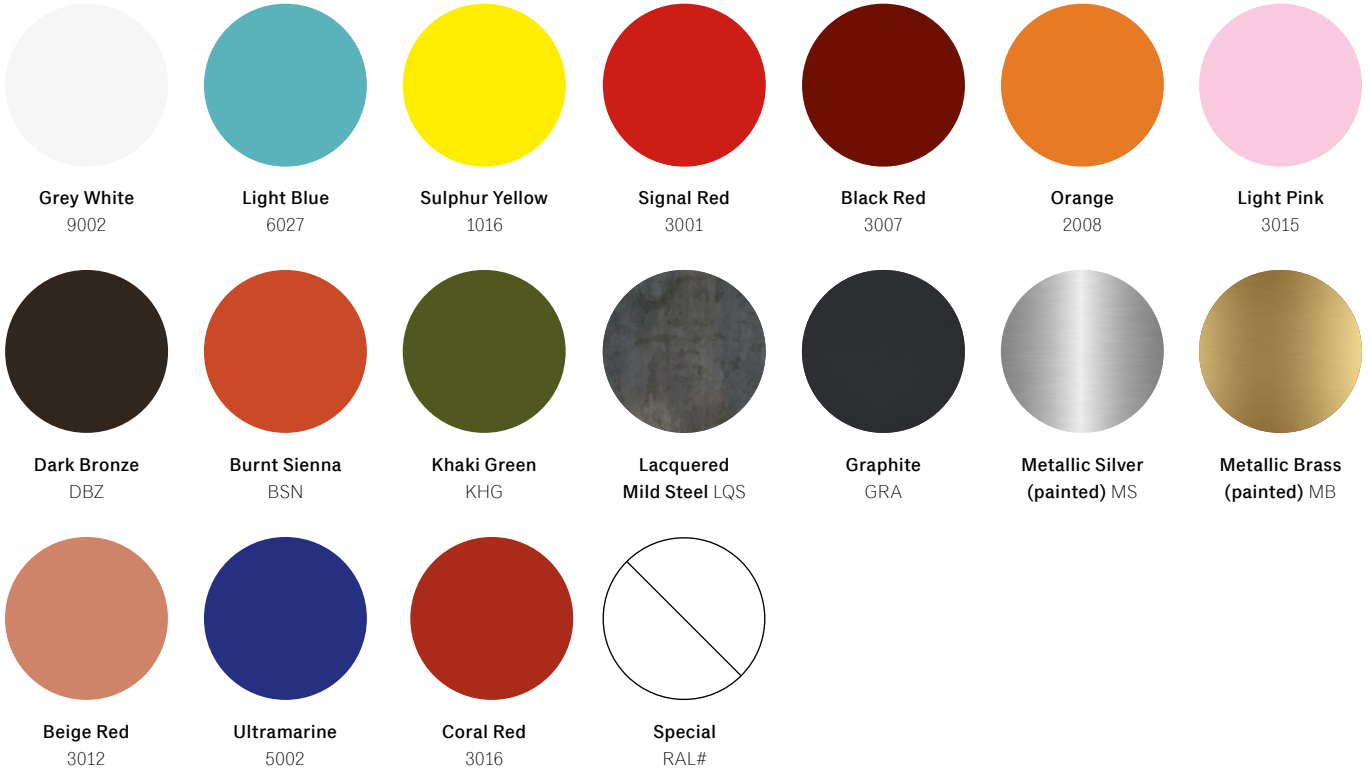

Metal Colours / Details:

Subject to availability we can produce any colour from the RAL palette.

*All paint finishes are textured.

Contact Details

VG&P Ltd
Offley Works
1 Pickle Mews
London, SW9 0FJ

Showroom visits
by appointment only
+44 (0)20 7407 9907
info@verygoodandproper.co.uk