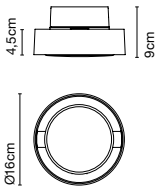

## **Joan Gaspar**

**marset**

**Plaff-on! IP65**

**Plaff-on! IP65**  
LED COB 8W 230V 2700K  
CRI90  
Light source - 544lm  
(included)

**Structure made of lacquered aluminium which supports an opal blown glass shade.**

● Black

- [Download](#) Assembly instructions
- [Download](#) Energy label
- [Download](#) 2D
- [Download](#) 3D
- [Download](#) Photometric data

**Range**

info@marset.com  
www.marset.com

The new Plaff-on! outdoor offers the same features as the indoor version but in a smaller size, and with an IP65 rating, making it perfect for bathrooms as well. This new version can be fitted with a signage accessory atop the shade if necessary.