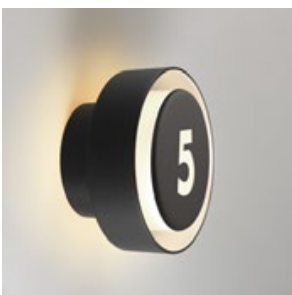

## **Joan Gaspar**

**marset**

**Plaff-on! IP65**

**Plaff-on! IP65**  
LED COB 8W 230V 2700K  
CRI90  
Light source - 544lm  
(included)

**Structure made of lacquered aluminium which supports an opal blown glass shade.**

● Black

- [Download](#) Assembly instructions
- [Download](#) Energy label
- [Download](#) 2D
- [Download](#) 3D
- [Download](#) Photometric data

**Range**

info@marset.com  
www.marset.com

The new Plaff-on! outdoor offers the same features as the indoor version but in a smaller size, and with an IP65 rating, making it perfect for bathrooms as well. This new version can be fitted with a signage accessory atop the shade if necessary.