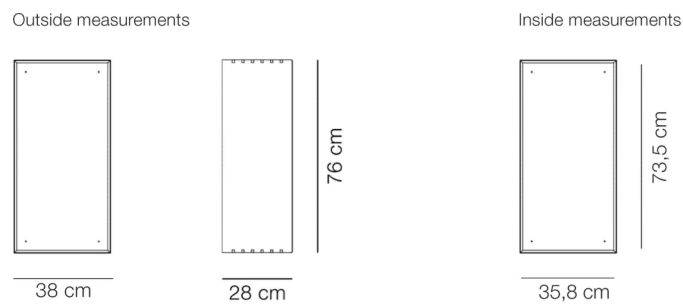

Model 6056, MK56 Bookcase

Model 6080, MK Shelf / Partition