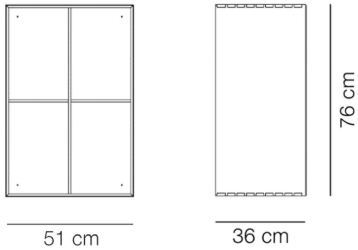

# MK Bookcase System – Model overview

Model 6066, MK66 Bookcase

Outside measurements

Inside measurements

Model 6080, MK Shelf / Partition

Model 6067, MK67 Bookcase

Outside measurements

Inside measurements

Model 6080, MK Shelf / Partition

Model 6068, MK68 Bookcase

Outside measurements

Inside measurements

Model 6080, MK Shelf / Partition

Model 6073, MK73 Cabinet

Outside measurements

Inside measurements