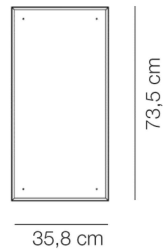

# MK Bookcase System – Model overview

Model 6066, MK66 Bookcase

Outside measurements

Inside measurements

Model 6080, MK Shelf / Partition

Model 6067, MK67 Bookcase

Outside measurements

Inside measurements

Model 6080, MK Shelf / Partition

Model 6068, MK68 Bookcase

Outside measurements

Inside measurements

Model 6080, MK Shelf / Partition

Model 6073, MK73 Cabinet

Outside measurements

Inside measurements

Model 6080, MK Shelf / Partition

Model 6085, MK Tray  
Fits with Model 6073, MK73 Cabinet