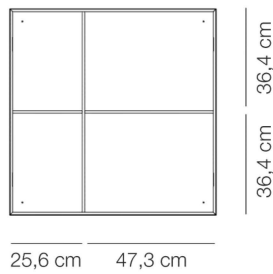

# MK Bookcase System – Model overview

Model 6066, MK66 Bookcase

Outside measurements

Inside measurements

Model 6080, MK Shelf / Partition

Model 6067, MK67 Bookcase

Outside measurements

Inside measurements

Model 6080, MK Shelf / Partition

Model 6068, MK68 Bookcase

Outside measurements

Inside measurements

Model 6080, MK Shelf / Partition

Model 6073, MK73 Cabinet

Outside measurements

Inside measurements