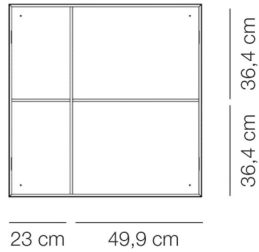

# MK Bookcase System – Model overview

Model 6054, MK54 Bookcase

Model 6080, MK Shelf / Partition

Model 6055, MK55 Bookcase

Model 6080, MK Shelf / Partition

Model 6056, MK56 Bookcase

Model 6080, MK Shelf / Partition

# MK Bookcase System – Model overview

Model 6066, MK66 Bookcase

Outside measurements

Inside measurements

Model 6080, MK Shelf / Partition

Model 6067, MK67 Bookcase

Outside measurements

Inside measurements

Model 6080, MK Shelf / Partition

Model 6068, MK68 Bookcase

Outside measurements

Inside measurements

Model 6080, MK Shelf / Partition

Model 6073, MK73 Cabinet

Outside measurements

Inside measurements