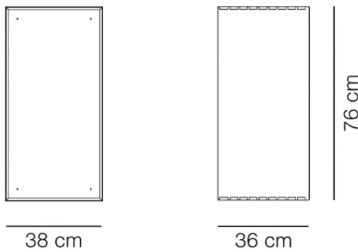

# MK Bookcase System – Model overview

Model 6066, MK66 Bookcase

Outside measurements

Inside measurements

Model 6080, MK Shelf / Partition

Model 6067, MK67 Bookcase

Outside measurements

Inside measurements

Model 6080, MK Shelf / Partition

Model 6068, MK68 Bookcase

Outside measurements

Inside measurements

Model 6080, MK Shelf / Partition

Model 6073, MK73 Cabinet

Outside measurements

Inside measurements