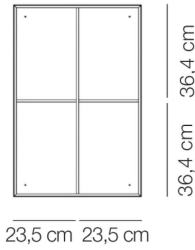

# MK Bookcase System – Model overview

Model 6054, MK54 Bookcase

Model 6080, MK Shelf / Partition

Model 6055, MK55 Bookcase

Model 6080, MK Shelf / Partition

Model 6056, MK56 Bookcase

Model 6080, MK Shelf / Partition

# MK Bookcase System – Model overview

Model 6066, MK66 Bookcase

Outside measurements

Inside measurements

Model 6080, MK Shelf / Partition

Model 6067, MK67 Bookcase

Outside measurements

Inside measurements

Model 6080, MK Shelf / Partition

Model 6068, MK68 Bookcase

Outside measurements

Inside measurements

Model 6080, MK Shelf / Partition

Model 6073, MK73 Cabinet

Outside measurements

Inside measurements