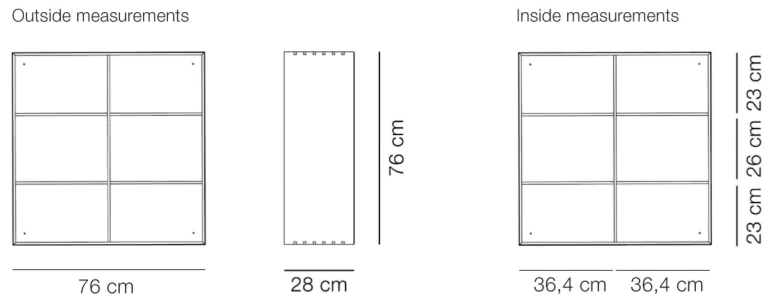

MK Bookcase System – Model overview

Model 6054, MK54 Bookcase

Model 6080, MK Shelf / Partition