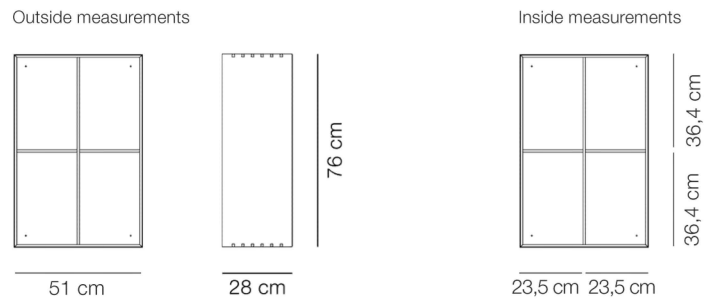

Model 6055, MK55 Bookcase

Model 6080, MK Shelf / Partition