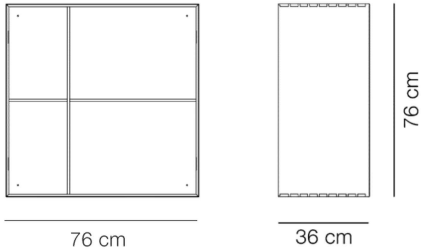

# MK Bookcase System – Model overview

Model 6054, MK54 Bookcase

Model 6080, MK Shelf / Partition

Model 6055, MK55 Bookcase

Model 6080, MK Shelf / Partition

Model 6056, MK56 Bookcase

Model 6080, MK Shelf / Partition

# MK Bookcase System – Model overview

Model 6066, MK66 Bookcase

Outside measurements

Inside measurements

Model 6080, MK Shelf / Partition

Model 6067, MK67 Bookcase

Outside measurements

Inside measurements

Model 6080, MK Shelf / Partition

Model 6068, MK68 Bookcase

Outside measurements

Inside measurements

Model 6080, MK Shelf / Partition

Model 6073, MK73 Cabinet

Outside measurements

Inside measurements