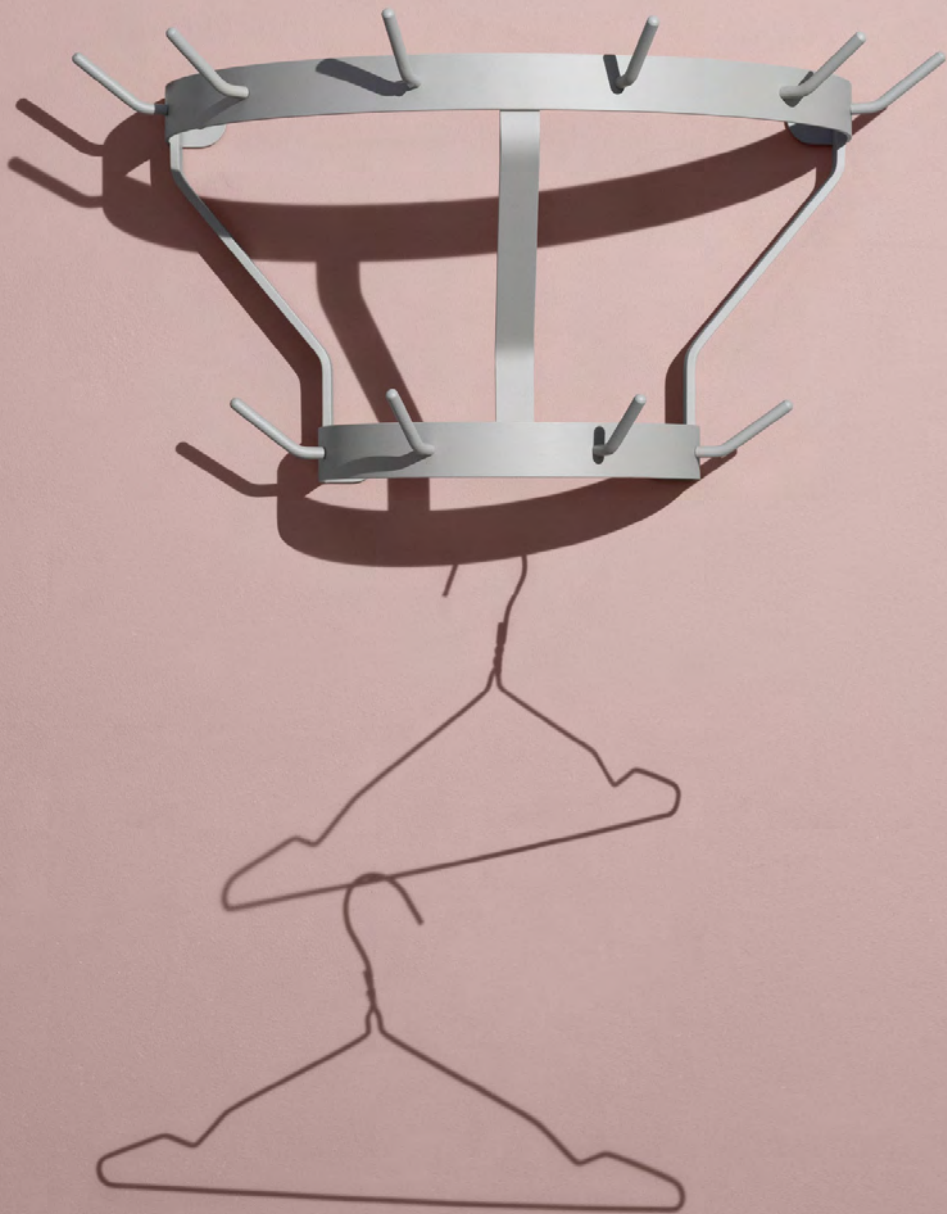

M MEGA

COLLECTION

M

MEGA ARMCHAIR

Description:	Upholstered armchair with steel tube side panels.
Dimensions:	W:1025 D:903 H:790 SD:540 SH:420
Weight:	30 kg
Packaging:	W:1250 D:1000 H:900
Pieces/box:	1 pcs/1 box
Note:	-