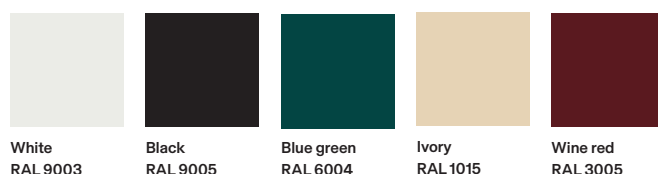

FINISH

Black stained oak

Natural oak

Walnut

White
RAL 9003

Black
RAL 9005

Blue green
RAL 6004

Ivory
RAL 1015

Wine red
RAL 3005

FERRIC STANDARD HEIGHT TABLE

Description:	Workshop table with powder coated metal base and wooden table top. Available in standard and counter height and tabletop dimensions ranging from 2100 to 5440 mm.
Dimensions:	W:4440/5440 D:1000 H:730
Weight:	110/130 kg
Packaging:	-
Pieces/box:	1 pcs/9-10 boxes
Note:	Available in lengths from 2100 to 5440 mm.

ITEM NUMBER

	W4440 D1000	W4440 D1000	W4440 D1000	W5440 D1000	W5440 D1000	W5440 D1000
Base Top	Black Stained Oak	Natural Oak	Walnut	Black Stained Oak	Natural Oak	Walnut
White	FE-05 109 21	FE-05 106 21	FE-05 114 21	FE-06 109 21	FE-06 106 21	FE-06 114 21
Black	FE-05 109 22	FE-05 106 22	FE-05 114 22	FE-06 109 22	FE-06 106 22	FE-06 114 22
Blue Green	FE-05 109 24	FE-05 106 24	FE-05 114 24	FE-06 109 24	FE-06 106 24	FE-06 114 24
Ivory	FE-05 109 25	FE-05 106 25	FE-05 114 25	FE-06 109 25	FE-06 106 25	FE-06 114 25
Wine Red	FE-05 109 27	FE-05 106 27	FE-05 114 27	FE-06 109 27	FE-06 106 27	FE-06 114 27