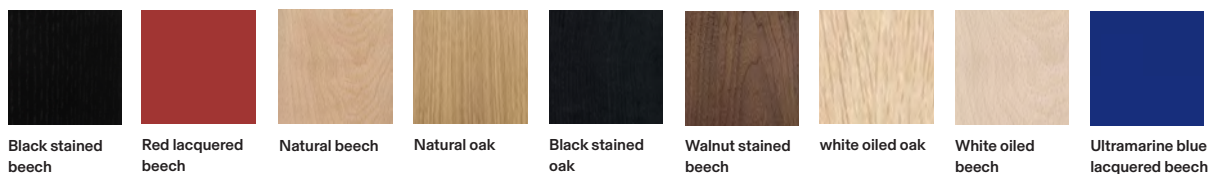

FINISH

				
White RAL 9016	Black RAL 9005	Wine red RAL 3005	Blue green RAL 6004	Stone grey RAL 7030
				
Ivory RAL 1015	Brown beige RAL 1011	Pale brown RAL 8025	Overseas blue	Pure Red RAL 3028

M WAITER

M COLLECTION

ITEM NUMBER

Variant	Wood Seat	Fabric A	Fabric B	Fabric C	Fabric C+	Fabric D	COM
Black Stained Beech	WA-01102 00	WA-01102 250	WA-01102 275	WA-01102 300	WA-01102 350	WA-01102 400	WA-01102 499
Red Lacquered Beech	WA-01104 00	WA-01104 250	WA-01104 275	WA-01104 300	WA-01104 350	WA-01104 400	WA-01104 499
Natural Beech	WA-01105 00	WA-01105 250	WA-01105 275	WA-01105 300	WA-01105 350	WA-01105 400	WA-01105 499
Natural Oak	WA-01106 00	WA-01106 250	WA-01106 275	WA-01106 300	WA-01106 350	WA-01106 400	WA-01106 499
Black Stained Oak	WA-01109 00	WA-01109 250	WA-01109 275	WA-01109 300	WA-01109 350	WA-01109 400	WA-01109 499
Walnut Stained Beech	WA-01112 00	WA-01112 250	WA-01112 275	WA-01112 300	WA-01112 350	WA-01112 400	WA-01112 499
White Oiled Oak	WA-01113 00	WA-01113 250	WA-01113 275	WA-01113 300	WA-01113 350	WA-01113 400	WA-01113 499
White Oiled Beech	WA-01116 00	WA-01116 250	WA-01116 275	WA-01116 300	WA-01116 350	WA-01116 400	WA-01116 499
Ultramarine Blue Lacquered Beech	WA-01121 00						

FINISH

Black stained beech

Red lacquered beech

Natural beech

Natural oak

Black stained oak

Walnut stained beech

white oiled oak