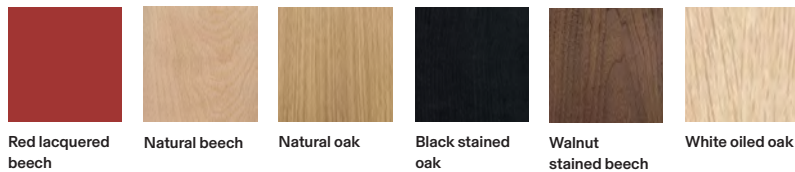

ICHA STOOL

Description:	Bar stool in solid wood with a laminated seat.
Dimensions:	W:449 D:323 H:509 SH:480
Weight:	3.4 kg
Packaging:	W:490 D:385 H:565
Pieces/box:	1 pcs/1 box
Note:	Available with upholstery.

ITEM NUMBER

Variant	Wood Seat	Fabric A	Fabric B	Fabric C	Fabric C+	Fabric D	COM
Red Lacquered Beech	IC-01104 00	IC-01104 250	IC-01104 275	IC-01104 300	IC-01104 350	IC-01104 400	IC-01104 499
Natural Beech	IC-01105 00	IC-01105 250	IC-01105 275	IC-01105 300	IC-01105 350	IC-01105 400	IC-01105 499
Natural Oak	IC-01106 00	IC-01106 250	IC-01106 275	IC-01106 300	IC-01106 350	IC-01106 400	IC-01106 499
Black Stained Oak	IC-01109 00	IC-01109 250	IC-01109 275	IC-01109 300	IC-01109 350	IC-01109 400	IC-01109 499
Walnut Stained Beech	IC-01112 00	IC-01112 250	IC-01112 275	IC-01112 300	IC-01112 350	IC-01112 400	IC-01112 499
White Oiled Oak	IC-01113 00	IC-01113 250	IC-01113 275	IC-01113 300	IC-01113 350	IC-01113 400	IC-01113 499

FINISH