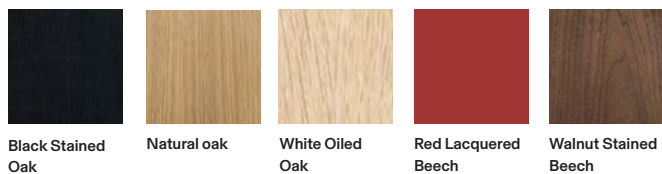

FINISH

American
cherry

Douglas
fir

ALBERT STOOL

Description:	Solid wood bar stool with legs that widen toward the footrest.
Dimensions:	W:375 D:375 H:500 SH:500
Weight:	4.3 kg
Packaging:	W:415 D:415 H:555
Pieces/box:	1 pcs/1 box
Note:	Available with or without upholstered seat.

ITEM NUMBER

Variant	Black Stained Oak	Natural Oak	White Oiled Oak	Red Lacquered Beech	Walnut Stained Beech
Wood Seat	AL-01109 00	AL-01106 00	AL-01113 00	AL-01104 00	AL-01112 00
Fabric A	AL-01109 250	AL-01106 250	AL-01113 250	AL-01104 250	AL-01112 250
Fabric B	AL-01109 275	AL-01106 275	AL-01113 275	AL-01104 275	AL-01112 275
Fabric C	AL-01109 300	AL-01106 300	AL-01113 300	AL-01104 300	AL-01112 300
Fabric C+	AL-01109 350	AL-01106 350	AL-01113 350	AL-01104 350	AL-01112 350
Fabric D	AL-01109 400	AL-01106 400	AL-01113 400	AL-01104 400	AL-01112 400
Fabric D+	AL-01109 450	AL-01106 450	AL-01113 450	AL-01104 450	AL-01112 450
COM	AL-01109 499	AL-01106 499	AL-01113 499	AL-01104 499	AL-01112 499

FINISH

Black Stained Oak

Natural oak

White Oiled Oak

Red Lacquered Beech

Walnut Stained Beech

ALBERT BAR STOOL 650

Description:	Solid wood bar stool with legs that widen towards the footrest.
Dimensions:	W:375 D:375 H:650 SH:650
Weight:	4.8 kg
Packaging:	W:415 D:415 H:835
Pieces/box:	1 pcs/1 box
Note:	Available with or without upholstered seat.