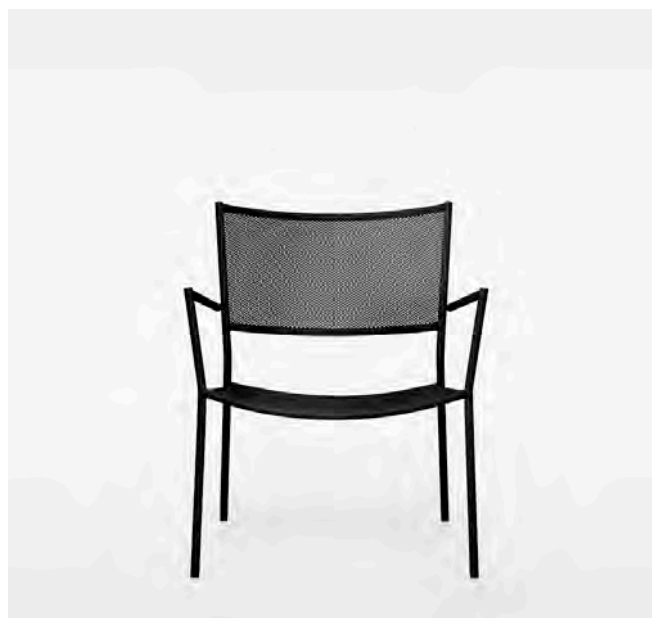

JIG MESH EASY CHAIR

Description:	Stackable mesh easy chair with painted steel frame.
Dimensions:	W:629 D:625 H:763 SD:460 SH:370
Weight:	8 kg
Packaging:	W:735 D:785 H:895
Pieces/box:	4 pcs/1 box
Note:	Maximum recommended stacking quantity is 6.

FINISH