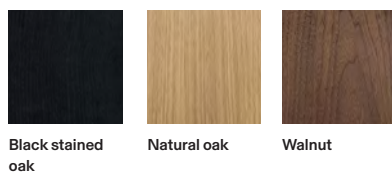

FERRIC STANDARD HEIGHT TABLE

Description:	Workshop table with powder coated metal base and wooden table top. Available in standard and counter height and tabletop dimensions ranging from 2100 to 5440 mm.
Dimensions:	W:2100/2500 D:1000 H:730
Weight:	54/60 kg
Packaging:	-
Pieces/box:	1 pcs/4 boxes
Note:	Available in lengths from 2100 to 5440 mm.

ITEM NUMBER

	W2100 D1000	W2100 D1000	W2100 D1000	W2500 D1000	W2500 D1000	W2500 D1000
Variant	Black Stained Oak	Natural Oak	Walnut	Black Stained Oak	Natural Oak	Walnut
White	FE-01109 21	FE-01106 21	FE-01114 21	FE-02109 21	FE-02106 21	FE-02114 21
Black	FE-01109 22	FE-01106 22	FE-01114 22	FE-02109 22	FE-02106 22	FE-02114 22
Blue Green	FE-01109 24	FE-01106 24	FE-01114 24	FE-02109 24	FE-02106 24	FE-02114 24
Ivory	FE-01109 25	FE-01106 25	FE-01114 25	FE-02109 25	FE-02106 25	FE-02114 25
Wine Red	FE-01109 27	FE-01106 27	FE-01114 27	FE-02109 27	FE-02106 27	FE-02114 27

FINISH