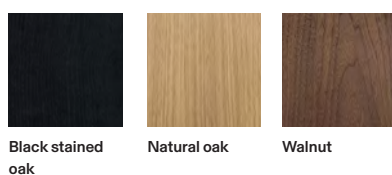

FINISH

Black stained oak

Natural oak

Walnut

White
RAL 9003

Black
RAL 9005

Blue green
RAL 6004

Ivory
RAL 1015

Wine red
RAL 3005

FERRIC STANDARD HEIGHT TABLE

Description:	Workshop table with powder coated metal base and wooden table top. Available in standard and counter height and tabletop dimensions ranging from 2100 to 5440 mm.
Dimensions:	W:4440/5440 D:1000 H:730
Weight:	110/130 kg
Packaging:	-
Pieces/box:	1 pcs/9-10 boxes
Note:	Available in lengths from 2100 to 5440 mm.

ITEM NUMBER

	W4440 D1000	W4440 D1000	W4440 D1000	W5440 D1000	W5440 D1000	W5440 D1000
Base Top	Black Stained Oak	Natural Oak	Walnut	Black Stained Oak	Natural Oak	Walnut
White	FE-05 109 21	FE-05 106 21	FE-05 114 21	FE-06 109 21	FE-06 106 21	FE-06 114 21
Black	FE-05 109 22	FE-05 106 22	FE-05 114 22	FE-06 109 22	FE-06 106 22	FE-06 114 22
Blue Green	FE-05 109 24	FE-05 106 24	FE-05 114 24	FE-06 109 24	FE-06 106 24	FE-06 114 24
Ivory	FE-05 109 25	FE-05 106 25	FE-05 114 25	FE-06 109 25	FE-06 106 25	FE-06 114 25
Wine Red	FE-05 109 27	FE-05 106 27	FE-05 114 27	FE-06 109 27	FE-06 106 27	FE-06 114 27