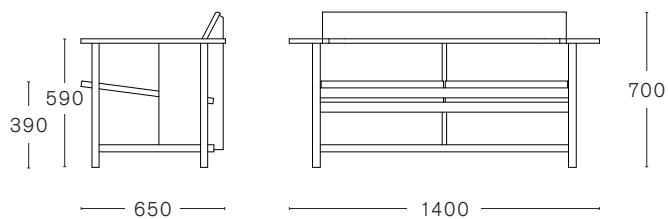

CLERICI LOUNGE - TWO SEAT

design by KONSTANTIN GRCIC

TECHNICAL INFORMATION

MAX. PER BOX	GROSS WEIGHT	VOLUME	BOX SIZE
1 LOUNGE	CA. kg 33,00	0,74 m ³	1430 x 700 x 735 mm

FINISHINGS

ASH

NATURAL

RED