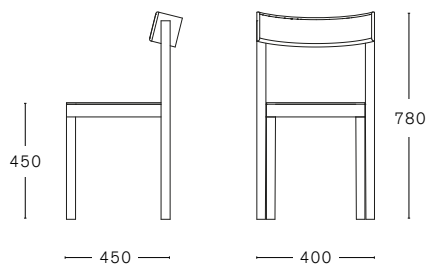

PRIMO CHAIR

design by KONSTANTIN GRČIČ

TECHNICAL INFORMATION

STACKABLE

MAX. PER BOX
3 CHAIR

GROSS WEIGHT
CA. kg 18,50

VOLUME
0,317 m³

BOX SIZE
490 x 680 x 950 mm