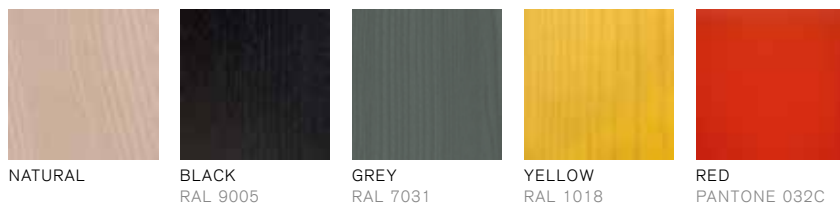

FINISHINGS

ASH

NATURAL

BLACK
RAL 9005

GREY
RAL 7031

YELLOW
RAL 1018

RED
PANTONE 032C

WALNUT