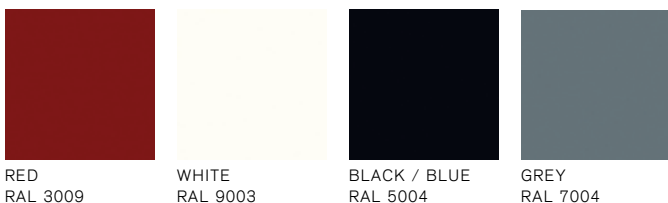

SOLO BAR STOOL

design by **STUDIO NITZAN COHEN**

TECHNICAL INFORMATION

MAX. PER BOX	GROSS WEIGHT	VOLUME	BOX SIZE
1 STOOL	CA. kg 7,00	0,12 m³	380 x 380 x 815 mm

FINISHINGS

ASH

OAK

BICOLOUR

STOOL RING