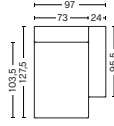

MODULES

8162 | CHAISE LONGUE SHORT | NARROW | LEFT END*

DIMENSIONS

W97 x D127,5 x H67 cm
Seat H40 cm
Armrest W24 cm

UPHOLSTERY	PRICE
Fabric Group 1	1,200.00
Fabric Group 2	1,290.00
Fabric Group 3	1,325.00
Fabric Group 4	1,365.00
Fabric Group 5	1,780.00
Fabric Group 6	2,500.00
Not available in leather	
Foam option	105.00

8161 | CHAISE LONGUE SHORT | NARROW | RIGHT END*

DIMENSIONS

W97 x D127,5 x H67 cm
Seat H40 cm
Armrest W24 cm

UPHOLSTERY	PRICE
Fabric Group 1	1,200.00
Fabric Group 2	1,290.00
Fabric Group 3	1,325.00
Fabric Group 4	1,365.00
Fabric Group 5	1,780.00
Fabric Group 6	2,500.00
Not available in leather	
Foam option	105.00

8262 | CHAISE LONGUE SHORT | WIDE | LEFT END*

DIMENSIONS

W114 x D127,5 x H67 cm
Seat H40 cm
Armrest W24 cm

UPHOLSTERY	PRICE
Fabric Group 1	1,420.00
Fabric Group 2	1,510.00
Fabric Group 3	1,550.00
Fabric Group 4	1,585.00
Fabric Group 5	2,000.00
Fabric Group 6	2,720.00
Not available in leather	
Foam option	105.00