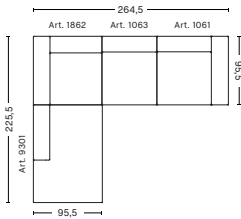

COMBINATIONS

CORNER COMBINATION 1 | LEFT

DIMENSIONS

W264,5 x D264,5 x H67 cm
Seat H40 cm

UPHOLSTERY	PRICE
Fabric Group 1	4,730.00
Fabric Group 2	5,180.00
Fabric Group 3	5,360.00
Fabric Group 4	5,550.00
Fabric Group 5	7,230.00
Fabric Group 6	10,300.00

CORNER COMBINATION 1 | RIGHT

DIMENSIONS

W264,5 x D264,5 x H67 cm
Seat H40 cm

UPHOLSTERY	PRICE
Fabric Group 1	4,730.00
Fabric Group 2	5,180.00
Fabric Group 3	5,360.00
Fabric Group 4	5,550.00
Fabric Group 5	7,230.00
Fabric Group 6	10,300.00

CORNER COMBINATION 2 | LEFT

DIMENSIONS

W264,5 x D225,5 x H67 cm
Seat H40 cm

UPHOLSTERY	PRICE
Fabric Group 1	4,015.00
Fabric Group 2	4,375.00
Fabric Group 3	4,525.00
Fabric Group 4	4,675.00
Fabric Group 5	6,135.00
Fabric Group 6	8,760.00
Not available in leather	