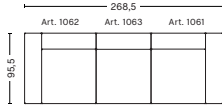

COMBINATIONS

3 SEATER COMBINATION 1

DIMENSIONS

W268,5 x D95,5 x H67 cm
Seat H40 cm

UPHOLSTERY	PRICE
Fabric Group 1	2,910.00
Fabric Group 2	3,180.00
Fabric Group 3	3,285.00
Fabric Group 4	3,400.00
Fabric Group 5	4,460.00
Fabric Group 6	6,410.00