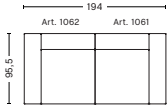

COMBINATIONS

2 SEATER COMBINATION 1

DIMENSIONS

W194 x D95,5 x H67 cm
Seat H40 cm

UPHOLSTERY	PRICE
Fabric Group 1	2,120.00
Fabric Group 2	2,300.00
Fabric Group 3	2,370.00
Fabric Group 4	2,450.00
Fabric Group 5	3,300.00
Fabric Group 6	4,860.00