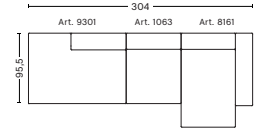

3 SEATER COMBINATION 3 | RIGHT ARMREST

DIMENSIONS

W304 x D127,5 x H67 cm
Seat H40 cm

UPHOLSTERY	PRICE
Fabric Group 1	3,125.00
Fabric Group 2	3,395.00
Fabric Group 3	3,505.00
Fabric Group 4	3,615.00
Fabric Group 5	4,655.00
Fabric Group 6	6,490.00

Not available in leather