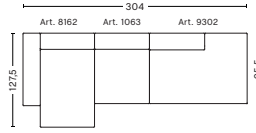

3 SEATER COMBINATION 3 | LEFT ARMREST

DIMENSIONS

W304 x D127,5 x H67 cm
Seat H40 cm

UPHOLSTERY	PRICE
Fabric Group 1	3,125.00
Fabric Group 2	3,395.00
Fabric Group 3	3,505.00
Fabric Group 4	3,615.00
Fabric Group 5	4,655.00
Fabric Group 6	6,490.00

Not available in leather