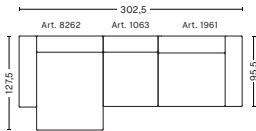

COMBINATIONS

3 SEATER COMBINATION 9 | LEFT ARMREST

DIMENSIONS

W268,5 x D127,5 x H67 cm
Seat H40 cm

UPHOLSTERY	PRICE
Fabric Group 1	3,050.00
Fabric Group 2	3,320.00
Fabric Group 3	3,425.00
Fabric Group 4	3,540.00
Fabric Group 5	4,590.00
Fabric Group 6	6,480.00
Not available in leather	

3 SEATER COMBINATION 9 | RIGHT ARMREST

DIMENSIONS

W268,5 x D127,5 x H67 cm
Seat H40 cm

UPHOLSTERY	PRICE
Fabric Group 1	3,050.00
Fabric Group 2	3,320.00
Fabric Group 3	3,425.00
Fabric Group 4	3,540.00
Fabric Group 5	4,590.00
Fabric Group 6	6,480.00
Not available in leather	

3 SEATER COMBINATION 10 | LEFT ARMREST

DIMENSIONS

W302,5 x D127,5 x H67 cm
Seat H40 cm

UPHOLSTERY	PRICE
Fabric Group 1	3,460.00
Fabric Group 2	3,730.00
Fabric Group 3	3,845.00
Fabric Group 4	3,955.00
Fabric Group 5	5,120.00
Fabric Group 6	7,430.00
Not available in leather	