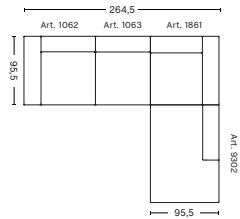

CORNER COMBINATION 1 | RIGHT

DIMENSIONS

W264,5 x D264,5 x H67 cm
Seat H40 cm

UPHOLSTERY	PRICE
Fabric Group 1	4,730.00
Fabric Group 2	5,180.00
Fabric Group 3	5,360.00
Fabric Group 4	5,550.00
Fabric Group 5	7,230.00
Fabric Group 6	10,300.00

CORNER COMBINATION 2 | LEFT

DIMENSIONS

W264,5 x D225,5 x H67 cm
Seat H40 cm

UPHOLSTERY	PRICE
Fabric Group 1	4,015.00
Fabric Group 2	4,375.00
Fabric Group 3	4,525.00
Fabric Group 4	4,675.00
Fabric Group 5	6,135.00
Fabric Group 6	8,760.00
Not available in leather	

CORNER COMBINATION 2 | RIGHT

DIMENSIONS

W264,5 x D225,5 x H67 cm
Seat H40 cm

UPHOLSTERY	PRICE
Fabric Group 1	4,015.00
Fabric Group 2	4,375.00
Fabric Group 3	4,525.00
Fabric Group 4	4,675.00
Fabric Group 5	6,135.00
Fabric Group 6	8,760.00
Not available in leather	