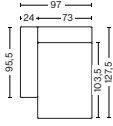

MODULES

8162 | CHAISE LONGUE SHORT | NARROW | LEFT END*

DIMENSIONS

W97 x D127,5 x H67 cm
Seat H40 cm
Armrest W24 cm

UPHOLSTERY	PRICE
Fabric Group 1	1,200.00
Fabric Group 2	1,290.00
Fabric Group 3	1,325.00
Fabric Group 4	1,365.00
Fabric Group 5	1,780.00
Fabric Group 6	2,500.00
Not available in leather	
Foam option	105.00