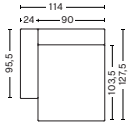

MODULES

8162 | CHAISE LONGUE SHORT | NARROW | LEFT END*

DIMENSIONS

W97 x D127,5 x H67 cm
Seat H40 cm
Armrest W24 cm

UPHOLSTERY	PRICE
Fabric Group 1	1,200.00
Fabric Group 2	1,290.00
Fabric Group 3	1,325.00
Fabric Group 4	1,365.00
Fabric Group 5	1,780.00
Fabric Group 6	2,500.00
Not available in leather	
Foam option	105.00

8161 | CHAISE LONGUE SHORT | NARROW | RIGHT END*

DIMENSIONS

W97 x D127,5 x H67 cm
Seat H40 cm
Armrest W24 cm

UPHOLSTERY	PRICE
Fabric Group 1	1,200.00
Fabric Group 2	1,290.00
Fabric Group 3	1,325.00
Fabric Group 4	1,365.00
Fabric Group 5	1,780.00
Fabric Group 6	2,500.00
Not available in leather	
Foam option	105.00

8262 | CHAISE LONGUE SHORT | WIDE | LEFT END*

DIMENSIONS

W114 x D127,5 x H67 cm
Seat H40 cm
Armrest W24 cm

UPHOLSTERY	PRICE
Fabric Group 1	1,420.00
Fabric Group 2	1,510.00
Fabric Group 3	1,550.00
Fabric Group 4	1,585.00
Fabric Group 5	2,000.00
Fabric Group 6	2,720.00
Not available in leather	
Foam option	105.00

8261 | CHAISE LONGUE SHORT | WIDE | RIGHT END*

DIMENSIONS

W114 x D127,5 x H67 cm
Seat H40 cm
Armrest W24 cm

UPHOLSTERY	PRICE
Fabric Group 1	1,420.00
Fabric Group 2	1,510.00
Fabric Group 3	1,550.00
Fabric Group 4	1,585.00
Fabric Group 5	2,000.00
Fabric Group 6	2,720.00
Not available in leather	
Foam option	105.00