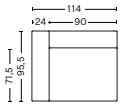

1061 | NARROW | RIGHT END

DIMENSIONS

W97 x D95,5 x H67 cm
Seat H40 cm
Armrest W24 cm

UPHOLSTERY	PRICE
Fabric Group 1	1,060.00
Fabric Group 2	1,150.00
Fabric Group 3	1,185.00
Fabric Group 4	1,225.00
Fabric Group 5	1,650.00
Fabric Group 6	2,430.00
Foam option	105.00

1063 | NARROW | MIDDLE

DIMENSIONS

W74,5 x D95,5 x H67 cm
Seat H40 cm

UPHOLSTERY	PRICE
Fabric Group 1	790.00
Fabric Group 2	880.00
Fabric Group 3	915.00
Fabric Group 4	950.00
Fabric Group 5	1,160.00
Fabric Group 6	1,550.00
Foam option	105.00

1962 | WIDE | LEFT END

DIMENSIONS

W114 x D95,5 x H67 cm
Seat H40 cm
Armrest W24 cm

UPHOLSTERY	PRICE
Fabric Group 1	1,250.00
Fabric Group 2	1,340.00
Fabric Group 3	1,380.00
Fabric Group 4	1,420.00
Fabric Group 5	1,960.00
Fabric Group 6	3,160.00
Foam option	105.00

1961 | WIDE | RIGHT END

DIMENSIONS

W114 x D95,5 x H67 cm
Seat H40 cm
Armrest W24 cm

UPHOLSTERY	PRICE
Fabric Group 1	1,250.00
Fabric Group 2	1,340.00
Fabric Group 3	1,380.00
Fabric Group 4	1,420.00
Fabric Group 5	1,960.00
Fabric Group 6	3,160.00
Foam option	105.00