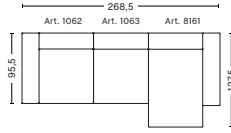

3 SEATER COMBINATION 9 | RIGHT ARMREST

DIMENSIONS

W268,5 x D127,5 x H67 cm
Seat H40 cm

UPHOLSTERY	PRICE
Fabric Group 1	3,050.00
Fabric Group 2	3,320.00
Fabric Group 3	3,425.00
Fabric Group 4	3,540.00
Fabric Group 5	4,590.00
Fabric Group 6	6,480.00
Not available in leather