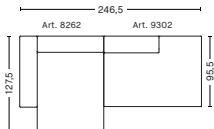

Not available in leather

2,5 SEATER COMBINATION 2 | RIGHT ARMREST

DIMENSIONS

W246,5 x D95,5 x H67 cm
Seat H40 cm

UPHOLSTERY	PRICE
Fabric Group 1	2,385.00
Fabric Group 2	2,565.00
Fabric Group 3	2,645.00
Fabric Group 4	2,720.00
Fabric Group 5	3,675.00
Fabric Group 6	5,600.00

Not available in leather

2,5 SEATER COMBINATION 3 | LEFT ARMREST

DIMENSIONS

W246,5 x D127,5 x H67 cm
Seat H40 cm

UPHOLSTERY	PRICE
Fabric Group 1	2,555.00
Fabric Group 2	2,735.00
Fabric Group 3	2,815.00
Fabric Group 4	2,885.00
Fabric Group 5	3,715.00
Fabric Group 6	5,160.00