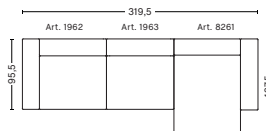

3 SEATER COMBINATION 11 | RIGHT ARMREST

DIMENSIONS

W319,5 x D127,5 x H67 cm
Seat H40 cm

UPHOLSTERY	PRICE
Fabric Group 1	3,700.00
Fabric Group 2	3,970.00
Fabric Group 3	4,090.00
Fabric Group 4	4,205.00
Fabric Group 5	5,480.00
Fabric Group 6	8,070.00
Not available in leather	

FABRIC GROUPS

1 | Surface by HAY, Remix, Linara FR, Random Fade FR, Mode FR, Metaphor FR, Swarm FR, Atlas 2 | Steelcut, Steelcut Trio, Melange Nap, Olavi by HAY FR, Fairway 3 | Compound FR, Divina, Divina Melange, Divina MD, Fiord, Ruskin, Roden, DOT 1682, Re-wool 4 | Hallingdal, Canvas, Lila, Ice FR, Raas, Bolgheri 5 | Sierra, Balder 6 | Sense, Vidar, Nevada, California, Coda