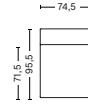

1061 | NARROW | RIGHT END

DIMENSIONS

W97 x D95,5 x H67 cm
Seat H40 cm
Armrest W24 cm

UPHOLSTERY	PRICE
Fabric Group 1	1,060.00
Fabric Group 2	1,150.00
Fabric Group 3	1,185.00
Fabric Group 4	1,225.00
Fabric Group 5	1,650.00
Fabric Group 6	2,430.00
Foam option	105.00

1063 | NARROW | MIDDLE

DIMENSIONS

W74,5 x D95,5 x H67 cm
Seat H40 cm

UPHOLSTERY	PRICE
Fabric Group 1	790.00
Fabric Group 2	880.00
Fabric Group 3	915.00
Fabric Group 4	950.00
Fabric Group 5	1,160.00
Fabric Group 6	1,550.00
Foam option	105.00