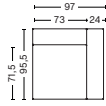

MAGS SOFA

MODULE OVERVIEW

HAY

MODULES

1062 | NARROW | LEFT END

DIMENSIONS

W97 x D95,5 x H67 cm
Seat H40 cm
Armrest W24 cm

UPHOLSTERY	PRICE
Fabric Group 1	1,060.00
Fabric Group 2	1,150.00
Fabric Group 3	1,185.00
Fabric Group 4	1,225.00
Fabric Group 5	1,650.00
Fabric Group 6	2,430.00
Foam option	105.00

1061 | NARROW | RIGHT END

DIMENSIONS

W97 x D95,5 x H67 cm
Seat H40 cm
Armrest W24 cm

UPHOLSTERY	PRICE
Fabric Group 1	1,060.00
Fabric Group 2	1,150.00
Fabric Group 3	1,185.00
Fabric Group 4	1,225.00
Fabric Group 5	1,650.00
Fabric Group 6	2,430.00
Foam option	105.00

1063 | NARROW | MIDDLE

DIMENSIONS

W74,5 x D95,5 x H67 cm
Seat H40 cm

UPHOLSTERY	PRICE
Fabric Group 1	790.00
Fabric Group 2	880.00
Fabric Group 3	915.00
Fabric Group 4	950.00
Fabric Group 5	1,160.00
Fabric Group 6	1,550.00
Foam option	105.00