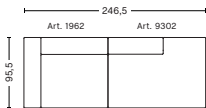

COMBINATIONS

2 SEATER COMBINATION 1

DIMENSIONS

W194 x D95,5 x H67 cm
Seat H40 cm

UPHOLSTERY	PRICE
Fabric Group 1	2,120.00
Fabric Group 2	2,300.00
Fabric Group 3	2,370.00
Fabric Group 4	2,450.00
Fabric Group 5	3,300.00
Fabric Group 6	4,860.00

2,5 SEATER COMBINATION 1

DIMENSIONS

W228 x D95,5 x H67 cm
Seat H40 cm

UPHOLSTERY	PRICE
Fabric Group 1	2,500.00
Fabric Group 2	2,680.00
Fabric Group 3	2,760.00
Fabric Group 4	2,840.00
Fabric Group 5	3,920.00
Fabric Group 6	6,320.00

2,5 SEATER COMBINATION 2 | LEFT ARMREST

DIMENSIONS

W246,5 x D95,5 x H67 cm
Seat H40 cm

UPHOLSTERY	PRICE
Fabric Group 1	2,385.00
Fabric Group 2	2,565.00
Fabric Group 3	2,645.00
Fabric Group 4	2,720.00
Fabric Group 5	3,675.00
Fabric Group 6	5,600.00