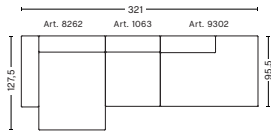

3 SEATER COMBINATION 4 | LEFT ARMREST

DIMENSIONS

W321 x D127,5 x H67 cm
Seat H40 cm

UPHOLSTERY	PRICE
Fabric Group 1	3,345.00
Fabric Group 2	3,615.00
Fabric Group 3	3,730.00
Fabric Group 4	3,835.00
Fabric Group 5	4,875.00
Fabric Group 6	6,710.00

Not available in leather