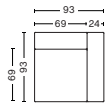

1963 | WIDE | MIDDLE

DIMENSIONS

W91,5 x D95,5 x H67 cm
Seat H40 cm

UPHOLSTERY	PRICE
Fabric Group 1	1,030.00
Fabric Group 2	1,120.00
Fabric Group 3	1,160.00
Fabric Group 4	1,200.00
Fabric Group 5	1,520.00
Fabric Group 6	2,190.00
Foam option	105.00

1862 | CORNER | LEFT END

DIMENSIONS

W93 x D93 x H67 cm
Seat H40 cm
Armrest W24 cm

UPHOLSTERY	PRICE
Fabric Group 1	1,030.00
Fabric Group 2	1,120.00
Fabric Group 3	1,160.00
Fabric Group 4	1,200.00
Fabric Group 5	1,610.00
Fabric Group 6	2,340.00
Foam option	105.00

1861 | CORNER | RIGHT END

DIMENSIONS

W93 x D93 x H67 cm
Seat H40 cm
Armrest W24 cm

UPHOLSTERY	PRICE
Fabric Group 1	1,030.00
Fabric Group 2	1,120.00
Fabric Group 3	1,160.00
Fabric Group 4	1,200.00
Fabric Group 5	1,610.00
Fabric Group 6	2,340.00
Foam option	105.00