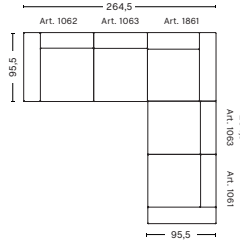

COMBINATIONS

CORNER COMBINATION 1 | LEFT

DIMENSIONS

W264,5 x D264,5 x H67 cm
Seat H40 cm

UPHOLSTERY	PRICE
Fabric Group 1	4,730.00
Fabric Group 2	5,180.00
Fabric Group 3	5,360.00
Fabric Group 4	5,550.00
Fabric Group 5	7,230.00
Fabric Group 6	10,300.00

CORNER COMBINATION 1 | RIGHT

DIMENSIONS

W264,5 x D264,5 x H67 cm
Seat H40 cm

UPHOLSTERY	PRICE
Fabric Group 1	4,730.00
Fabric Group 2	5,180.00
Fabric Group 3	5,360.00
Fabric Group 4	5,550.00
Fabric Group 5	7,230.00
Fabric Group 6	10,300.00