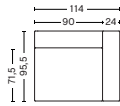

1061 | NARROW | RIGHT END

DIMENSIONS

W97 x D95,5 x H67 cm
Seat H40 cm
Armrest W24 cm

UPHOLSTERY	PRICE
Fabric Group 1	1,060.00
Fabric Group 2	1,150.00
Fabric Group 3	1,185.00
Fabric Group 4	1,225.00
Fabric Group 5	1,650.00
Fabric Group 6	2,430.00
Foam option	105.00

1063 | NARROW | MIDDLE

DIMENSIONS

W74,5 x D95,5 x H67 cm
Seat H40 cm

UPHOLSTERY	PRICE
Fabric Group 1	790.00
Fabric Group 2	880.00
Fabric Group 3	915.00
Fabric Group 4	950.00
Fabric Group 5	1,160.00
Fabric Group 6	1,550.00
Foam option	105.00

1962 | WIDE | LEFT END

DIMENSIONS

W114 x D95,5 x H67 cm
Seat H40 cm
Armrest W24 cm

UPHOLSTERY	PRICE
Fabric Group 1	1,250.00
Fabric Group 2	1,340.00
Fabric Group 3	1,380.00
Fabric Group 4	1,420.00
Fabric Group 5	1,960.00
Fabric Group 6	3,160.00
Foam option	105.00

1961 | WIDE | RIGHT END

DIMENSIONS

W114 x D95,5 x H67 cm
Seat H40 cm
Armrest W24 cm

UPHOLSTERY	PRICE
Fabric Group 1	1,250.00
Fabric Group 2	1,340.00
Fabric Group 3	1,380.00
Fabric Group 4	1,420.00
Fabric Group 5	1,960.00
Fabric Group 6	3,160.00
Foam option	105.00