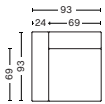

1961 | WIDE | RIGHT END

DIMENSIONS

W114 x D95,5 x H67 cm
Seat H40 cm
Armrest W24 cm

UPHOLSTERY	PRICE
Fabric Group 1	1,250.00
Fabric Group 2	1,340.00
Fabric Group 3	1,380.00
Fabric Group 4	1,420.00
Fabric Group 5	1,960.00
Fabric Group 6	3,160.00
Foam option	105.00

1963 | WIDE | MIDDLE

DIMENSIONS

W91,5 x D95,5 x H67 cm
Seat H40 cm

UPHOLSTERY	PRICE
Fabric Group 1	1,030.00
Fabric Group 2	1,120.00
Fabric Group 3	1,160.00
Fabric Group 4	1,200.00
Fabric Group 5	1,520.00
Fabric Group 6	2,190.00
Foam option	105.00

1862 | CORNER | LEFT END

DIMENSIONS

W93 x D93 x H67 cm
Seat H40 cm
Armrest W24 cm

UPHOLSTERY	PRICE
Fabric Group 1	1,030.00
Fabric Group 2	1,120.00
Fabric Group 3	1,160.00
Fabric Group 4	1,200.00
Fabric Group 5	1,610.00
Fabric Group 6	2,340.00
Foam option	105.00