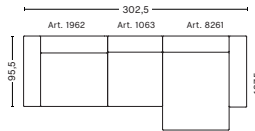

3 SEATER COMBINATION 10 | RIGHT ARMREST

DIMENSIONS

W302,5 x D127,5 x H67 cm
Seat H40 cm

UPHOLSTERY	PRICE
Fabric Group 1	3,460.00
Fabric Group 2	3,730.00
Fabric Group 3	3,845.00
Fabric Group 4	3,955.00
Fabric Group 5	5,120.00
Fabric Group 6	7,430.00
Not available in leather