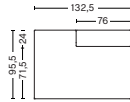

8261 | CHAISE LONGUE SHORT | WIDE | RIGHT END*

DIMENSIONS

W114 x D127,5 x H67 cm
Seat H40 cm
Armrest W24 cm

UPHOLSTERY	PRICE
Fabric Group 1	1,420.00
Fabric Group 2	1,510.00
Fabric Group 3	1,550.00
Fabric Group 4	1,585.00
Fabric Group 5	2,000.00
Fabric Group 6	2,720.00
Not available in leather	
Foam option	105.00

9302 | LOUNGE | LEFT END*

DIMENSIONS

W132,5 x D95,5 x H67 cm
Seat H40 cm
Backrest W24 cm

UPHOLSTERY	PRICE
Fabric Group 1	1,135.00
Fabric Group 2	1,225.00
Fabric Group 3	1,265.00
Fabric Group 4	1,300.00
Fabric Group 5	1,715.00
Fabric Group 6	2,440.00
Not available in leather	
Foam option	105.00

9301 | LOUNGE | RIGHT END*

DIMENSIONS

W132,5 x D95,5 x H67 cm
Seat H40 cm
Backrest W24 cm

UPHOLSTERY	PRICE
Fabric Group 1	1,135.00
Fabric Group 2	1,225.00
Fabric Group 3	1,265.00
Fabric Group 4	1,300.00
Fabric Group 5	1,715.00
Fabric Group 6	2,440.00
Not available in leather	
Foam option	105.00