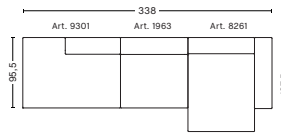

3 SEATER COMBINATION 5 | RIGHT ARMREST

DIMENSIONS

W338 x D127,5 x H67 cm
Seat H40 cm

UPHOLSTERY	PRICE
Fabric Group 1	3,585.00
Fabric Group 2	3,855.00
Fabric Group 3	3,975.00
Fabric Group 4	4,085.00
Fabric Group 5	5,235.00
Fabric Group 6	7,350.00

Not available in leather

FABRIC GROUPS

1 | Surface by HAY, Remix, Linara FR, Random Fade FR, Mode FR, Metaphor FR, Swarm FR, Atlas 2 | Steelcut, Steelcut Trio, Melange Nap, Olavi by HAY FR, Fairway 3 | Compound FR, Divina, Divina Melange, Divina MD, Fiord, Ruskin, Roden, DOT 1682, Re-wool 4 | Hallingdal, Canvas, Lila, Ice FR, Raas, Bolgheri 5 | Sierra, Balder 6 | Sense, Vidar, Nevada, California, Coda