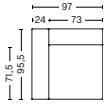

MAGS SOFA

MODULE OVERVIEW

HAY

MODULES

1062 | NARROW | LEFT END

DIMENSIONS

W97 x D95,5 x H67 cm
Seat H40 cm
Armrest W24 cm

UPHOLSTERY	PRICE
Fabric Group 1	1,060.00
Fabric Group 2	1,150.00
Fabric Group 3	1,185.00
Fabric Group 4	1,225.00
Fabric Group 5	1,650.00
Fabric Group 6	2,430.00
Foam option	105.00

1061 | NARROW | RIGHT END

DIMENSIONS

W97 x D95,5 x H67 cm
Seat H40 cm
Armrest W24 cm

UPHOLSTERY	PRICE
Fabric Group 1	1,060.00
Fabric Group 2	1,150.00
Fabric Group 3	1,185.00
Fabric Group 4	1,225.00
Fabric Group 5	1,650.00
Fabric Group 6	2,430.00
Foam option	105.00

1063 | NARROW | MIDDLE

DIMENSIONS

W74,5 x D95,5 x H67 cm
Seat H40 cm

UPHOLSTERY	PRICE
Fabric Group 1	790.00
Fabric Group 2	880.00
Fabric Group 3	915.00
Fabric Group 4	950.00
Fabric Group 5	1,160.00
Fabric Group 6	1,550.00
Foam option	105.00