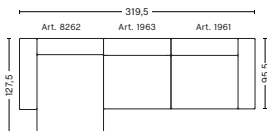

3 SEATER COMBINATION 11 | LEFT ARMREST

DIMENSIONS

W319,5 x D127,5 x H67 cm
Seat H40 cm

UPHOLSTERY	PRICE
Fabric Group 1	3,700.00
Fabric Group 2	3,970.00
Fabric Group 3	4,090.00
Fabric Group 4	4,205.00
Fabric Group 5	5,480.00
Fabric Group 6	8,070.00
Not available in leather