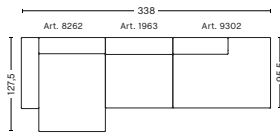

3 SEATER COMBINATION 5 | LEFT ARMREST

DIMENSIONS

W338 x D127,5 x H67 cm
Seat H40 cm

UPHOLSTERY	PRICE
Fabric Group 1	3,585.00
Fabric Group 2	3,855.00
Fabric Group 3	3,975.00
Fabric Group 4	4,085.00
Fabric Group 5	5,235.00
Fabric Group 6	7,350.00

Not available in leather