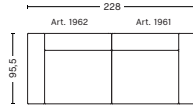

COMBINATIONS

2 SEATER COMBINATION 1

DIMENSIONS

W194 x D95,5 x H67 cm
Seat H40 cm

UPHOLSTERY	PRICE
Fabric Group 1	2,120.00
Fabric Group 2	2,300.00
Fabric Group 3	2,370.00
Fabric Group 4	2,450.00
Fabric Group 5	3,300.00
Fabric Group 6	4,860.00

2,5 SEATER COMBINATION 1

DIMENSIONS

W228 x D95,5 x H67 cm
Seat H40 cm

UPHOLSTERY	PRICE
Fabric Group 1	2,500.00
Fabric Group 2	2,680.00
Fabric Group 3	2,760.00
Fabric Group 4	2,840.00
Fabric Group 5	3,920.00
Fabric Group 6	6,320.00