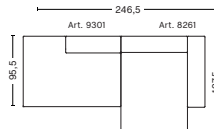

Not available in leather

2,5 SEATER COMBINATION 3 | LEFT ARMREST

DIMENSIONS

W246,5 x D127,5 x H67 cm
Seat H40 cm

UPHOLSTERY	PRICE
Fabric Group 1	2,555.00
Fabric Group 2	2,735.00
Fabric Group 3	2,815.00
Fabric Group 4	2,885.00
Fabric Group 5	3,715.00
Fabric Group 6	5,160.00

Not available in leather

2,5 SEATER COMBINATION 3 | RIGHT ARMREST

DIMENSIONS

W246,5 x D127,5 x H67 cm
Seat H40 cm

UPHOLSTERY	PRICE
Fabric Group 1	2,555.00
Fabric Group 2	2,735.00
Fabric Group 3	2,815.00
Fabric Group 4	2,885.00
Fabric Group 5	3,715.00
Fabric Group 6	5,160.00