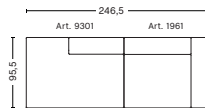

2,5 SEATER COMBINATION 1

DIMENSIONS

W228 x D95,5 x H67 cm
Seat H40 cm

UPHOLSTERY	PRICE
Fabric Group 1	2,500.00
Fabric Group 2	2,680.00
Fabric Group 3	2,760.00
Fabric Group 4	2,840.00
Fabric Group 5	3,920.00
Fabric Group 6	6,320.00

2,5 SEATER COMBINATION 2 | LEFT ARMREST

DIMENSIONS

W246,5 x D95,5 x H67 cm
Seat H40 cm

UPHOLSTERY	PRICE
Fabric Group 1	2,385.00
Fabric Group 2	2,565.00
Fabric Group 3	2,645.00
Fabric Group 4	2,720.00
Fabric Group 5	3,675.00
Fabric Group 6	5,600.00

Not available in leather

2,5 SEATER COMBINATION 2 | RIGHT ARMREST

DIMENSIONS

W246,5 x D95,5 x H67 cm
Seat H40 cm

UPHOLSTERY	PRICE
Fabric Group 1	2,385.00
Fabric Group 2	2,565.00
Fabric Group 3	2,645.00
Fabric Group 4	2,720.00
Fabric Group 5	3,675.00
Fabric Group 6	5,600.00