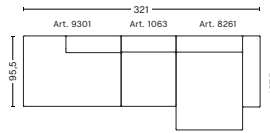

3 SEATER COMBINATION 4 | RIGHT ARMREST

DIMENSIONS

W321 x D127,5 x H67 cm
Seat H40 cm

UPHOLSTERY	PRICE
Fabric Group 1	3,345.00
Fabric Group 2	3,615.00
Fabric Group 3	3,730.00
Fabric Group 4	3,835.00
Fabric Group 5	4,875.00
Fabric Group 6	6,710.00

Not available in leather