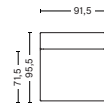

1962 | WIDE | LEFT END

DIMENSIONS

W114 x D95,5 x H67 cm
Seat H40 cm
Armrest W24 cm

UPHOLSTERY	PRICE
Fabric Group 1	1,250.00
Fabric Group 2	1,340.00
Fabric Group 3	1,380.00
Fabric Group 4	1,420.00
Fabric Group 5	1,960.00
Fabric Group 6	3,160.00
Foam option	105.00

1961 | WIDE | RIGHT END

DIMENSIONS

W114 x D95,5 x H67 cm
Seat H40 cm
Armrest W24 cm

UPHOLSTERY	PRICE
Fabric Group 1	1,250.00
Fabric Group 2	1,340.00
Fabric Group 3	1,380.00
Fabric Group 4	1,420.00
Fabric Group 5	1,960.00
Fabric Group 6	3,160.00
Foam option	105.00

1963 | WIDE | MIDDLE

DIMENSIONS

W91,5 x D95,5 x H67 cm
Seat H40 cm

UPHOLSTERY	PRICE
Fabric Group 1	1,030.00
Fabric Group 2	1,120.00
Fabric Group 3	1,160.00
Fabric Group 4	1,200.00
Fabric Group 5	1,520.00
Fabric Group 6	2,190.00
Foam option	105.00