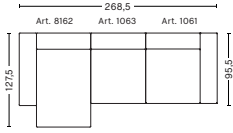

COMBINATIONS

3 SEATER COMBINATION 9 | LEFT ARMREST

DIMENSIONS

W268,5 x D127,5 x H67 cm
Seat H40 cm

UPHOLSTERY	PRICE
Fabric Group 1	3,050.00
Fabric Group 2	3,320.00
Fabric Group 3	3,425.00
Fabric Group 4	3,540.00
Fabric Group 5	4,590.00
Fabric Group 6	6,480.00
Not available in leather