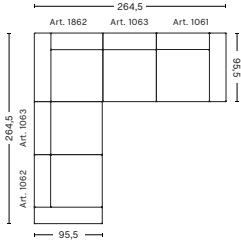

COMBINATIONS

CORNER COMBINATION 1 | LEFT

DIMENSIONS

W264,5 x D264,5 x H67 cm
Seat H40 cm

UPHOLSTERY	PRICE
Fabric Group 1	4,730.00
Fabric Group 2	5,180.00
Fabric Group 3	5,360.00
Fabric Group 4	5,550.00
Fabric Group 5	7,230.00
Fabric Group 6	10,300.00