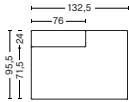

8262 | CHAISE LONGUE SHORT | WIDE | LEFT END*

DIMENSIONS

W114 x D127,5 x H67 cm
Seat H40 cm
Armrest W24 cm

UPHOLSTERY	PRICE
Fabric Group 1	1,420.00
Fabric Group 2	1,510.00
Fabric Group 3	1,550.00
Fabric Group 4	1,585.00
Fabric Group 5	2,000.00
Fabric Group 6	2,720.00
Not available in leather	
Foam option	105.00

8261 | CHAISE LONGUE SHORT | WIDE | RIGHT END*

DIMENSIONS

W114 x D127,5 x H67 cm
Seat H40 cm
Armrest W24 cm

UPHOLSTERY	PRICE
Fabric Group 1	1,420.00
Fabric Group 2	1,510.00
Fabric Group 3	1,550.00
Fabric Group 4	1,585.00
Fabric Group 5	2,000.00
Fabric Group 6	2,720.00
Not available in leather	
Foam option	105.00

9302 | LOUNGE | LEFT END*

DIMENSIONS

W132,5 x D95,5 x H67 cm
Seat H40 cm
Backrest W24 cm

UPHOLSTERY	PRICE
Fabric Group 1	1,135.00
Fabric Group 2	1,225.00
Fabric Group 3	1,265.00
Fabric Group 4	1,300.00
Fabric Group 5	1,715.00
Fabric Group 6	2,440.00
Not available in leather	
Foam option	105.00