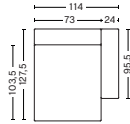

8161 | CHAISE LONGUE SHORT | NARROW | RIGHT END*

DIMENSIONS

W97 x D127,5 x H67 cm
Seat H40 cm
Armrest W24 cm

UPHOLSTERY	PRICE
Fabric Group 1	1,200.00
Fabric Group 2	1,290.00
Fabric Group 3	1,325.00
Fabric Group 4	1,365.00
Fabric Group 5	1,780.00
Fabric Group 6	2,500.00
Not available in leather	
Foam option	105.00

8262 | CHAISE LONGUE SHORT | WIDE | LEFT END*

DIMENSIONS

W114 x D127,5 x H67 cm
Seat H40 cm
Armrest W24 cm

UPHOLSTERY	PRICE
Fabric Group 1	1,420.00
Fabric Group 2	1,510.00
Fabric Group 3	1,550.00
Fabric Group 4	1,585.00
Fabric Group 5	2,000.00
Fabric Group 6	2,720.00
Not available in leather	
Foam option	105.00

8261 | CHAISE LONGUE SHORT | WIDE | RIGHT END*

DIMENSIONS

W114 x D127,5 x H67 cm
Seat H40 cm
Armrest W24 cm

UPHOLSTERY	PRICE
Fabric Group 1	1,420.00
Fabric Group 2	1,510.00
Fabric Group 3	1,550.00
Fabric Group 4	1,585.00
Fabric Group 5	2,000.00
Fabric Group 6	2,720.00
Not available in leather	
Foam option	105.00

9302 | LOUNGE | LEFT END*

DIMENSIONS

W132,5 x D95,5 x H67 cm
Seat H40 cm
Backrest W24 cm

UPHOLSTERY	PRICE
Fabric Group 1	1,135.00
Fabric Group 2	1,225.00
Fabric Group 3	1,265.00
Fabric Group 4	1,300.00
Fabric Group 5	1,715.00
Fabric Group 6	2,440.00
Not available in leather	
Foam option	105.00