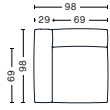

S1961 | WIDE | RIGHT END

DIMENSIONS

W119 x D103,5 x H67 cm
Seat H37 cm
Armrest W29 x H67 cm

UPHOLSTERY	PRICE
Fabric Group 1	1,250.00
Fabric Group 2	1,340.00
Fabric Group 3	1,380.00
Fabric Group 4	1,420.00
Fabric Group 5	1,960.00
Fabric Group 6	3,160.00
Foam option	105.00

S1963 | WIDE | MIDDLE

DIMENSIONS

W91,5 x D103,5 x H67 cm
Seat H37 cm

UPHOLSTERY	PRICE
Fabric Group 1	1,030.00
Fabric Group 2	1,120.00
Fabric Group 3	1,160.00
Fabric Group 4	1,200.00
Fabric Group 5	1,520.00
Fabric Group 6	2,190.00
Foam option	105.00

S1862 | CORNER | LEFT END

DIMENSIONS

W98 x D98 x H67 cm
Seat H37 cm
Armrest W29 x H67 cm

UPHOLSTERY	PRICE
Fabric Group 1	1,030.00
Fabric Group 2	1,120.00
Fabric Group 3	1,160.00
Fabric Group 4	1,200.00
Fabric Group 5	1,610.00
Fabric Group 6	2,340.00
Foam option	105.00