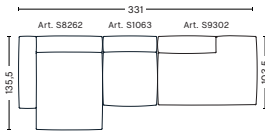

3 SEATER COMBINATION 3 | RIGHT ARMREST

DIMENSIONS

W314 x D135,5 x H67 cm
Seat H37 cm

UPHOLSTERY	PRICE
Fabric Group 1	3,125.00
Fabric Group 2	3,395.00
Fabric Group 3	3,505.00
Fabric Group 4	3,615.00
Fabric Group 5	4,655.00
Fabric Group 6	6,490.00

3 SEATER COMBINATION 4 | LEFT ARMREST

DIMENSIONS

W321 x D127,5 x H67 cm
Seat H40 cm

UPHOLSTERY	PRICE
Fabric Group 1	3,345.00
Fabric Group 2	3,615.00
Fabric Group 3	3,730.00
Fabric Group 4	3,835.00
Fabric Group 5	4,875.00
Fabric Group 6	6,710.00