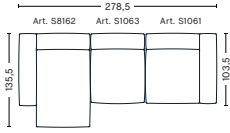

COMBINATIONS

3 SEATER COMBINATION 9 | LEFT ARMREST

DIMENSIONS

W278,5 x D135,5 x H67 cm
Seat H37 cm

UPHOLSTERY	PRICE
Fabric Group 1	3,050.00
Fabric Group 2	3,320.00
Fabric Group 3	3,425.00
Fabric Group 4	3,540.00
Fabric Group 5	4,590.00
Fabric Group 6	6,480.00