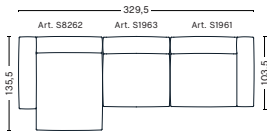

3 SEATER COMBINATION 10 | LEFT ARMREST

DIMENSIONS

W312,5 x D135,5 x H67 cm
Seat H37 cm

UPHOLSTERY	PRICE
Fabric Group 1	3,460.00
Fabric Group 2	3,730.00
Fabric Group 3	3,845.00
Fabric Group 4	3,955.00
Fabric Group 5	5,120.00
Fabric Group 6	7,430.00

3 SEATER COMBINATION 10 | RIGHT ARMREST

DIMENSIONS

W312,5 x D135,5 x H67 cm
Seat H37 cm

UPHOLSTERY	PRICE
Fabric Group 1	3,460.00
Fabric Group 2	3,730.00
Fabric Group 3	3,845.00
Fabric Group 4	3,955.00
Fabric Group 5	5,120.00
Fabric Group 6	7,430.00

3 SEATER COMBINATION 11 | LEFT ARMREST

DIMENSIONS

W312,5 x D135,5 x H67 cm
Seat H37 cm

UPHOLSTERY	PRICE
Fabric Group 1	3,460.00
Fabric Group 2	3,730.00
Fabric Group 3	3,845.00
Fabric Group 4	3,955.00
Fabric Group 5	5,120.00
Fabric Group 6	7,430.00