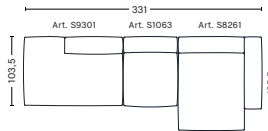

3 SEATER COMBINATION 4 | RIGHT ARMREST

DIMENSIONS

W331 x D135,5 x H67 cm
Seat H37 cm

UPHOLSTERY	PRICE
Fabric Group 1	3,345.00
Fabric Group 2	3,615.00
Fabric Group 3	3,730.00
Fabric Group 4	3,835.00
Fabric Group 5	4,875.00
Fabric Group 6	6,710.00