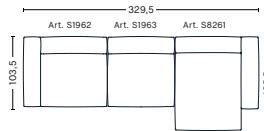

3 SEATER COMBINATION 11 | RIGHT ARMREST

DIMENSIONS

W329,5 x D135,5 x H67 cm
Seat H37 cm

UPHOLSTERY	PRICE
Fabric Group 1	3,700.00
Fabric Group 2	3,970.00
Fabric Group 3	4,090.00
Fabric Group 4	4,205.00
Fabric Group 5	5,480.00
Fabric Group 6	8,070.00

FABRIC GROUPS

1 | Linara FR, Random Fade FR, Mode FR, Metaphor FR, Swarm FR, Atlas 2 | Steelcut, Steelcut Trio, Melange Nap, Olavi by HAY FR, Fairway 3 | Divina, Divina Melange, Divina MD, Ruskin, Roden, DOT 1682, Re-wool 4 | Hallingdal, Lila, Ice FR, Raas, Bolgheri 5 | Sierra, Balder 6 | Sense, Vidar, Nevada, California, Coda