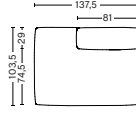

S7261 | CHAISE LONGUE LONG | WIDE | RIGHT END*

DIMENSIONS

W122 x D153 x H67 cm
 Seat H37 cm
 Armrest W29 x H67 cm

UPHOLSTERY	PRICE
Fabric Group 1	1,660.00
Fabric Group 2	1,750.00
Fabric Group 3	1,790.00
Fabric Group 4	1,830.00
Fabric Group 5	2,240.00
Fabric Group 6	2,970.00
Foam option	105.00

MODULES

S9302 | LOUNGE | LEFT BACKREST*

DIMENSIONS

W137,5 x D103,5 x H67 cm
Seat H37 cm

UPHOLSTERY	PRICE
Fabric Group 1	1,135.00
Fabric Group 2	1,225.00
Fabric Group 3	1,265.00
Fabric Group 4	1,300.00
Fabric Group 5	1,715.00
Fabric Group 6	2,440.00
Foam option	105.00

S9301 | LOUNGE | RIGHT BACKREST*

DIMENSIONS

W137,5 x D103,5 x H67 cm
Seat H37 cm

UPHOLSTERY	PRICE
Fabric Group 1	1,135.00
Fabric Group 2	1,225.00
Fabric Group 3	1,265.00
Fabric Group 4	1,300.00
Fabric Group 5	1,715.00
Fabric Group 6	2,440.00
Foam option	105.00