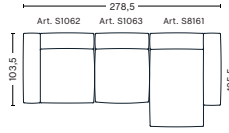

3 SEATER COMBINATION 9 | RIGHT ARMREST

DIMENSIONS

W278,5 x D135,5 x H67 cm
Seat H37 cm

UPHOLSTERY	PRICE
Fabric Group 1	3,050.00
Fabric Group 2	3,320.00
Fabric Group 3	3,425.00
Fabric Group 4	3,540.00
Fabric Group 5	4,590.00
Fabric Group 6	6,480.00