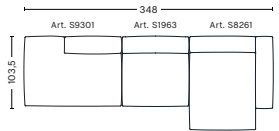

3 SEATER COMBINATION 5 | RIGHT ARMREST

DIMENSIONS

W348 x D135,5 x H67 cm
Seat H37 cm

UPHOLSTERY	PRICE
Fabric Group 1	3,585.00
Fabric Group 2	3,855.00
Fabric Group 3	3,975.00
Fabric Group 4	4,085.00
Fabric Group 5	5,235.00
Fabric Group 6	7,350.00

FABRIC GROUPS

1 | Linara FR, Random Fade FR, Mode FR, Metaphor FR, Swarm FR, Atlas 2 | Steelcut, Steelcut Trio, Melange Nap, Olavi by HAY FR, Fairway 3 | Divina, Divina Melange, Divina MD, Ruskin, Roden, DOT 1682, Re-wool 4 | Hallingdal, Lila, Ice FR, Raas, Bolgheri 5 | Sierra, Balder 6 | Sense, Vidar, Nevada, California, Coda