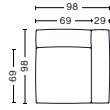

S1963 | WIDE | MIDDLE

DIMENSIONS

W91,5 x D103,5 x H67 cm
Seat H37 cm

UPHOLSTERY	PRICE
Fabric Group 1	1,030.00
Fabric Group 2	1,120.00
Fabric Group 3	1,160.00
Fabric Group 4	1,200.00
Fabric Group 5	1,520.00
Fabric Group 6	2,190.00
Foam option	105.00

S1862 | CORNER | LEFT END

DIMENSIONS

W98 x D98 x H67 cm
Seat H37 cm
Armrest W29 x H67 cm

UPHOLSTERY	PRICE
Fabric Group 1	1,030.00
Fabric Group 2	1,120.00
Fabric Group 3	1,160.00
Fabric Group 4	1,200.00
Fabric Group 5	1,610.00
Fabric Group 6	2,340.00
Foam option	105.00

S1861 | CORNER | RIGHT END

DIMENSIONS

W98 x D98 x H67 cm
Seat H37 cm
Armrest W29 x H67 cm

UPHOLSTERY	PRICE
Fabric Group 1	1,030.00
Fabric Group 2	1,120.00
Fabric Group 3	1,160.00
Fabric Group 4	1,200.00
Fabric Group 5	1,610.00
Fabric Group 6	2,340.00
Foam option	105.00