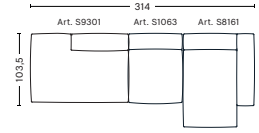

3 SEATER COMBINATION 3 | RIGHT ARMREST

DIMENSIONS

W314 x D135,5 x H67 cm
Seat H37 cm

UPHOLSTERY	PRICE
Fabric Group 1	3,125.00
Fabric Group 2	3,395.00
Fabric Group 3	3,505.00
Fabric Group 4	3,615.00
Fabric Group 5	4,655.00
Fabric Group 6	6,490.00