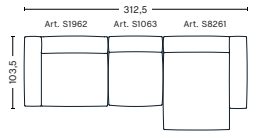

3 SEATER COMBINATION 10 | LEFT ARMREST

DIMENSIONS

W312,5 x D135,5 x H67 cm
Seat H37 cm

UPHOLSTERY	PRICE
Fabric Group 1	3,460.00
Fabric Group 2	3,730.00
Fabric Group 3	3,845.00
Fabric Group 4	3,955.00
Fabric Group 5	5,120.00
Fabric Group 6	7,430.00

3 SEATER COMBINATION 10 | RIGHT ARMREST

DIMENSIONS

W312,5 x D135,5 x H67 cm
Seat H37 cm

UPHOLSTERY	PRICE
Fabric Group 1	3,460.00
Fabric Group 2	3,730.00
Fabric Group 3	3,845.00
Fabric Group 4	3,955.00
Fabric Group 5	5,120.00
Fabric Group 6	7,430.00