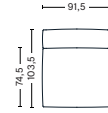

S1962 | WIDE | LEFT END

DIMENSIONS

W119 x D103,5 x H67 cm
Seat H37 cm
Armrest W29 x H67 cm

UPHOLSTERY	PRICE
Fabric Group 1	1,250.00
Fabric Group 2	1,340.00
Fabric Group 3	1,380.00
Fabric Group 4	1,420.00
Fabric Group 5	1,960.00
Fabric Group 6	3,160.00
Foam option	105.00

S1961 | WIDE | RIGHT END

DIMENSIONS

W119 x D103,5 x H67 cm
Seat H37 cm
Armrest W29 x H67 cm

UPHOLSTERY	PRICE
Fabric Group 1	1,250.00
Fabric Group 2	1,340.00
Fabric Group 3	1,380.00
Fabric Group 4	1,420.00
Fabric Group 5	1,960.00
Fabric Group 6	3,160.00
Foam option	105.00

S1963 | WIDE | MIDDLE

DIMENSIONS

W91,5 x D103,5 x H67 cm
Seat H37 cm

UPHOLSTERY	PRICE
Fabric Group 1	1,030.00
Fabric Group 2	1,120.00
Fabric Group 3	1,160.00
Fabric Group 4	1,200.00
Fabric Group 5	1,520.00
Fabric Group 6	2,190.00
Foam option	105.00

S1862 | CORNER | LEFT END

DIMENSIONS

W98 x D98 x H67 cm
Seat H37 cm
Armrest W29 x H67 cm

UPHOLSTERY	PRICE
Fabric Group 1	1,030.00
Fabric Group 2	1,120.00
Fabric Group 3	1,160.00
Fabric Group 4	1,200.00
Fabric Group 5	1,610.00
Fabric Group 6	2,340.00
Foam option	105.00