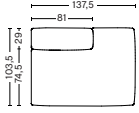

MODULES

S9302 | LOUNGE | LEFT BACKREST*

DIMENSIONS

W137,5 x D103,5 x H67 cm
Seat H37 cm

UPHOLSTERY	PRICE
Fabric Group 1	1,135.00
Fabric Group 2	1,225.00
Fabric Group 3	1,265.00
Fabric Group 4	1,300.00
Fabric Group 5	1,715.00
Fabric Group 6	2,440.00
Foam option	105.00