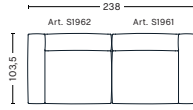

COMBINATIONS

2 SEATER COMBINATION 1

DIMENSIONS

W204 x D103,5 x H67 cm
Seat H37 cm

UPHOLSTERY	PRICE
Fabric Group 1	2,120.00
Fabric Group 2	2,300.00
Fabric Group 3	2,370.00
Fabric Group 4	2,450.00
Fabric Group 5	3,300.00
Fabric Group 6	4,860.00

2,5 SEATER COMBINATION 1

DIMENSIONS

W238 x D103,5 x H67 cm
Seat H37 cm

UPHOLSTERY	PRICE
Fabric Group 1	2,500.00
Fabric Group 2	2,680.00
Fabric Group 3	2,760.00
Fabric Group 4	2,840.00
Fabric Group 5	3,920.00
Fabric Group 6	6,320.00