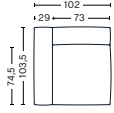

MAGS SOFT SOFA

MODULE OVERVIEW

HAY

MODULES

S1062 | NARROW | LEFT END

DIMENSIONS

W102 x D103,5 x H67 cm
Seat H37 cm
Armrest W29 x H67 cm

UPHOLSTERY	PRICE
Fabric Group 1	1,060.00
Fabric Group 2	1,150.00
Fabric Group 3	1,185.00
Fabric Group 4	1,225.00
Fabric Group 5	1,650.00
Fabric Group 6	2,430.00
Foam option	105.00

S1061 | NARROW | RIGHT END

DIMENSIONS

W102 x D103,5 x H67 cm
Seat H37 cm
Armrest W29 x H67 cm

UPHOLSTERY	PRICE
Fabric Group 1	1,060.00
Fabric Group 2	1,150.00
Fabric Group 3	1,185.00
Fabric Group 4	1,225.00
Fabric Group 5	1,650.00
Fabric Group 6	2,430.00
Foam option	105.00

S1063 | NARROW | MIDDLE

DIMENSIONS

W74,5 x D103,5 x H67 cm
Seat H37 cm

UPHOLSTERY	PRICE
Fabric Group 1	790.00
Fabric Group 2	880.00
Fabric Group 3	915.00
Fabric Group 4	950.00
Fabric Group 5	1,160.00
Fabric Group 6	1,550.00
Foam option	105.00

S1962 | WIDE | LEFT END

DIMENSIONS

W119 x D103,5 x H67 cm
Seat H37 cm
Armrest W29 x H67 cm

UPHOLSTERY	PRICE
Fabric Group 1	1,250.00
Fabric Group 2	1,340.00
Fabric Group 3	1,380.00
Fabric Group 4	1,420.00
Fabric Group 5	1,960.00
Fabric Group 6	3,160.00
Foam option	105.00