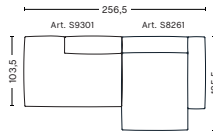

2,5 SEATER COMBINATION 2 | RIGHT ARMREST

DIMENSIONS

W256,5 x D103,5 x H67 cm
Seat H37 cm

UPHOLSTERY	PRICE
Fabric Group 1	2,385.00
Fabric Group 2	2,565.00
Fabric Group 3	2,645.00
Fabric Group 4	2,720.00
Fabric Group 5	3,675.00
Fabric Group 6	5,600.00

2,5 SEATER COMBINATION 3 | LEFT ARMREST

DIMENSIONS

W256,5 x D135,5 x H67 cm
Seat H37 cm

UPHOLSTERY	PRICE
Fabric Group 1	2,555.00
Fabric Group 2	2,735.00
Fabric Group 3	2,815.00
Fabric Group 4	2,885.00
Fabric Group 5	3,715.00
Fabric Group 6	5,160.00

2,5 SEATER COMBINATION 3 | RIGHT ARMREST

DIMENSIONS

W256,5 x D135,5 x H67 cm
Seat H37 cm

UPHOLSTERY	PRICE
Fabric Group 1	2,555.00
Fabric Group 2	2,735.00
Fabric Group 3	2,815.00
Fabric Group 4	2,885.00
Fabric Group 5	3,715.00
Fabric Group 6	5,160.00