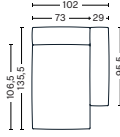

S1862 | CORNER | LEFT END

DIMENSIONS

W98 x D98 x H67 cm
Seat H37 cm
Armrest W29 x H67 cm

UPHOLSTERY	PRICE
Fabric Group 1	1,030.00
Fabric Group 2	1,120.00
Fabric Group 3	1,160.00
Fabric Group 4	1,200.00
Fabric Group 5	1,610.00
Fabric Group 6	2,340.00
Foam option	105.00

MODULES

S8162 | CHAISE LONGUE SHORT | NARROW | LEFT END*

DIMENSIONS

W102 x D135,5 x H67 cm
 Seat H37 cm
 Armrest W29 x H67 cm

UPHOLSTERY	PRICE
Fabric Group 1	1,200.00
Fabric Group 2	1,290.00
Fabric Group 3	1,325.00
Fabric Group 4	1,365.00
Fabric Group 5	1,780.00
Fabric Group 6	2,500.00

S8161 | CHAISE LONGUE SHORT | NARROW | RIGHT END*

DIMENSIONS

W102 x D135,5 x H67 cm
 Seat H37 cm
 Armrest W29 x H67 cm

UPHOLSTERY	PRICE
Fabric Group 1	1,200.00
Fabric Group 2	1,290.00
Fabric Group 3	1,325.00
Fabric Group 4	1,365.00
Fabric Group 5	1,780.00
Fabric Group 6	2,500.00
Foam option	105.00

S8262 | CHAISE LONGUE SHORT | WIDE | LEFT END*

DIMENSIONS

W119 x D135,5 x H67 cm
 Seat H37 cm
 Backrest W24 cm

UPHOLSTERY	PRICE
Fabric Group 1	1,420.00
Fabric Group 2	1,510.00
Fabric Group 3	1,550.00
Fabric Group 4	1,585.00
Fabric Group 5	2,000.00
Fabric Group 6	2,720.00
Foam option	105.00