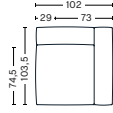

MAGS SOFT SOFA

MODULE OVERVIEW

HAY

MODULES

S1062 | NARROW | LEFT END

DIMENSIONS

W102 x D103,5 x H67 cm
Seat H37 cm
Armrest W29 x H67 cm

UPHOLSTERY	PRICE
Fabric Group 1	1,060.00
Fabric Group 2	1,150.00
Fabric Group 3	1,185.00
Fabric Group 4	1,225.00
Fabric Group 5	1,650.00
Fabric Group 6	2,430.00
Foam option	105.00

S1061 | NARROW | RIGHT END

DIMENSIONS

W102 x D103,5 x H67 cm
Seat H37 cm
Armrest W29 x H67 cm

UPHOLSTERY	PRICE
Fabric Group 1	1,060.00
Fabric Group 2	1,150.00
Fabric Group 3	1,185.00
Fabric Group 4	1,225.00
Fabric Group 5	1,650.00
Fabric Group 6	2,430.00
Foam option	105.00

S1063 | NARROW | MIDDLE

DIMENSIONS

W74,5 x D103,5 x H67 cm
Seat H37 cm

UPHOLSTERY	PRICE
Fabric Group 1	790.00
Fabric Group 2	880.00
Fabric Group 3	915.00
Fabric Group 4	950.00
Fabric Group 5	1,160.00
Fabric Group 6	1,550.00
Foam option	105.00

S1962 | WIDE | LEFT END

DIMENSIONS

W119 x D103,5 x H67 cm
Seat H37 cm
Armrest W29 x H67 cm

UPHOLSTERY	PRICE
Fabric Group 1	1,250.00
Fabric Group 2	1,340.00
Fabric Group 3	1,380.00
Fabric Group 4	1,420.00
Fabric Group 5	1,960.00
Fabric Group 6	3,160.00
Foam option	105.00