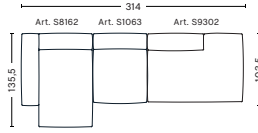

COMBINATIONS

3 SEATER COMBINATION 1

DIMENSIONS

W278,5 x D103,5 x H67 cm
Seat H37 cm

UPHOLSTERY	PRICE
Fabric Group 1	2,910.00
Fabric Group 2	3,180.00
Fabric Group 3	3,285.00
Fabric Group 4	3,400.00
Fabric Group 5	4,460.00
Fabric Group 6	6,410.00

3 SEATER COMBINATION 3 | LEFT ARMREST

DIMENSIONS

W314 x D135,5 x H67 cm
Seat H37 cm

UPHOLSTERY	PRICE
Fabric Group 1	3,125.00
Fabric Group 2	3,395.00
Fabric Group 3	3,505.00
Fabric Group 4	3,615.00
Fabric Group 5	4,655.00
Fabric Group 6	6,490.00