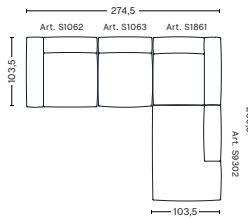

CORNER COMBINATION 2 | RIGHT

DIMENSIONS

W274,5 x D235,5 x H67 cm
Seat H37 cm

UPHOLSTERY	PRICE
Fabric Group 1	4,015.00
Fabric Group 2	4,375.00
Fabric Group 3	4,525.00
Fabric Group 4	4,675.00
Fabric Group 5	6,135.00
Fabric Group 6	8,760.00

FABRIC GROUPS

1 | Linara FR, Random Fade FR, Mode FR, Metaphor FR, Swarm FR, Atlas 2 | Steelcut, Steelcut Trio, Melange Nap, Olavi by HAY FR, Fairway 3 | Divina, Divina Melange, Divina MD, Ruskin, Roden, DOT 1682, Re-wool 4 | Hallingdal, Lila, Ice FR, Raas, Bolgheri 5 | Sierra, Balder 6 | Sense, Vidar, Nevada, California, Coda