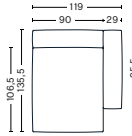

S8161 | CHAISE LONGUE SHORT | NARROW | RIGHT END*

DIMENSIONS

W102 x D135,5 x H67 cm
 Seat H37 cm
 Armrest W29 x H67 cm

UPHOLSTERY	PRICE
Fabric Group 1	1,200.00
Fabric Group 2	1,290.00
Fabric Group 3	1,325.00
Fabric Group 4	1,365.00
Fabric Group 5	1,780.00
Fabric Group 6	2,500.00
Foam option	105.00

S8262 | CHAISE LONGUE SHORT | WIDE | LEFT END*

DIMENSIONS

W119 x D135,5 x H67 cm
 Seat H37 cm
 Backrest W24 cm

UPHOLSTERY	PRICE
Fabric Group 1	1,420.00
Fabric Group 2	1,510.00
Fabric Group 3	1,550.00
Fabric Group 4	1,585.00
Fabric Group 5	2,000.00
Fabric Group 6	2,720.00
Foam option	105.00

S8261 | CHAISE LONGUE SHORT | WIDE | RIGHT END*

DIMENSIONS

W119 x D135,5 x H67 cm
 Seat H37 cm
 Backrest W24 cm

UPHOLSTERY	PRICE
Fabric Group 1	1,420.00
Fabric Group 2	1,510.00
Fabric Group 3	1,550.00
Fabric Group 4	1,585.00
Fabric Group 5	2,000.00
Fabric Group 6	2,720.00
Foam option	105.00

S7262 | CHAISE LONGUE LONG | WIDE | LEFT END*

DIMENSIONS

W122 x D153 x H67 cm
 Seat H37 cm
 Armrest W29 x H67 cm

UPHOLSTERY	PRICE
Fabric Group 1	1,660.00
Fabric Group 2	1,750.00
Fabric Group 3	1,790.00
Fabric Group 4	1,830.00
Fabric Group 5	2,240.00
Fabric Group 6	2,970.00
Foam option	105.00