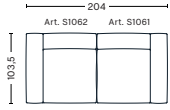

COMBINATIONS

2 SEATER COMBINATION 1

DIMENSIONS

W204 x D103,5 x H67 cm
Seat H37 cm

UPHOLSTERY	PRICE
Fabric Group 1	2,120.00
Fabric Group 2	2,300.00
Fabric Group 3	2,370.00
Fabric Group 4	2,450.00
Fabric Group 5	3,300.00
Fabric Group 6	4,860.00