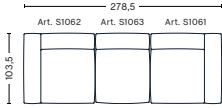

COMBINATIONS

3 SEATER COMBINATION 1

DIMENSIONS

W278,5 x D103,5 x H67 cm
Seat H37 cm

UPHOLSTERY	PRICE
Fabric Group 1	2,910.00
Fabric Group 2	3,180.00
Fabric Group 3	3,285.00
Fabric Group 4	3,400.00
Fabric Group 5	4,460.00
Fabric Group 6	6,410.00