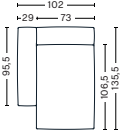

S1963 | WIDE | MIDDLE

DIMENSIONS

W91,5 x D103,5 x H67 cm
Seat H37 cm

UPHOLSTERY	PRICE
Fabric Group 1	1,030.00
Fabric Group 2	1,120.00
Fabric Group 3	1,160.00
Fabric Group 4	1,200.00
Fabric Group 5	1,520.00
Fabric Group 6	2,190.00
Foam option	105.00

S1862 | CORNER | LEFT END

DIMENSIONS

W98 x D98 x H67 cm
Seat H37 cm
Armrest W29 x H67 cm

UPHOLSTERY	PRICE
Fabric Group 1	1,030.00
Fabric Group 2	1,120.00
Fabric Group 3	1,160.00
Fabric Group 4	1,200.00
Fabric Group 5	1,610.00
Fabric Group 6	2,340.00
Foam option	105.00

S1861 | CORNER | RIGHT END

DIMENSIONS

W98 x D98 x H67 cm
Seat H37 cm
Armrest W29 x H67 cm

UPHOLSTERY	PRICE
Fabric Group 1	1,030.00
Fabric Group 2	1,120.00
Fabric Group 3	1,160.00
Fabric Group 4	1,200.00
Fabric Group 5	1,610.00
Fabric Group 6	2,340.00
Foam option	105.00

MODULES

S8162 | CHAISE LONGUE SHORT | NARROW | LEFT END*

DIMENSIONS

W102 x D135,5 x H67 cm
 Seat H37 cm
 Armrest W29 x H67 cm

UPHOLSTERY	PRICE
Fabric Group 1	1,200.00
Fabric Group 2	1,290.00
Fabric Group 3	1,325.00
Fabric Group 4	1,365.00
Fabric Group 5	1,780.00
Fabric Group 6	2,500.00