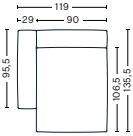

MODULES

S8162 | CHAISE LONGUE SHORT | NARROW | LEFT END*

DIMENSIONS

W102 x D135,5 x H67 cm
 Seat H37 cm
 Armrest W29 x H67 cm

UPHOLSTERY	PRICE
Fabric Group 1	1,200.00
Fabric Group 2	1,290.00
Fabric Group 3	1,325.00
Fabric Group 4	1,365.00
Fabric Group 5	1,780.00
Fabric Group 6	2,500.00

S8161 | CHAISE LONGUE SHORT | NARROW | RIGHT END*

DIMENSIONS

W102 x D135,5 x H67 cm
 Seat H37 cm
 Armrest W29 x H67 cm

UPHOLSTERY	PRICE
Fabric Group 1	1,200.00
Fabric Group 2	1,290.00
Fabric Group 3	1,325.00
Fabric Group 4	1,365.00
Fabric Group 5	1,780.00
Fabric Group 6	2,500.00
Foam option	105.00

S8262 | CHAISE LONGUE SHORT | WIDE | LEFT END*

DIMENSIONS

W119 x D135,5 x H67 cm
 Seat H37 cm
 Backrest W24 cm

UPHOLSTERY	PRICE
Fabric Group 1	1,420.00
Fabric Group 2	1,510.00
Fabric Group 3	1,550.00
Fabric Group 4	1,585.00
Fabric Group 5	2,000.00
Fabric Group 6	2,720.00
Foam option	105.00

S8261 | CHAISE LONGUE SHORT | WIDE | RIGHT END*

DIMENSIONS

W119 x D135,5 x H67 cm
 Seat H37 cm
 Backrest W24 cm

UPHOLSTERY	PRICE
Fabric Group 1	1,420.00
Fabric Group 2	1,510.00
Fabric Group 3	1,550.00
Fabric Group 4	1,585.00
Fabric Group 5	2,000.00
Fabric Group 6	2,720.00
Foam option	105.00