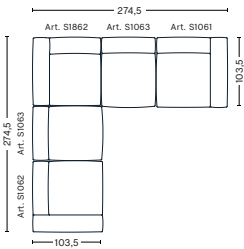

3 SEATER COMBINATION 10 | RIGHT ARMREST

DIMENSIONS

W312,5 x D135,5 x H67 cm
Seat H37 cm

UPHOLSTERY	PRICE
Fabric Group 1	3,460.00
Fabric Group 2	3,730.00
Fabric Group 3	3,845.00
Fabric Group 4	3,955.00
Fabric Group 5	5,120.00
Fabric Group 6	7,430.00

3 SEATER COMBINATION 11 | LEFT ARMREST

DIMENSIONS

W312,5 x D135,5 x H67 cm
Seat H37 cm

UPHOLSTERY	PRICE
Fabric Group 1	3,460.00
Fabric Group 2	3,730.00
Fabric Group 3	3,845.00
Fabric Group 4	3,955.00
Fabric Group 5	5,120.00
Fabric Group 6	7,430.00

3 SEATER COMBINATION 11 | RIGHT ARMREST

DIMENSIONS

W329,5 x D135,5 x H67 cm
Seat H37 cm

UPHOLSTERY	PRICE
Fabric Group 1	3,700.00
Fabric Group 2	3,970.00
Fabric Group 3	4,090.00
Fabric Group 4	4,205.00
Fabric Group 5	5,480.00
Fabric Group 6	8,070.00

COMBINATIONS

CORNER COMBINATION 1 | LEFT

DIMENSIONS

W274,5 x D274,5 x H67 cm
Seat H37 cm

UPHOLSTERY	PRICE
Fabric Group 1	4,730.00
Fabric Group 2	5,180.00
Fabric Group 3	5,360.00
Fabric Group 4	5,550.00
Fabric Group 5	7,230.00
Fabric Group 6	10,300.00