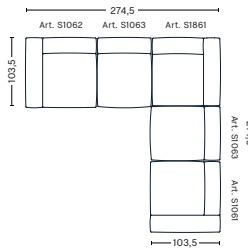

COMBINATIONS

CORNER COMBINATION 1 | LEFT

DIMENSIONS

W274,5 x D274,5 x H67 cm
Seat H37 cm

UPHOLSTERY	PRICE
Fabric Group 1	4,730.00
Fabric Group 2	5,180.00
Fabric Group 3	5,360.00
Fabric Group 4	5,550.00
Fabric Group 5	7,230.00
Fabric Group 6	10,300.00

CORNER COMBINATION 1 | RIGHT

DIMENSIONS

W274,5 x D274,5 x H67 cm
Seat H37 cm

UPHOLSTERY	PRICE
Fabric Group 1	4,730.00
Fabric Group 2	5,180.00
Fabric Group 3	5,360.00
Fabric Group 4	5,550.00
Fabric Group 5	7,230.00
Fabric Group 6	10,300.00