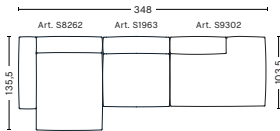

3 SEATER COMBINATION 5 | LEFT ARMREST

DIMENSIONS

W348 x D135,5 x H67 cm
Seat H37 cm

UPHOLSTERY	PRICE
Fabric Group 1	3,585.00
Fabric Group 2	3,855.00
Fabric Group 3	3,975.00
Fabric Group 4	4,085.00
Fabric Group 5	5,235.00
Fabric Group 6	7,350.00