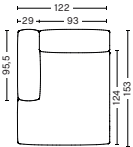

S8161 | CHAISE LONGUE SHORT | NARROW | RIGHT END*

DIMENSIONS

W102 x D135,5 x H67 cm
 Seat H37 cm
 Armrest W29 x H67 cm

UPHOLSTERY	PRICE
Fabric Group 1	1,200.00
Fabric Group 2	1,290.00
Fabric Group 3	1,325.00
Fabric Group 4	1,365.00
Fabric Group 5	1,780.00
Fabric Group 6	2,500.00
Foam option	105.00

S8262 | CHAISE LONGUE SHORT | WIDE | LEFT END*

DIMENSIONS

W119 x D135,5 x H67 cm
 Seat H37 cm
 Backrest W24 cm

UPHOLSTERY	PRICE
Fabric Group 1	1,420.00
Fabric Group 2	1,510.00
Fabric Group 3	1,550.00
Fabric Group 4	1,585.00
Fabric Group 5	2,000.00
Fabric Group 6	2,720.00
Foam option	105.00

S8261 | CHAISE LONGUE SHORT | WIDE | RIGHT END*

DIMENSIONS

W119 x D135,5 x H67 cm
 Seat H37 cm
 Backrest W24 cm

UPHOLSTERY	PRICE
Fabric Group 1	1,420.00
Fabric Group 2	1,510.00
Fabric Group 3	1,550.00
Fabric Group 4	1,585.00
Fabric Group 5	2,000.00
Fabric Group 6	2,720.00
Foam option	105.00

S7262 | CHAISE LONGUE LONG | WIDE | LEFT END*

DIMENSIONS

W122 x D153 x H67 cm
 Seat H37 cm
 Armrest W29 x H67 cm

UPHOLSTERY	PRICE
Fabric Group 1	1,660.00
Fabric Group 2	1,750.00
Fabric Group 3	1,790.00
Fabric Group 4	1,830.00
Fabric Group 5	2,240.00
Fabric Group 6	2,970.00
Foam option	105.00