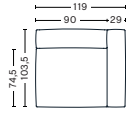

S1061 | NARROW | RIGHT END

DIMENSIONS

W102 x D103,5 x H67 cm
Seat H37 cm
Armrest W29 x H67 cm

UPHOLSTERY	PRICE
Fabric Group 1	1,060.00
Fabric Group 2	1,150.00
Fabric Group 3	1,185.00
Fabric Group 4	1,225.00
Fabric Group 5	1,650.00
Fabric Group 6	2,430.00
Foam option	105.00

S1063 | NARROW | MIDDLE

DIMENSIONS

W74,5 x D103,5 x H67 cm
Seat H37 cm

UPHOLSTERY	PRICE
Fabric Group 1	790.00
Fabric Group 2	880.00
Fabric Group 3	915.00
Fabric Group 4	950.00
Fabric Group 5	1,160.00
Fabric Group 6	1,550.00
Foam option	105.00

S1962 | WIDE | LEFT END

DIMENSIONS

W119 x D103,5 x H67 cm
Seat H37 cm
Armrest W29 x H67 cm

UPHOLSTERY	PRICE
Fabric Group 1	1,250.00
Fabric Group 2	1,340.00
Fabric Group 3	1,380.00
Fabric Group 4	1,420.00
Fabric Group 5	1,960.00
Fabric Group 6	3,160.00
Foam option	105.00

S1961 | WIDE | RIGHT END

DIMENSIONS

W119 x D103,5 x H67 cm
Seat H37 cm
Armrest W29 x H67 cm

UPHOLSTERY	PRICE
Fabric Group 1	1,250.00
Fabric Group 2	1,340.00
Fabric Group 3	1,380.00
Fabric Group 4	1,420.00
Fabric Group 5	1,960.00
Fabric Group 6	3,160.00
Foam option	105.00