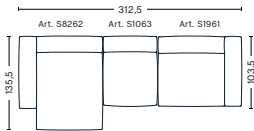

COMBINATIONS

3 SEATER COMBINATION 9 | LEFT ARMREST

DIMENSIONS

W278,5 x D135,5 x H67 cm
Seat H37 cm

UPHOLSTERY	PRICE
Fabric Group 1	3,050.00
Fabric Group 2	3,320.00
Fabric Group 3	3,425.00
Fabric Group 4	3,540.00
Fabric Group 5	4,590.00
Fabric Group 6	6,480.00

3 SEATER COMBINATION 9 | RIGHT ARMREST

DIMENSIONS

W278,5 x D135,5 x H67 cm
Seat H37 cm

UPHOLSTERY	PRICE
Fabric Group 1	3,050.00
Fabric Group 2	3,320.00
Fabric Group 3	3,425.00
Fabric Group 4	3,540.00
Fabric Group 5	4,590.00
Fabric Group 6	6,480.00

3 SEATER COMBINATION 10 | LEFT ARMREST

DIMENSIONS

W312,5 x D135,5 x H67 cm
Seat H37 cm

UPHOLSTERY	PRICE
Fabric Group 1	3,460.00
Fabric Group 2	3,730.00
Fabric Group 3	3,845.00
Fabric Group 4	3,955.00
Fabric Group 5	5,120.00
Fabric Group 6	7,430.00