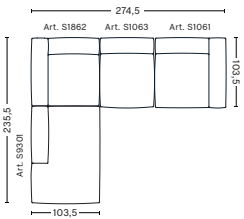

CORNER COMBINATION 2 | LEFT

DIMENSIONS

W274,5 x D235,5 x H67 cm
Seat H37 cm

UPHOLSTERY	PRICE
Fabric Group 1	4,015.00
Fabric Group 2	4,375.00
Fabric Group 3	4,525.00
Fabric Group 4	4,675.00
Fabric Group 5	6,135.00
Fabric Group 6	8,760.00