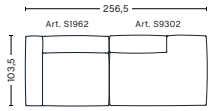

COMBINATIONS

2 SEATER COMBINATION 1

DIMENSIONS

W204 x D103,5 x H67 cm
Seat H37 cm

UPHOLSTERY	PRICE
Fabric Group 1	2,120.00
Fabric Group 2	2,300.00
Fabric Group 3	2,370.00
Fabric Group 4	2,450.00
Fabric Group 5	3,300.00
Fabric Group 6	4,860.00

2,5 SEATER COMBINATION 1

DIMENSIONS

W238 x D103,5 x H67 cm
Seat H37 cm

UPHOLSTERY	PRICE
Fabric Group 1	2,500.00
Fabric Group 2	2,680.00
Fabric Group 3	2,760.00
Fabric Group 4	2,840.00
Fabric Group 5	3,920.00
Fabric Group 6	6,320.00

2,5 SEATER COMBINATION 2 | LEFT ARMREST

DIMENSIONS

W256,5 x D103,5 x H67 cm
Seat H37 cm

UPHOLSTERY	PRICE
Fabric Group 1	2,385.00
Fabric Group 2	2,565.00
Fabric Group 3	2,645.00
Fabric Group 4	2,720.00
Fabric Group 5	3,675.00
Fabric Group 6	5,600.00