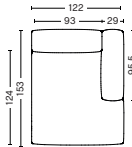

S8262 | CHAISE LONGUE SHORT | WIDE | LEFT END*

DIMENSIONS

W119 x D135,5 x H67 cm
 Seat H37 cm
 Backrest W24 cm

UPHOLSTERY	PRICE
Fabric Group 1	1,420.00
Fabric Group 2	1,510.00
Fabric Group 3	1,550.00
Fabric Group 4	1,585.00
Fabric Group 5	2,000.00
Fabric Group 6	2,720.00
Foam option	105.00

S8261 | CHAISE LONGUE SHORT | WIDE | RIGHT END*

DIMENSIONS

W119 x D135,5 x H67 cm
 Seat H37 cm
 Backrest W24 cm

UPHOLSTERY	PRICE
Fabric Group 1	1,420.00
Fabric Group 2	1,510.00
Fabric Group 3	1,550.00
Fabric Group 4	1,585.00
Fabric Group 5	2,000.00
Fabric Group 6	2,720.00
Foam option	105.00

S7262 | CHAISE LONGUE LONG | WIDE | LEFT END*

DIMENSIONS

W122 x D153 x H67 cm
 Seat H37 cm
 Armrest W29 x H67 cm

UPHOLSTERY	PRICE
Fabric Group 1	1,660.00
Fabric Group 2	1,750.00
Fabric Group 3	1,790.00
Fabric Group 4	1,830.00
Fabric Group 5	2,240.00
Fabric Group 6	2,970.00
Foam option	105.00

S7261 | CHAISE LONGUE LONG | WIDE | RIGHT END*

DIMENSIONS

W122 x D153 x H67 cm
 Seat H37 cm
 Armrest W29 x H67 cm

UPHOLSTERY	PRICE
Fabric Group 1	1,660.00
Fabric Group 2	1,750.00
Fabric Group 3	1,790.00
Fabric Group 4	1,830.00
Fabric Group 5	2,240.00
Fabric Group 6	2,970.00
Foam option	105.00