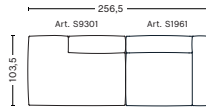

2,5 SEATER COMBINATION 1

DIMENSIONS

W238 x D103,5 x H67 cm
Seat H37 cm

UPHOLSTERY	PRICE
Fabric Group 1	2,500.00
Fabric Group 2	2,680.00
Fabric Group 3	2,760.00
Fabric Group 4	2,840.00
Fabric Group 5	3,920.00
Fabric Group 6	6,320.00

2,5 SEATER COMBINATION 2 | LEFT ARMREST

DIMENSIONS

W256,5 x D103,5 x H67 cm
Seat H37 cm

UPHOLSTERY	PRICE
Fabric Group 1	2,385.00
Fabric Group 2	2,565.00
Fabric Group 3	2,645.00
Fabric Group 4	2,720.00
Fabric Group 5	3,675.00
Fabric Group 6	5,600.00

2,5 SEATER COMBINATION 2 | RIGHT ARMREST

DIMENSIONS

W256,5 x D103,5 x H67 cm
Seat H37 cm

UPHOLSTERY	PRICE
Fabric Group 1	2,385.00
Fabric Group 2	2,565.00
Fabric Group 3	2,645.00
Fabric Group 4	2,720.00
Fabric Group 5	3,675.00
Fabric Group 6	5,600.00