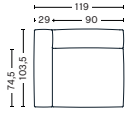

S1061 | NARROW | RIGHT END

DIMENSIONS

W102 x D103,5 x H67 cm
Seat H37 cm
Armrest W29 x H67 cm

UPHOLSTERY	PRICE
Fabric Group 1	1,060.00
Fabric Group 2	1,150.00
Fabric Group 3	1,185.00
Fabric Group 4	1,225.00
Fabric Group 5	1,650.00
Fabric Group 6	2,430.00
Foam option	105.00

S1063 | NARROW | MIDDLE

DIMENSIONS

W74,5 x D103,5 x H67 cm
Seat H37 cm

UPHOLSTERY	PRICE
Fabric Group 1	790.00
Fabric Group 2	880.00
Fabric Group 3	915.00
Fabric Group 4	950.00
Fabric Group 5	1,160.00
Fabric Group 6	1,550.00
Foam option	105.00

S1962 | WIDE | LEFT END

DIMENSIONS

W119 x D103,5 x H67 cm
Seat H37 cm
Armrest W29 x H67 cm

UPHOLSTERY	PRICE
Fabric Group 1	1,250.00
Fabric Group 2	1,340.00
Fabric Group 3	1,380.00
Fabric Group 4	1,420.00
Fabric Group 5	1,960.00
Fabric Group 6	3,160.00
Foam option	105.00

S1961 | WIDE | RIGHT END

DIMENSIONS

W119 x D103,5 x H67 cm
Seat H37 cm
Armrest W29 x H67 cm

UPHOLSTERY	PRICE
Fabric Group 1	1,250.00
Fabric Group 2	1,340.00
Fabric Group 3	1,380.00
Fabric Group 4	1,420.00
Fabric Group 5	1,960.00
Fabric Group 6	3,160.00
Foam option	105.00