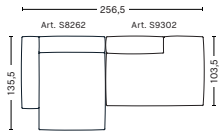

2,5 SEATER COMBINATION 2 | LEFT ARMREST

DIMENSIONS

W256,5 x D103,5 x H67 cm
Seat H37 cm

UPHOLSTERY	PRICE
Fabric Group 1	2,385.00
Fabric Group 2	2,565.00
Fabric Group 3	2,645.00
Fabric Group 4	2,720.00
Fabric Group 5	3,675.00
Fabric Group 6	5,600.00

2,5 SEATER COMBINATION 2 | RIGHT ARMREST

DIMENSIONS

W256,5 x D103,5 x H67 cm
Seat H37 cm

UPHOLSTERY	PRICE
Fabric Group 1	2,385.00
Fabric Group 2	2,565.00
Fabric Group 3	2,645.00
Fabric Group 4	2,720.00
Fabric Group 5	3,675.00
Fabric Group 6	5,600.00

2,5 SEATER COMBINATION 3 | LEFT ARMREST

DIMENSIONS

W256,5 x D135,5 x H67 cm
Seat H37 cm

UPHOLSTERY	PRICE
Fabric Group 1	2,555.00
Fabric Group 2	2,735.00
Fabric Group 3	2,815.00
Fabric Group 4	2,885.00
Fabric Group 5	3,715.00
Fabric Group 6	5,160.00