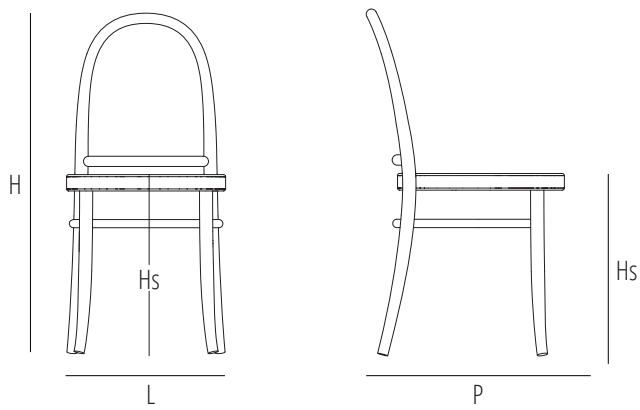

MORRIS

DATA SHEET

MORRIS

DESIGN GAMFRATESI, 2015

Bent beech-wood chair with high backrest. Upholstered seat and woven cane backrest.

Bent beech-wood chair with low backrest. Upholstered seat and woven cane backrest.

SDMORATES

Dimensions mm.
height 1120 | width 420 | depth 530

SDMORBTES

Dimensions mm.
height 840 | width 420 | depth 490

	mm	inch
H	1120	44
L	420	16,5
P	530	20,8
Hs	450	17,7
Hb		

	mm	inch
H	840	33
L	420	16,5
P	490	19,2
Hs	450	17,7
Hb		