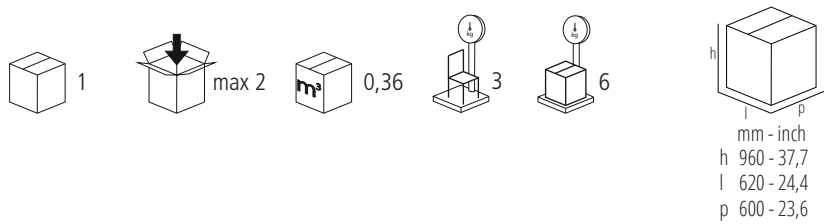

MORRIS

DATA SHEET

MORRIS

DESIGN GAMFRATESI, 2015

Bent beech-wood chair with high backrest. Upholstered seat and woven cane backrest.

Bent beech-wood chair with low backrest. Upholstered seat and woven cane backrest.

SDMORATES

Dimensions mm.
height 1120 | width 420 | depth 530

SDMORBTES

Dimensions mm.
height 840 | width 420 | depth 490

	mm	inch
H	1120	44
L	420	16,5
P	530	20,8
Hs	450	17,7
Hb		

	mm	inch
H	840	33
L	420	16,5
P	490	19,2
Hs	450	17,7
Hb		