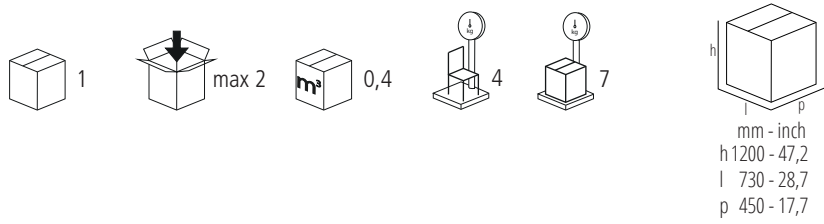

MORRIS

DATA SHEET

MORRIS

DESIGN GAMFRATESI, 2015

Bent beech-wood chair with high backrest. Upholstered seat and woven cane backrest.

Bent beech-wood chair with low backrest. Upholstered seat and woven cane backrest.

SDMORATES

Dimensions mm.
height 1120 | width 420 | depth 530

SDMORBTES

Dimensions mm.
height 840 | width 420 | depth 490

	mm	inch
H	1120	44
L	420	16,5
P	530	20,8
Hs	450	17,7
Hb		

	mm	inch
H	840	33
L	420	16,5
P	490	19,2
Hs	450	17,7
Hb		