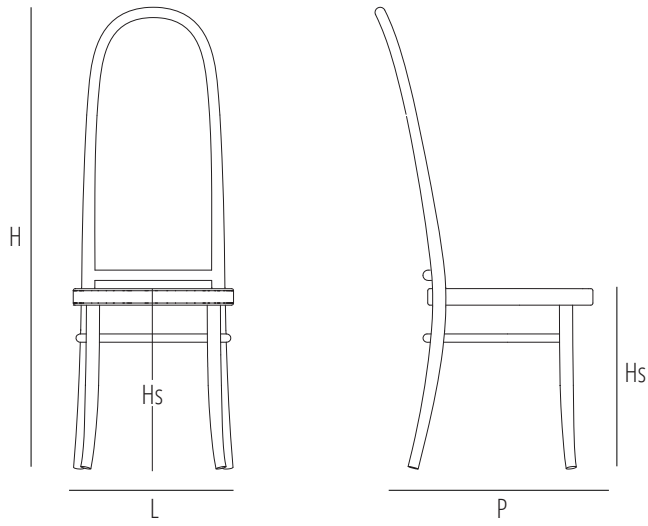

MORRIS

DATA SHEET

MORRIS

DESIGN GAMFRATESI, 2015

Bent beech-wood chair with high backrest. Upholstered seat and woven cane backrest.

Bent beech-wood chair with low backrest. Upholstered seat and woven cane backrest.

SDMORATES

Dimensions mm.
height 1120 | width 420 | depth 530

SDMORBTES

Dimensions mm.
height 840 | width 420 | depth 490

	mm	inch
H	1120	44
L	420	16,5
P	530	20,8
Hs	450	17,7
Hb		

	mm	inch
H	840	33
L	420	16,5
P	490	19,2
Hs	450	17,7
Hb		