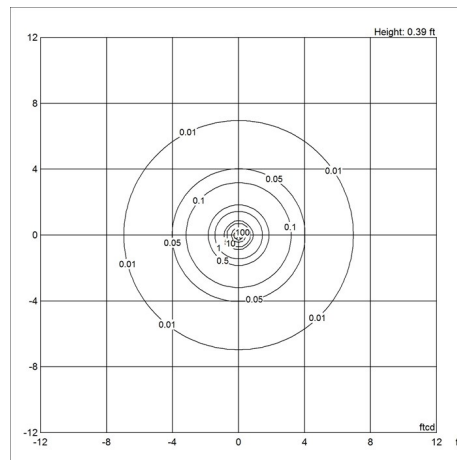

Design

Verner Panton

Weight

Min: 0.5 kg Max: 0.5 kg

Finish

Black, Orange, Pale rose, White

Light distribution diagrams

Isolux

Spare parts & accessories