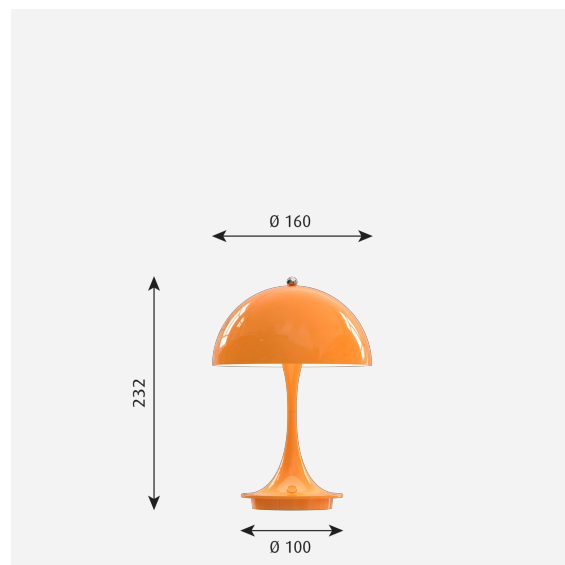

Product info

Information

Please note that the Panthella Portable comes with a USB-cable but without an adapter. Separate USB-Adapter is available as accessory. White cable for white and pale rose version. Black cable for orange and black version.

Mounting

Cable length: 1.5m. Power: USB cable for standard USB adapter Light control: Switch on base Battery lifetime: 5 hours @ 100% Step-dim: 0%/10%/33%/100%

Finish

White, Black, Orange or Pale Rose, powder coated.

Materials

Shade: Deep drawn steel. Base: Die cast aluminium

Sizes and weights

Width x Height x Length (mm) | 160 x 230 x 160 Max 0.5 kg

Class

Ingress protection IP23. Electric shock protection III

Light source

LED 2700K 2.5W
Lumen: 230

Information

Please note that the Panthella Portable comes with a USB-cable but without an adapter. Separate USB-Adapter is available as accessory.

White cable for white and pale rose version. Black cable for orange and black version.

Product family

Product variants

Colour	Cable type	Light source
● Black	Blk pl	LED 2700K 2.5W
● Orange	Wht pl	
● Pale rose		
○ White