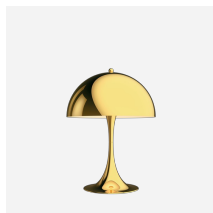

Panthella Table 320