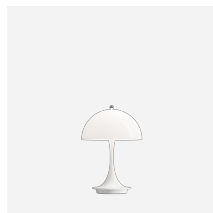

Panthella Portable