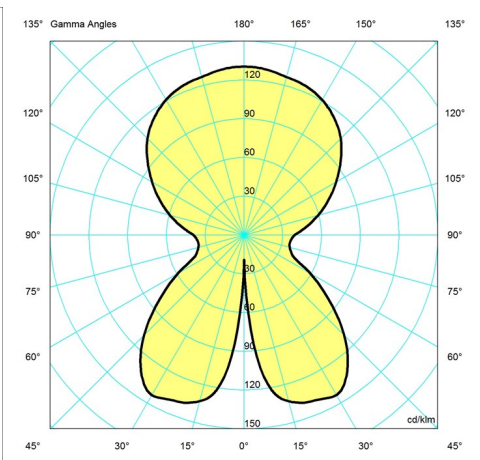

Polar

Spare parts & accessories