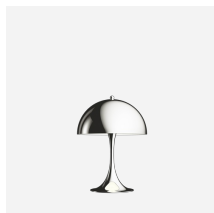

Product family

Panthella MINI