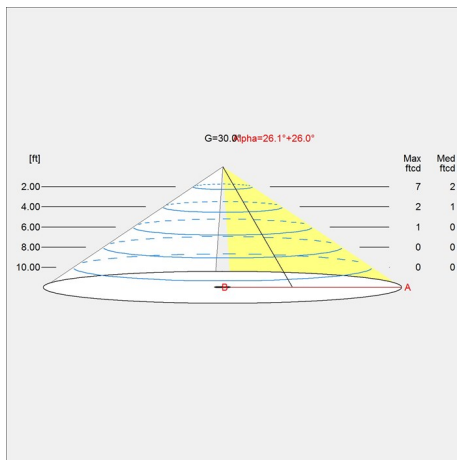

Design

Verner Panton

Weight

Min: 0.5 kg Max: 0.5 kg

Finish

Black, Orange, Pale rose, White

Light distribution diagrams

Cartesian