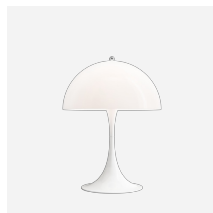

Panthella Portable Metal

This portable table lamp emits a glare-free, soft, and comfortable light. The metal shade reflects the light downwards and provides pleasant illumination created by the inner white painted shade and the reflection from the trumpet-shaped stem.

Verner Panton

Verner Panton (1926-1998) is famous for his inspirational and colorful personality. A unique person with a special sense for color, shape, light function and space. Over the course of his career, Panton introduced a series of modern lamps with personalities unlike any of his Scandinavian contemporaries.

Product family

Panthella MINI

Panthella Portable

Panthella Table 320

Panthella Floor

Panthella Table

Product variants

Colour	Cable type	Light source
● Black	Blk pl	LED 2700K 2.5W
● Orange	Wht pl	
● Pale rose		
○ White		

Design

Verner Panton

Weight

Min: 0.5 kg Max: 0.5 kg

Finish

Black, Orange, Pale rose, White

Light distribution diagrams

Cartesian