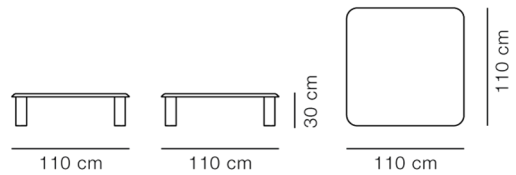

Colours

WOODS

Oak light oil

Fredericia