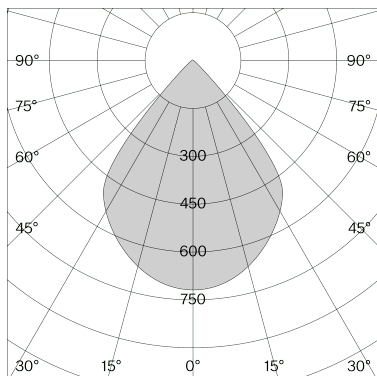

w222 Focal

Technical information

Physical

Material	Lamp body: aluminium Canopy: polycarbonate
-----------------	--

Optics	Lens: PMMA Reflector: polycarbonate
---------------	---

IP rating	20
------------------	----