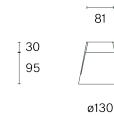

c

Ceiling

2700 K / 885 lm

220–240 V / 9.6 W

92 lm / W

Phase-cut dim / DALI dim-Push dim / Casambi

0.5 kg

Art. No. / EAN code

222C102271 / 7330492001395

222C105271 / 7330492001401

222C120271 / 7330492001449

Art. No. / EAN code

222C102272 / 7330492000367

222C105272 / 7330492000374

222C103272 / 7330492000381

222C101272 / 7330492000398

222C106272 / 7330492000404

222C120272 / 7330492001302

Art. No. / EAN code

DR-0601 / 7330492000510

222-JC02 / 7330492002507