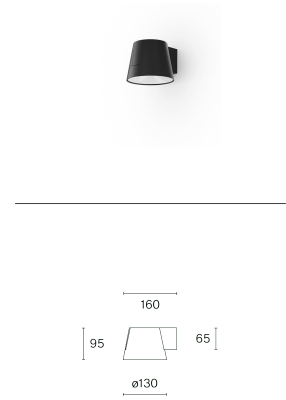

w222 Focal w

Article-specific information

Version	s	w
Mounting	Ceiling suspended	Wall
LED Colour temperature (CCT) / Luminous flux	2700 K / 885 lm	2700 K / 885 lm
Voltage / System power	220–240 V / 9.6 W	220–240 V / 9.6 W
Efficacy	92 lm / W	92 lm / W
Light control	Phase-cut dim / DALI dim-Push dim / Casambi	Phase-cut dim / DALI dim-Push dim / Casambi
Net weight	0.7 kg	0.5 kg
Phase-cut dim	Art. No. / EAN code	Art. No. / EAN code
Traffic white (RAL 9016)	222S102271 / 7330492001456	222W102271 / 7330492001517
Jet black (RAL 9005)	222S105271 / 7330492001463	222W105271 / 7330492001524
Raw tumbled	222S120271 / 7330492001500	222W120271 / 7330492001562
DALI dim-Push dim	Art. No. / EAN code	Art. No. / EAN code
Traffic white (RAL 9016)	222S102272 / 7330492000411	222W102272 / 7330492000367
Jet black (RAL 9005)	222S105272 / 7330492000428	222W105272 / 7330492000374
Pale red (NCS S 1010-Y90R)	222S103272 / 7330492000435	222W103272 / 7330492000381
Pale green (NCS S 2005-B50G)	222S101272 / 7330492000442	222W101272 / 7330492000398
Pale blue (NCS S 1010-R90B)	222S106272 / 7330492000459	222W106272 / 7330492000404
Raw tumbled	222S120272 / 7330492001319	222W120272 / 7330492001326
Accessories	Art. No. / EAN code	Art. No. / EAN code
Casambi module	DR-0601 / 7330492000510	DR-0601 / 7330492000510
Ceiling installation cover plate		
1-phase track adapter white	ACC00102 / 7330492001920	
1-phase track adapter black	ACC00105 / 7330492001937	
3-phase track adapter white	ACC00202 / 7330492001944	
3-phase track adapter black	ACC00205 / 7330492001951	
3-phase track DALI adapter white	SWADAPT1-001 / 7330492001982	
3-phase track DALI adapter black	SWADAPT1-002 / 7330492001999