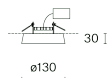

w222 Focal r

68-70 95 2-25

Article-specific information

Version	r
Mounting	Semi recessed
LED Colour temperature (CCT) / Luminous flux	2700 K / 885 lm
Voltage / System power	220–240 V / 9.6 W
Efficacy	92 lm / W
Light control	Phase-cut dim / DALI dim-Push dim
Net weight	0.3 kg

Phase-cut dim

	Art. No. / EAN code
Traffic white (RAL 9016)	222R102271 / 7330492001371
Jet black (RAL 9005)	222R105271 / 7330492001364
Raw tumbled	222R120271 / 7330492001388

DALI dim-Push dim

	Art. No. / EAN code
Traffic white (RAL 9016)	222R102272 / 7330492001340
Jet black (RAL 9005)	222R105272 / 7330492001333
Pale red (NCS S 1010-Y90R)	
Pale green (NCS S 2005-B50G)	
Pale blue (NCS S 1010-R90B)	
Raw tumbled	222R120272 / 7330492001357

Accessories

	Art. No. / EAN code
Casambi module	DR-0601 / 7330492000510
Ceiling installation cover plate	
1-phase track adapter white	
1-phase track adapter black	
3-phase track adapter white	
3-phase track adapter black	
3-phase track DALI adapter white	
3-phase track DALI adapter black