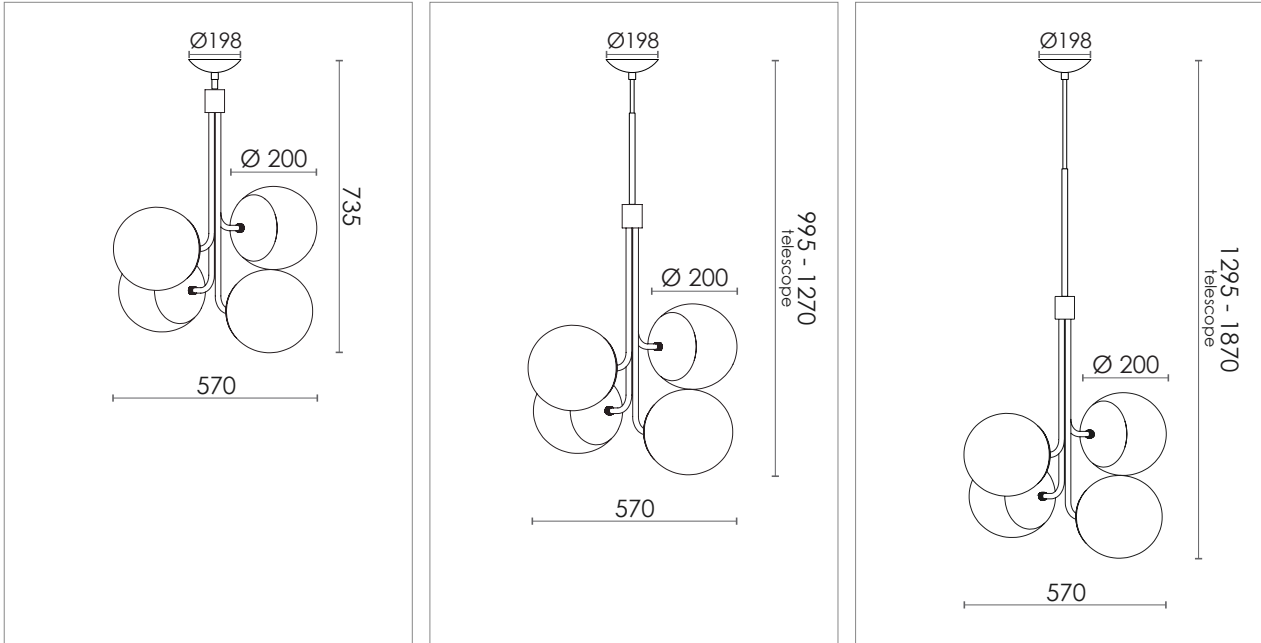

LORD BOUQUET CHANDELIER

DESIGN SPECIFICATIONS

| | |
|------------------------|--|
| DIMENSIONS (mm) | W 570 x H 735 W 570 x H 995 - 1270 W 570 x H 1295 - 1870 SHADE Ø 200 |
| WEIGHT (kg) | - / - / - |
| MATERIALS | THE LAMP IS MADE FROM CLEAR LACQURED BRASS, STEEL OR POWDER COATED STEEL AND BLOWN GLASS |
| CORD (mm) | NO |
| ENVIRONMENT | INDOOR |
| DESIGN BY | NICLAS HOFLIN |
| DESIGN YEAR | 2019 |

ELECTRICAL SPECIFICATIONS

| | |
|---------------------|--|
| SWITCH | NO |
| BULB HOLDER | E 27 |
| LIGHT SOURCE | INCLUDED SMOKED GLASS 4 x 4 W LED DIM - 2200 K BROWN GLASS 4 x 4 W LED DIM - 2200 K OPAL GLASS 4 x 8,5 W LED DIM - 2700 K |
| DIMMABLE | YES |
| MAX (W) | 40 W LED |
| VOLTAGE | 230 / 240 |
| CLASS | 1 |
| IP | 20 |

COLOURS

| | | | |
|---|--|-------------------------------------|--------------------------------------|
|  | BLACK / OPAL GLASS H 735 ART.NO. 219111005 | H 995-1270 ART.NO. 219112005 | H 1295-1870 ART.NO. 219113005 |
|  | BRONZE-COLOR / OPAL GLASS H 735 ART.NO. 219111223 | H 995-1270 ART.NO. 219112223 | H 1295-1870 ART.NO. 219113223 |
|  | BLACK / SMOKED GLASS H 735 ART.NO. 219111105 | H 995-1270 ART.NO. 219112105 | H 1295-1870 ART.NO. 219113105 |
|  | BRASS / OPAL GLASS H 735 ART.NO. 219111001 | H 995-1270 ART.NO. 219112001 | H 1295-1870 ART.NO. 219113001 |
|  | BRASS / BROWN GLASS H 735 ART.NO. 219111201 | H 995-1270 ART.NO. 219112201 | H 1295-1870 ART.NO. 219113201 |
|  | STEEL / OPAL GLASS H 735 ART.NO. 219111500 | H 995-1270 ART.NO. 219112500 | H 1295-1870 ART.NO. 219113500 |