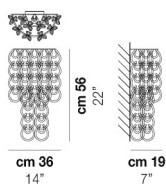

GIOGALI AP 2

TECHNICAL DATA:

CERTIFICATIONS:

LIGHT SOURCES

2x77W 220-240 V
50/60 Hz E27

VOLUME Mc 0,11
GROSS WEIGHT Kg 10
NET WEIGHT Kg 6

[download](#)

SHADE FINISHING

BC CRAM CRAG CRBR CRFU CRNN CROR CRRA CRTR NE

FRAME FINISHING

BR CR

OTHER VERSION AVAILABLE

Click on the version to go to the web version of the product

GIOGA AP