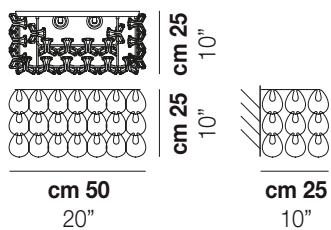

GIOGALI AP 2

TECHNICAL DATA:

CERTIFICATIONS:

LIGHT SOURCES

2x77W 220-240 V
50/60 Hz E27

VOLUME Mc 0,11
GROSS WEIGHT Kg 10
NET WEIGHT Kg 6

[download](#)

SHADE FINISHING