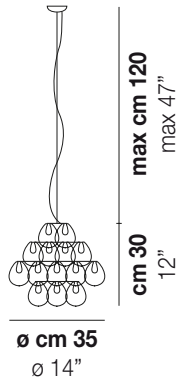

GIOGALI SP 35

TECHNICAL DATA:

CERTIFICATIONS:

LIGHT SOURCES

1x77W 220-240 V E27
50/60 Hz

VOLUME Mc 0,1
GROSS WEIGHT Kg 9
NET WEIGHT Kg 5

download

SHADE FINISHING