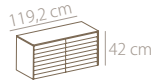

SUSSEX

Terence Woodgate. 2000

UNITS FINISHES (EXTERIOR). ACABADOS MÓDULOS (EXTERIOR)

A

SUPER-MATT OAK
ROBLE SUPER MATE

WHITE LACQUERED
OAK
ROBLE LACADO
BLANCO

B

SUPER-MATT WALNUT
NOGAL SUPER MATE