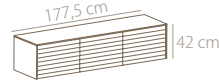

SUSSEX

Terence Woodgate. 2000

UNITS FINISHES (EXTERIOR). ACABADOS MÓDULOS (EXTERIOR)

A

SUPER-MATT OAK
ROBLE SUPER MATE

WHITE LACQUERED
OAK
ROBLE LACADO
BLANCO

B

SUPER-MATT WALNUT
NOGAL SUPER MATE