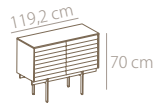

SUSSEX

Terence Woodgate. 2000

UNITS FINISHES (EXTERIOR). ACABADOS MÓDULOS (EXTERIOR)

A

SUPER-MATT OAK
ROBLE SUPER MATE

WHITE LACQUERED
OAK
ROBLE LACADO
BLANCO

B

SUPER-MATT WALNUT
NOGAL SUPER MATE