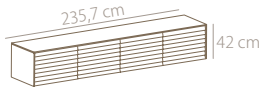

SUSSEX

Terence Woodgate. 2000

UNITS FINISHES (EXTERIOR). ACABADOS MÓDULOS (EXTERIOR)

A

SUPER-MATT OAK
ROBLE SUPER MATE

WHITE LACQUERED
OAK
ROBLE LACADO
BLANCO

B

SUPER-MATT WALNUT
NOGAL SUPER MATE