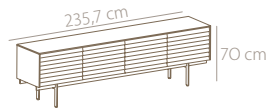

SUSSEX

Terence Woodgate. 2000

UNITS FINISHES (EXTERIOR). ACABADOS MÓDULOS (EXTERIOR)

A

SUPER-MATT OAK
ROBLE SUPER MATE

WHITE LACQUERED
OAK
ROBLE LACADO
BLANCO

B

SUPER-MATT WALNUT
NOGAL SUPER MATE