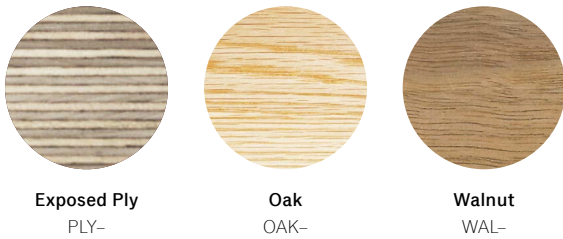

Lino Finishes / All colours from Forbo Linoleum Desktop Range:

Example Code: CT-650-LINO4176-PLY-9002

Edge Finishes / Details:

Timber Finishes / Details:

Metal Colours / Details:

						
Grey White 9002	Light Blue 6027	Sulphur Yellow 1016	Signal Red 3001	Black Red 3007	Orange 2008	Light Pink 3015
						
Dark Bronze DBZ	Burnt Sienna BSN	Khaki Green KHG	Lacquered Mild Steel LQS	Graphite GRA	Metallic Silver (painted) MS	Metallic Brass (painted) MB
						
Beige Red 3012	Ultramarine 5002	Coral Red 3016	Special RAL#			

Subject to availability we can produce any colour from the RAL palette.

*All paint finishes are textured.