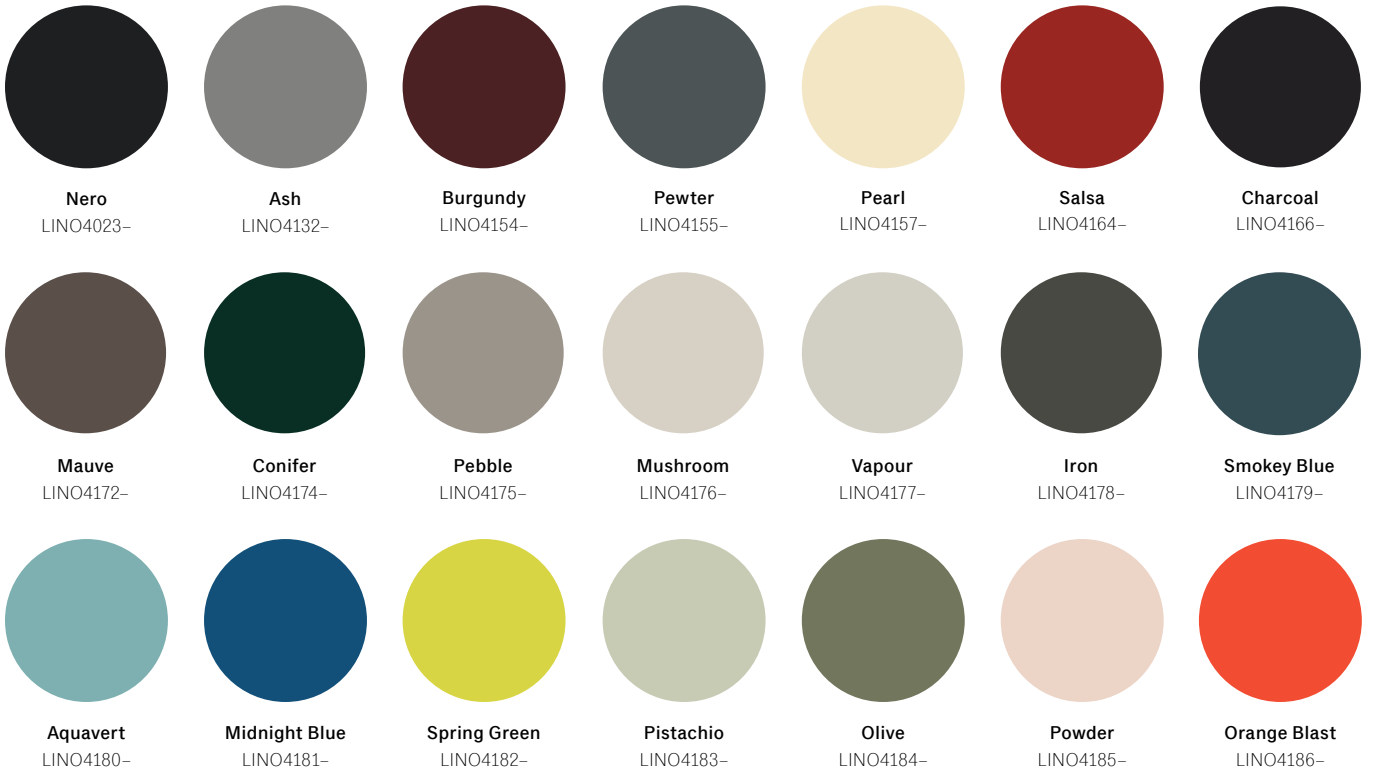

Lino Finishes / All colours from Forbo Linoleum Desktop Range:

Example Code: CT-650-LINO4176-PLY-9002

Edge Finishes / Details:

Timber Finishes / Details:

Metal Colours / Details:

						
Grey White 9002	Light Blue 6027	Sulphur Yellow 1016	Signal Red 3001	Black Red 3007	Orange 2008	Light Pink 3015
						
Dark Bronze DBZ	Burnt Sienna BSN	Khaki Green KHG	Lacquered Mild Steel LQS	Graphite GRA	Metallic Silver (painted) MS	Metallic Brass (painted) MB
						
Beige Red 3012	Ultramarine 5002	Coral Red 3016	Special RAL#			

Subject to availability we can produce any colour from the RAL palette.

*All paint finishes are textured.