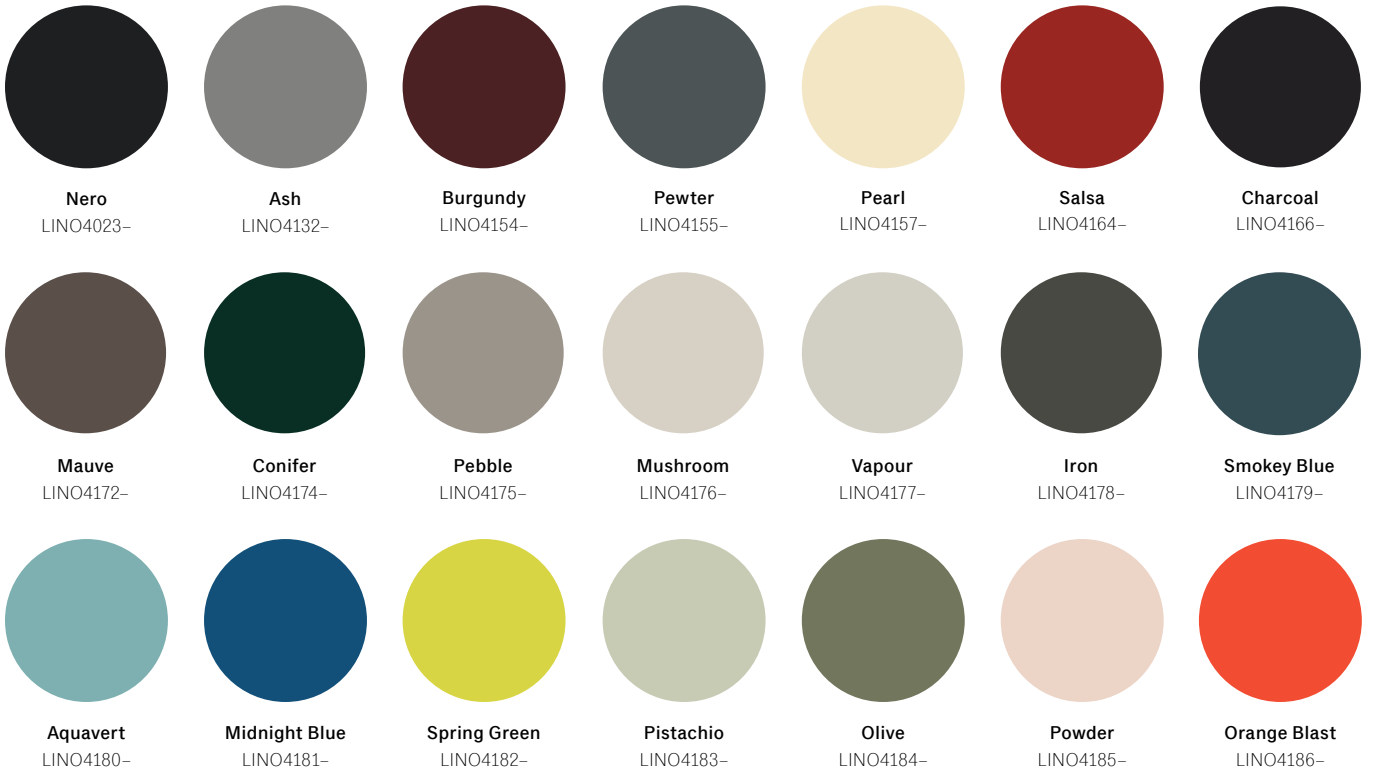

Lino Finishes / All colours from Forbo Linoleum Desktop Range:

Example Code: CT-650-LINO4176-PLY-9002

Edge Finishes / Details:

Timber Finishes / Details: