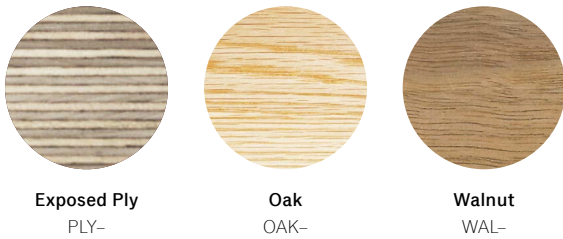

Lino Finishes / All colours from Forbo Linoleum Desktop Range:

Example Code: CT-650-LINO4176-PLY-9002

Edge Finishes / Details:

Timber Finishes / Details: