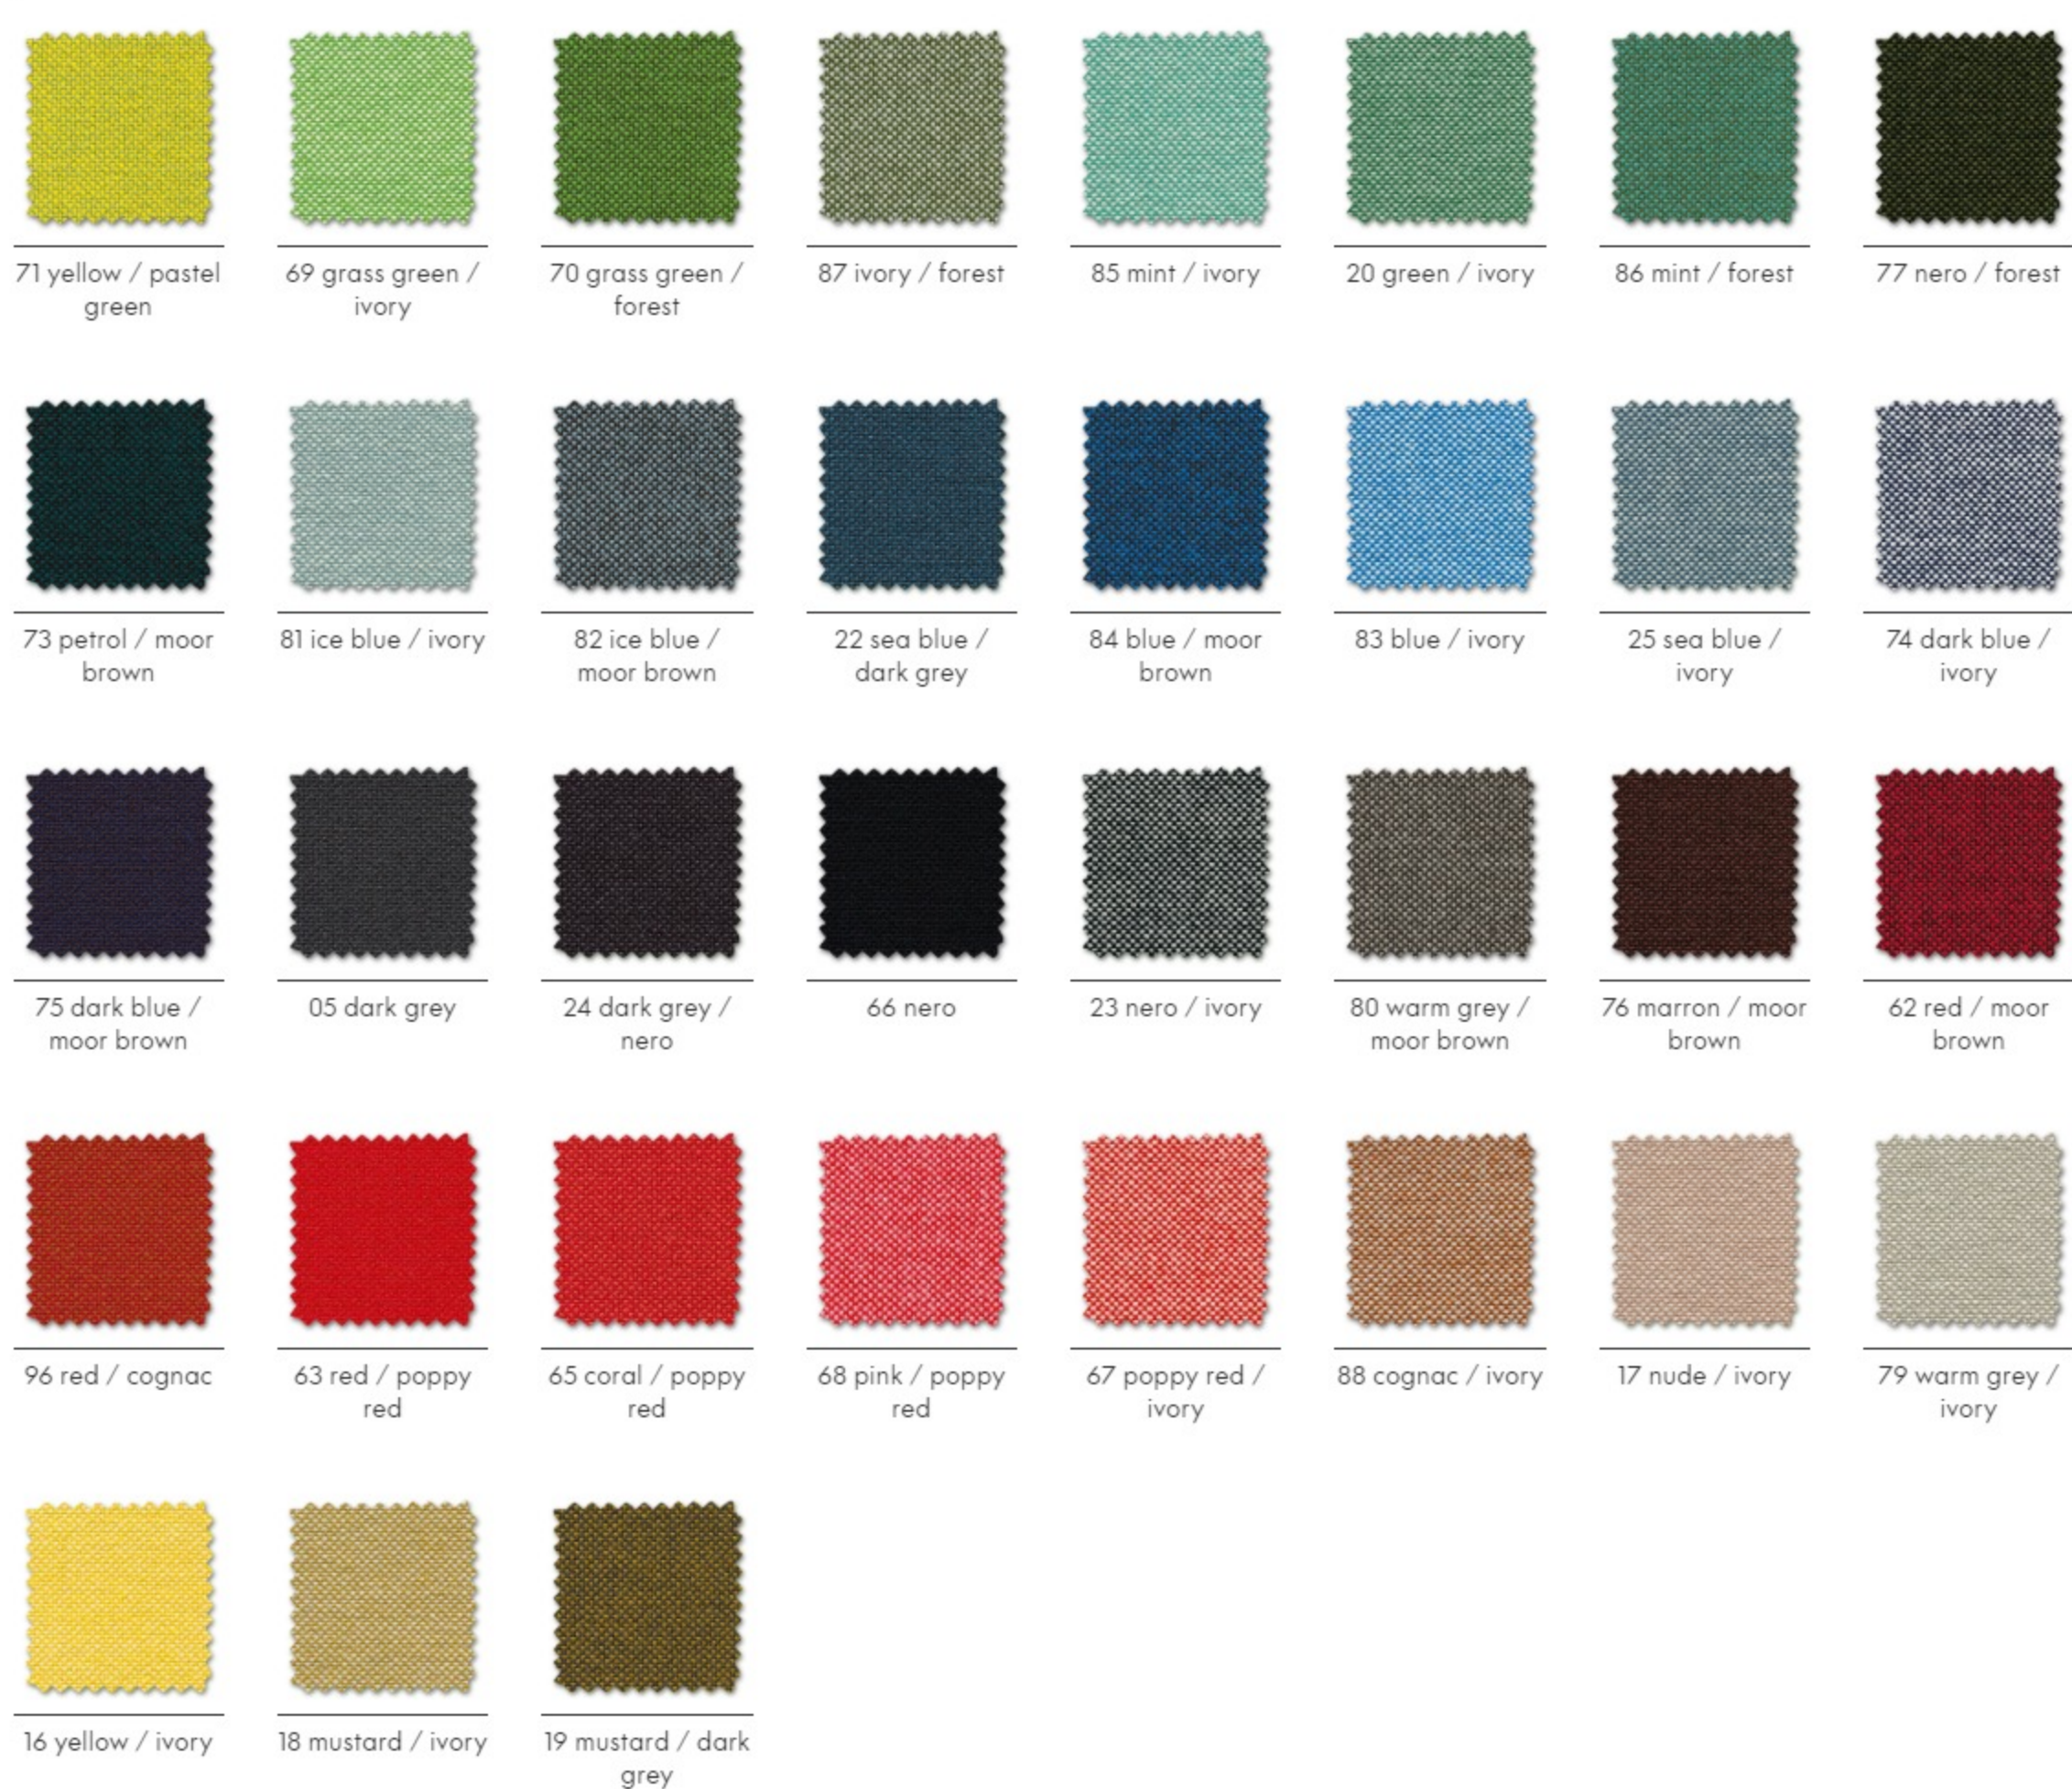

Hopsak (35)

Other colours ^

Cosy 2 (15)

Other colours ^

Tonus (13)

Other colours ^

Crede (22)

Other colours ^

Legs (2)

Material description

- **Seat shell:** laminated.
- **Upholstery:** polyurethane foam with fabric cover.
- **Legs:** black ash or natural oak.
- **Glides:** fitted with plastic glides for carpet, felt glides for hard floors additionally included.
- **Origin of wood:** oak (*Quercus robur*) and ash (*Fraxinus excelsior*) from Western Europe and/or Poland.