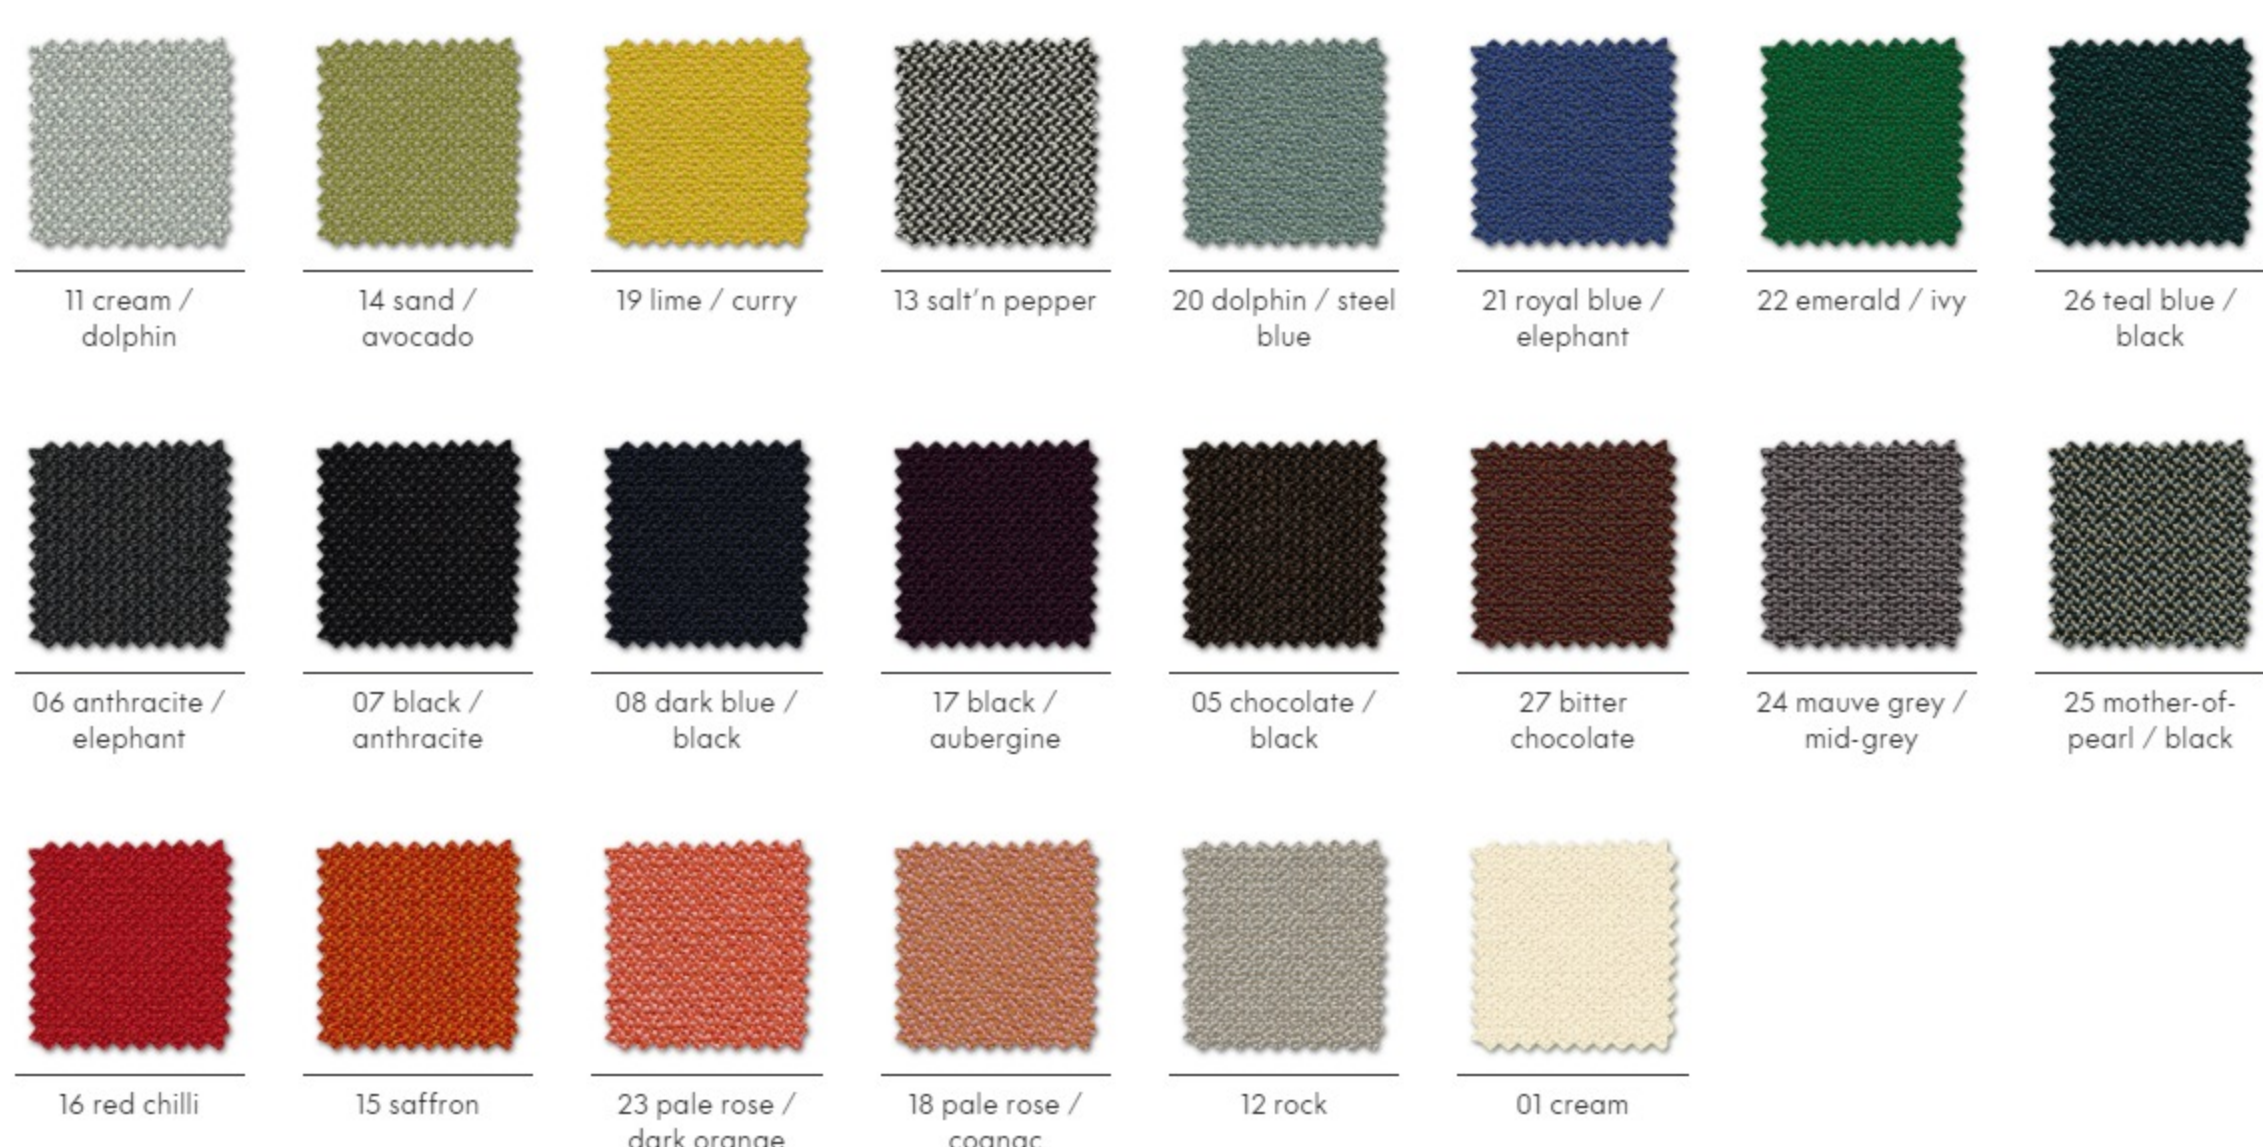

Hopsak (35)

Other colours ^

Cosy 2 (15)

Other colours ^

Tonus (13)

Other colours ^

Crede (22)

Other colours ^

Legs (2)

Material description

- **Seat shell:** laminated.
- **Upholstery:** polyurethane foam with fabric cover.
- **Legs:** black ash or natural oak.
- **Glides:** fitted with plastic glides for carpet, felt glides for hard floors additionally included.
- **Origin of wood:** oak (*Quercus robur*) and ash (*Fraxinus excelsior*) from Western Europe and/or Poland.