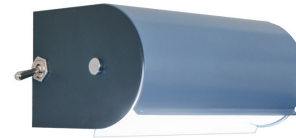

APPLIQUE CYLINDRIQUE PETITE

Charlotte Perriand

LED wall lamp with cylindrical lampshade available in two sizes (Longue e Petite) in light blue painted metal. Perriand's interest in pivoting screens reflects his observation on human gestures: a simple touch allows the light beam to be controlled and directed.

LED/HALO/FLUO

LAMPING

Source	E14
Total power	40W
Emission	indirect orientable
Switching	dimmable, according to bulb
Tension	230V
Materials	aluminum, methacrylate
Notes	switch on board, anthracite grey RAL7016, light blue RAL5024