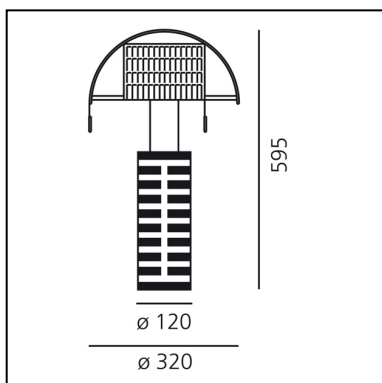

Shogun tavolo

Mario Botta

IP20   

LUMINAIRE

- Watt: **150W**
- Voltage: **220V-240V**
- Delivered lumens output: **2870lm**

DESCRIPTION

Painted metal stem; white adjustable diffusers in painted perforated plate steel.

PRODUCT CODE: A000300

FEATURES

- Article Code: **A000300**
- Colour: **Black / White**
- Installation: **Table**
- Material: **aluminium, steel**
- Series: **Design Collection**
- Environment: **Indoor**
- Area contract: **Residential**
- Emission: **Diffused**
- design by: **Mario Botta**

DIMENSIONS

- Height: **cm 59.5**
- Diameter: **cm 32**
- Base Diameter: **cm 12**

NOT INCLUDED SOURCES

- Category: **HALO**
- Number: **1**
- Lbs: **Qt32**
- Watt: **150W**
- Socket: **E27**
- Color Rendering: **1a**
- Color temperature (K): **2900K**
- Duration (h): **2000h**