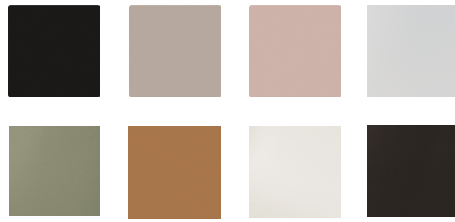


Beetle Dining Chair, Un-Upholstered - Conic base

Designed by GamFratesi - 2013

ITEM NUMBER

10255

DESCRIPTION

With the introduction of the un-upholstered Beetle Chair, the collection has bloomed into a chair series with unlimited possibilities. The Beetle Chair is no longer only an upholstered chair but also available with a polypropylene plastic shell, giving it a lighter expression with notable durability at a lower price point. The chair's subtle matte texture offers a soft tactility where its outstanding sitting comfort is obtained. Thanks to the wide spectrum of colour and base options, the un-upholstered Beetle is an ideal solution for both formal and informal spaces alike. Mix and match between the seven harmonious colours to create a personal expression.

Materials & Finishes

BASE FINISH

Antique Brass Base, Black Matt Base, Black Chrome Base, Brass Semi Matt Base, Chrome Base

SHELL COLOR

Black, New Beige, Sweet Pink, Lunar Grey, Fern Green, Amber Brown, Alabaster White, Mocha Brown