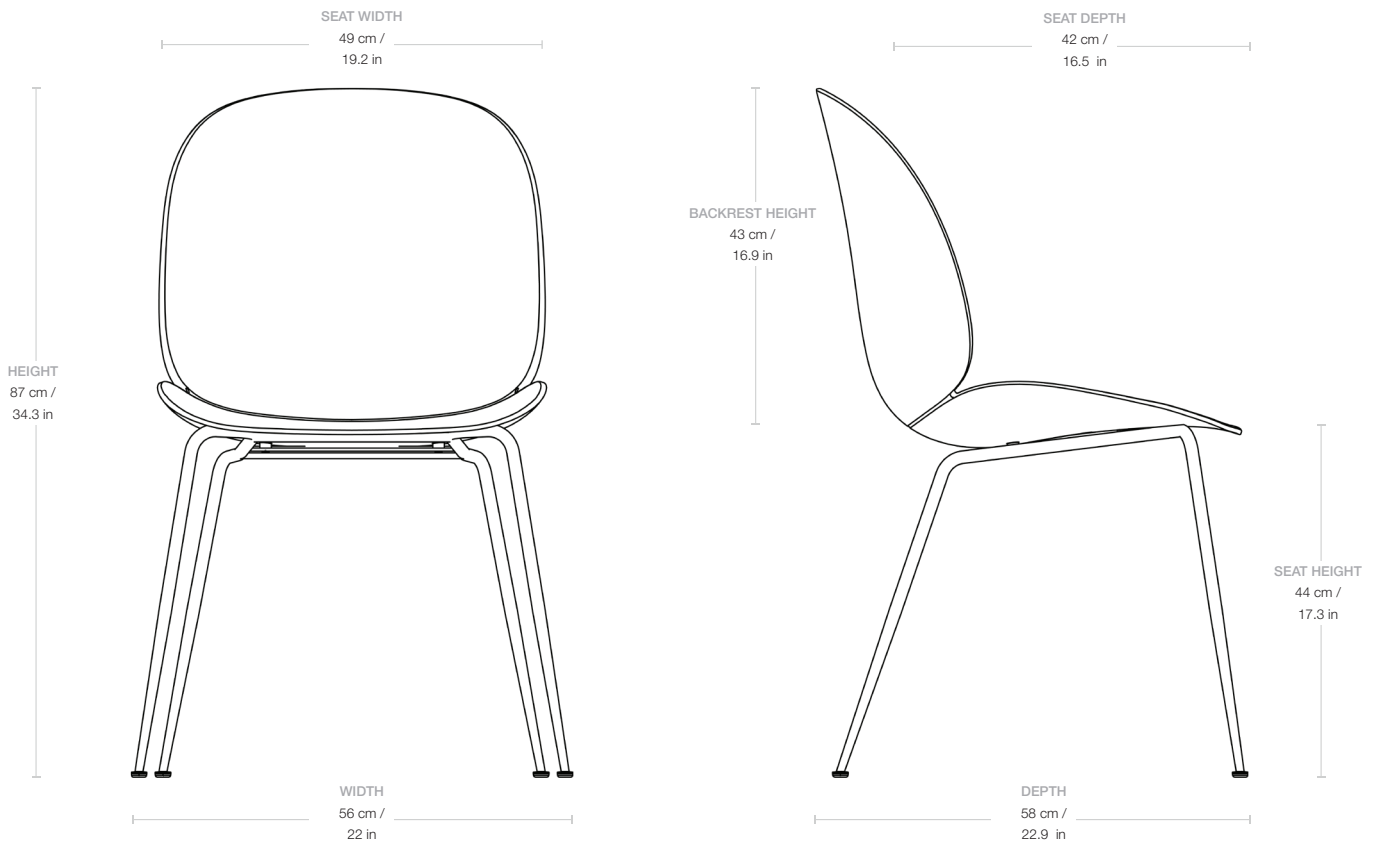


Beetle Dining Chair, Un-Upholstered - Conic base

Designed by GamFratesi - 2013

ITEM NUMBER

10255

DESCRIPTION

With the introduction of the un-upholstered Beetle Chair, the collection has bloomed into a chair series with unlimited possibilities. The Beetle Chair is no longer only an upholstered chair but also available with a polypropylene plastic shell, giving it a lighter expression with notable durability at a lower price point. The chair's subtle matte texture offers a soft tactility where its outstanding sitting comfort is obtained. Thanks to the wide spectrum of colour and base options, the un-upholstered Beetle is an ideal solution for both formal and informal spaces alike. Mix and match between the seven harmonious colours to create a personal expression.

Materials & Finishes

BASE FINISH

Antique Brass Base, Black Matt Base, Black Chrome Base, Brass Semi Matt Base, Chrome Base

SHELL COLOR

Black, New Beige, Sweet Pink, Lunar Grey, Fern Green, Amber Brown, Alabaster White, Mocha Brown

MATERIALS

51% recycled PP/49% virgin PP, 51% recycled HDPE/49% virgin HDPE, STEEL

Dimensions

WIDTH	56 cm / 22 in
DEPTH	58 cm / 22.9 in
HEIGHT	87 cm / 34.3
SEAT WIDTH	49 cm / 19.2 in
SEAT DEPTH	42 cm / 16.5 in
SEAT HEIGHT	44 cm / 17.3 in
BACKREST HEIGHT	43 cm / 16.9 in

Weight

TOTAL WEIGHT	6 kg / 13.2 lbs
LEGS WEIGHT	2.4 kg / 5.3 lbs
SHELL WEIGHT	3.6 kg / 8 lbs

Packaging

NUMBER OF PARCELS	1
PACKAGING LENGTH	59 cm / 23.2 in
PACKAGING WIDTH	58 cm / 23 in
PACKAGING HEIGHT	92 cm / 36.2 in
PACKAGING WEIGHT	2.5 kg / 5.5 lbs
GROSS WEIGHT	8.5 kg / 19 lbs