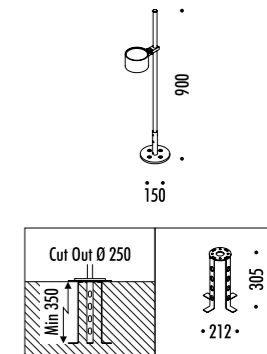

The sizes are expressed in millimeters.

DESIGN DANIELE SPREGA - 2021
LAMPADA DA ESTERNO - ACCIAIO INOX AISI 316L - METALLO
OUTDOOR LAMP - METAL - AISI 316L STAINLESS STEEL

CE  IP65

BUBKA BOLLARD

1A1440400.27.20	NERO OPACO / MATT BLACK - 2700K	MAX 700 mA DC - 8,4 W LED 2700K - 639 lm - CRI > 90 / 3000K - 639 lm - CRI > 90
1A1440400.30.20	NERO OPACO / MATT BLACK - 3000K	STELO IN ACCIAIO INOX AISI 316L - CAVO NERO 9 m - KIT INSTALLAZIONE OPZIONALE NON INCLUSO DIMENSIONI TAGLIO Ø 250 mm - SPAZIO MINIMO PER INCASSO 350 mm - ORIENTABILE DRIVER NON INCLUSO AIS I 316L STAINLESS STEEL STEM - BLACK CABLE 9 m - OPTIONAL INSTALLATION KIT NOT INCLUDED CUT-OUT Ø 250 mm - MINIMUM SPACE FOR MOUNTING 350 mm - ADJUSTABLE DRIVER NOT INCLUDED

KIT INSTALLAZIONE OPZIONALI / OPTIONAL INSTALLATION KITS

1A3620000.00.00	STANDARD	TIRAFONDO INSTALLAZIONE / INSTALLATION ANCHORING BOLT

ACCESSORI OPZIONALI / OPTIONAL ACCESSORIES

1A3610400.27.20	NERO OPACO / MATT BLACK - 2700K	TESTA LED SUPPLEMENTARE / ADDITIONAL LED HEAD MAX 700 mA DC - 8,4 W LED - 639 lm - CRI > 90
1A3610400.30.20	NERO OPACO / MATT BLACK - 3000K	DRIVER NON INCLUSO / DRIVER NOT INCLUDED