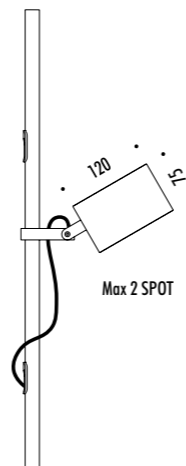

The sizes are expressed in millimeters.

DESIGN DANIELE SPREGA - 2021
LAMPADA DA ESTERNO - ACCIAIO INOX AISI 316L - METALLO
OUTDOOR LAMP - METAL - AISI 316L STAINLESS STEEL

CE  IP65

BUBKA BOLLARD

1A1440400.27.20	NERO OPACO / MATT BLACK - 2700K	MAX 700 mA DC - 8,4 W LED 2700K - 639 lm - CRI > 90 / 3000K - 639 lm - CRI > 90
1A1440400.30.20	NERO OPACO / MATT BLACK - 3000K	STELO IN ACCIAIO INOX AISI 316L - CAVO NERO 9 m - KIT INSTALLAZIONE OPZIONALE NON INCLUSO DIMENSIONI TAGLIO Ø 250 mm - SPAZIO MINIMO PER INCASSO 350 mm - ORIENTABILE DRIVER NON INCLUSO AIS I 316L STAINLESS STEEL STEM - BLACK CABLE 9 m - OPTIONAL INSTALLATION KIT NOT INCLUDED CUT-OUT Ø 250 mm - MINIMUM SPACE FOR MOUNTING 350 mm - ADJUSTABLE DRIVER NOT INCLUDED

KIT INSTALLAZIONE OPZIONALI / OPTIONAL INSTALLATION KITS

1A3620000.00.00	STANDARD	TIRAFONDO INSTALLAZIONE / INSTALLATION ANCHORING BOLT

ACCESSORI OPZIONALI / OPTIONAL ACCESSORIES

1A3610400.27.20	NERO OPACO / MATT BLACK - 2700K	TESTA LED SUPPLEMENTARE / ADDITIONAL LED HEAD MAX 700 mA DC - 8,4 W LED - 639 lm - CRI > 90
1A3610400.30.20	NERO OPACO / MATT BLACK - 3000K	DRIVER NON INCLUSO / DRIVER NOT INCLUDED