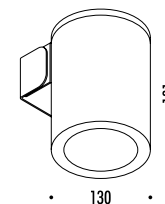

DESIGN 2011
LAMPADA DA ESTERNO - METALLO - VETRO
OUTDOOR LAMP - METAL - GLASS
ENERGY CLASS: A++ , A+ , A

CHILLOUT

CE IP 65

158603	BIANCO OPACO / MATT WHITE	220-240 V - 50/60 Hz - MAX 12 W LED - E27 ORIENTABILE - NON DIMMERABILE - LAMPADINA INCLUSA ADJUSTABLE - NOT DIMMABLE - BULB INCLUDED
		 COD. 5033073 LED - 9,5 W - 3000K - 760 lm - EFFICIENCY A+