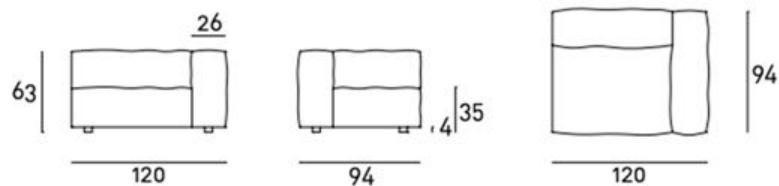

Configuration 1

NW1T094B

End element with right/left
low armrest cm.94x26
cm.120x94x63

Quantity for COM covering
mt.4,70

NW1T094A

End element with right/left
high armrest cm.94x26
cm.120x94x63

Configuration 2

NW1T9128L

End element with right/left
low wide armrest cm.94x34
cm.128x94x63

Quantity for COM covering
mt.4,75

NW1T094A

End element with right/left
high armrest cm.94x26
cm.120x94x63

NW1E127094

Element without armrest
cm.127x94x63

Quantity for COM covering
mt.4,30

Configuration 3

NW1T094B

End element with right/left
low armrest cm.94x26
cm.120x94x63

Quantity for COM covering
mt.4,70

NW1S160A

Long seat with right/left
high armrest cm.94x26
cm.120x160x63