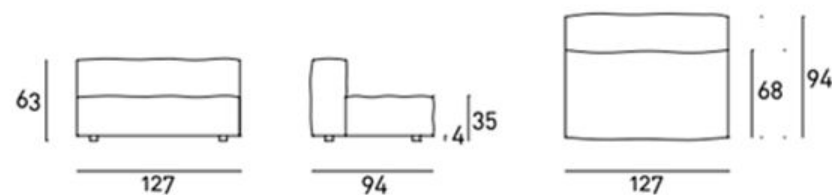

Configuration 1

NW1T094B

End element with right/left
low armrest cm.94x26
cm.120x94x63

Quantity for COM covering
mt.4,70

NW1T094A

End element with right/left
high armrest cm.94x26
cm.120x94x63

Configuration 2

NW1T9128L

End element with right/left
low wide armrest cm.94x34
cm.128x94x63

Quantity for COM covering
mt.4,75

NW1T094A

End element with right/left
high armrest cm.94x26
cm.120x94x63

NW1E127094

Element without armrest
cm.127x94x63

Quantity for COM covering
mt.4,30

Configuration 3

NW1T094B

End element with right/left
low armrest cm.94x26
cm.120x94x63

Quantity for COM covering
mt.4,70

NW1S160A

Long seat with right/left
high armrest cm.94x26
cm.120x160x63