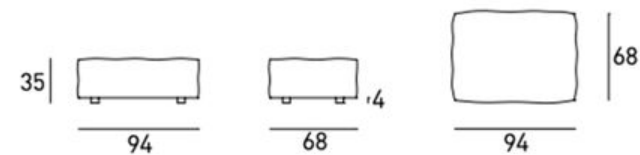

NW1F068

Footrest
cm.94x68x35

Quantity for COM covering
mt.2,00