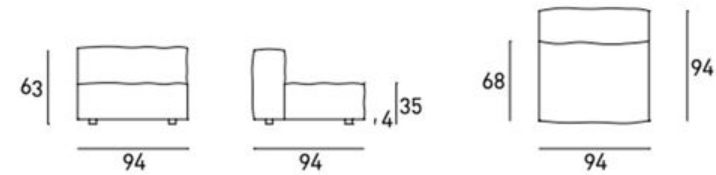

NW1E094

Element without armrest
cm.94x94x63

Quantity for COM covering
mt.3,50