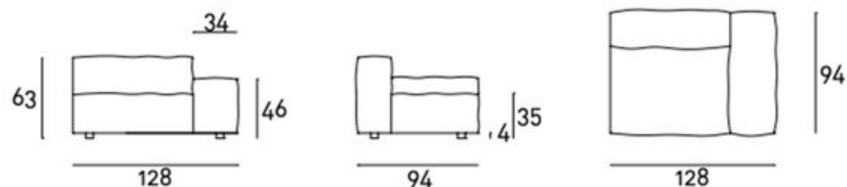

Configuration 1

NW1T094B

End element with right/left
low armrest cm.94x26
cm.120x94x63

Quantity for COM covering
mt.4,70

NW1T094A

End element with right/left
high armrest cm.94x26
cm.120x94x63

Configuration 2

NW1T9128L

End element with right/left
low wide armrest cm.94x34
cm.128x94x63

Quantity for COM covering
mt.4,75

NW1T094A

End element with right/left
high armrest cm.94x26
cm.120x94x63

NW1E127094

Element without armrest
cm.127x94x63

Quantity for COM covering
mt.4,30

Configuration 3

NW1T094B

End element with right/left
low armrest cm.94x26
cm.120x94x63

Quantity for COM covering
mt.4,70

NW1S160A

Long seat with right/left
high armrest cm.94x26
cm.120x160x63