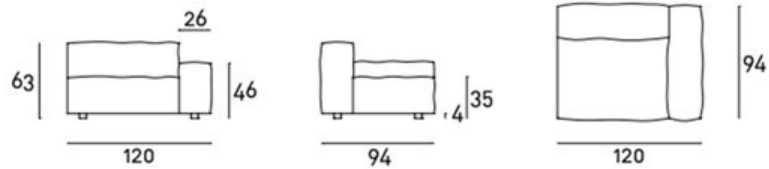

Configuration 1

NW1T094B

End element with right/left
low armrest cm.94x26
cm.120x94x63

Quantity for COM covering
mt.4,70

NW1T094A

End element with right/left
high armrest cm.94x26
cm.120x94x63

Configuration 2

NW1T9128L

End element with right/left
low wide armrest cm.94x34
cm.128x94x63

Quantity for COM covering
mt.4,75

NW1T094A

End element with right/left
high armrest cm.94x26
cm.120x94x63

NW1E127094

Element without armrest
cm.127x94x63

Quantity for COM covering
mt.4,30

Configuration 3

NW1T094B

End element with right/left
low armrest cm.94x26
cm.120x94x63

Quantity for COM covering
mt.4,70

NW1S160A

Long seat with right/left
high armrest cm.94x26
cm.120x160x63