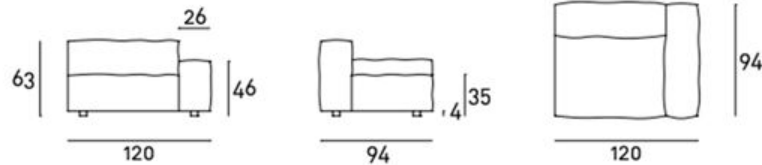

Configuration 1

NW1T094B

End element with right/left
low armrest cm.94x26
cm.120x94x63

Quantity for COM covering
mt.4,70

NW1T094A

End element with right/left
high armrest cm.94x26
cm.120x94x63

Configuration 2

NW1T9128L

End element with right/left
low wide armrest cm.94x34
cm.128x94x63

Quantity for COM covering
mt.4,75

NW1T094A

End element with right/left
high armrest cm.94x26
cm.120x94x63

NW1E127094

Element without armrest
cm.127x94x63

Quantity for COM covering
mt.4,30

Configuration 3

NW1T094B

End element with right/left
low armrest cm.94x26
cm.120x94x63

Quantity for COM covering
mt.4,70

NW1S160A

Long seat with right/left
high armrest cm.94x26
cm.120x160x63