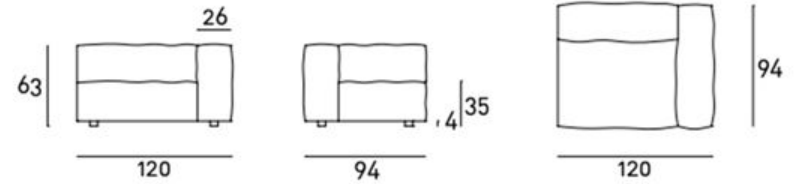

Configuration 1

NW1T094B

End element with right/left
low armrest cm.94x26
cm.120x94x63

Quantity for COM covering
mt.4,70

NW1T094A

End element with right/left
high armrest cm.94x26
cm.120x94x63

Configuration 2

NW1T9128L

End element with right/left
low wide armrest cm.94x34
cm.128x94x63

Quantity for COM covering
mt.4,75

NW1T094A

End element with right/left
high armrest cm.94x26
cm.120x94x63

NW1E127094

Element without armrest
cm.127x94x63

Quantity for COM covering
mt.4,30

Configuration 3

NW1T094B

End element with right/left
low armrest cm.94x26
cm.120x94x63

Quantity for COM covering
mt.4,70

NW1S160A

Long seat with right/left
high armrest cm.94x26
cm.120x160x63