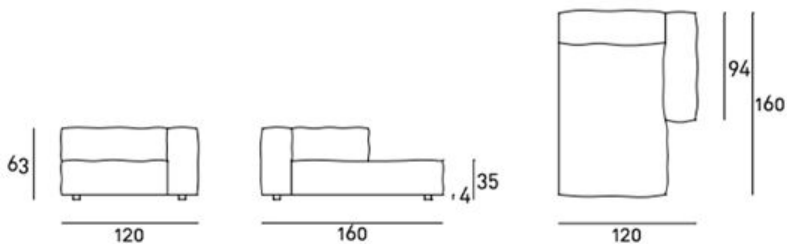

Configuration 1

NW1T094B

End element with right/left
low armrest cm.94x26
cm.120x94x63

Quantity for COM covering
mt.4,70

NW1T094A

End element with right/left
high armrest cm.94x26
cm.120x94x63

Configuration 2

NW1T9128L

End element with right/left
low wide armrest cm.94x34
cm.128x94x63

Quantity for COM covering
mt.4,75

NW1T094A

End element with right/left
high armrest cm.94x26
cm.120x94x63

NW1E127094

Element without armrest
cm.127x94x63

Quantity for COM covering
mt.4,30

Configuration 3

NW1T094B

End element with right/left
low armrest cm.94x26
cm.120x94x63

Quantity for COM covering
mt.4,70

NW1S160A

Long seat with right/left
high armrest cm.94x26
cm.120x160x63