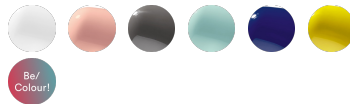

Binic, tavolo

by Ionna Vautrin

FOSCARINI

DESCRIPTION

Binic is the name of a small lighthouse on the coast of Brittany, the region the designer Ionna Vautrin comes from, which is the inspiring theme of this small table lamp filled with character. Its colorful and unusual shape whets the imagination and is immediately appealing. The round glossy finish upper volume is supported by a conical satin finish base, casting an intense and uniform spotlight downwards. With its palette of 6 trendy colours, Binic is in tune with the personality of whoever chooses his or her favourite version and it blends in seamlessly with a range of domestic environments and styles: a study, a child's or an adult's bedroom or a personal corner in a living room. A packaging designed by Ionna Vautrin herself, unique and fun like the lamp itself, suggests Binic as a "take away" object, to be given away as a present, or for personal use.

MATERIALS

Batch-dyed ABS and polycarbonate

COLORS

Anthracite, White, Blue, Yellow, Pink, Aquamarine, Be Colour! 01, Be Colour! 02, Be Colour! 03, Be Colour! 04, Be Colour! 05

Binic, tavolo

technical details

FOSCARINI

Table lamp with direct light. Matt batch-dyed ABS base with metal ballast inside, upper part in glossy finish batch-dyed ABS with a white parabola and diffuser inside it, both in polycarbonate. ON/OFF switch on the transparent cable.

Binic

SCHEMATIC & LIGHT EMISSION

MATERIAL

Batch-dyed ABS and polycarbonate

COLORS

ACCESSORIES

Binic

LIGHT SOURCE