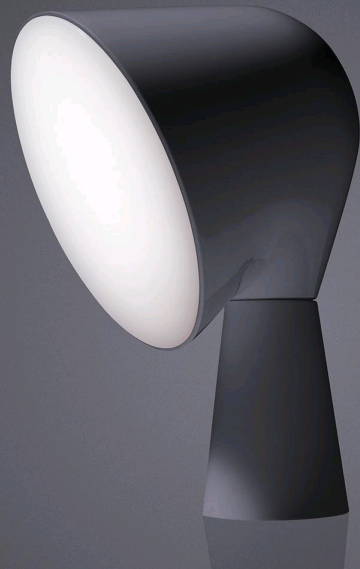

Binic, tavolo

by Ionna Vautrin

FOSCARINI

DESCRIPTION

Binic is the name of a small lighthouse on the coast of Brittany, the region the designer Ionna Vautrin comes from, which is the inspiring theme of this small table lamp filled with character. Its colorful and unusual shape whets the imagination and is immediately appealing. The round glossy finish upper volume is supported by a conical satin finish base, casting an intense and uniform spotlight downwards. With its palette of 6 trendy colours, Binic is in tune with the personality of whoever chooses his or her favourite version and it blends in seamlessly with a range of domestic environments and styles: a study, a child's or an adult's bedroom or a personal corner in a living room. A packaging designed by Ionna Vautrin herself, unique and fun like the lamp itself, suggests Binic as a "take away" object, to be given away as a present, or for personal use.

MATERIALS

Batch-dyed ABS and polycarbonate

COLORS

Anthracite, White, Blue, Yellow, Pink, Aquamarine, Be Colour! 01, Be Colour! 02, Be Colour! 03, Be Colour! 04, Be Colour! 05

Binic, tavolo

technical details

FOSCARINI

Table lamp with direct light. Matt batch-dyed ABS base with metal ballast inside, upper part in glossy finish batch-dyed ABS with a white parabola and diffuser inside it, both in polycarbonate. ON/OFF switch on the transparent cable.

Binic

SCHEMATIC & LIGHT EMISSION

MATERIAL

Batch-dyed ABS and polycarbonate

COLORS

ACCESSORIES

Binic

LIGHT SOURCE