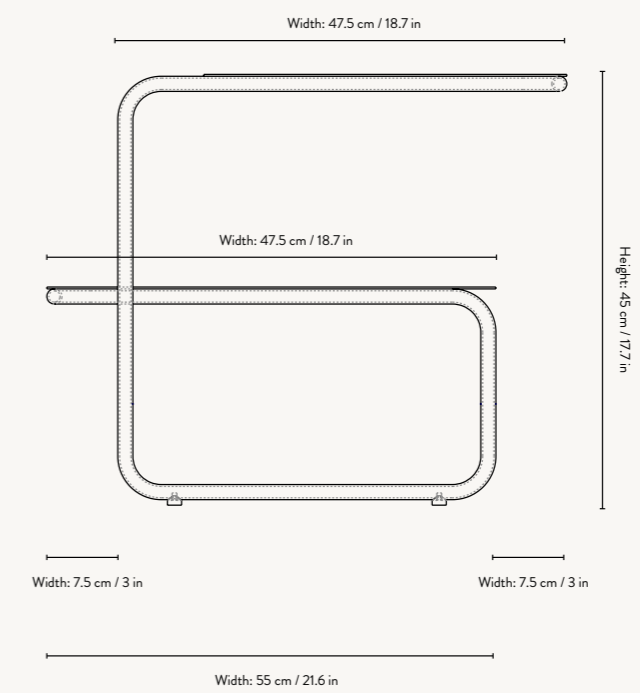

LEVEL TABLES

PRODUCT INFO

ferm
LIVING

LEVEL TABLES

With their intriguing, asymmetrical profile, the Level Tables presents a modern expression based on a solitary geometric form: its frame made from a single continual line. With two levels that offer ample surface space, the table is ideal for extra storage. The Level Tables crafted from powder coated steel, and can be used both indoors and out.

PRODUCT INFO

Product types:	Coffee Table Side Table
Origin:	Italy
Weight:	Level Coffe Table: 15 kg Level Side Table: 7 kg
Material:	Material: Powder coated steel
Dimensions:	Level Coffe Table: H: 40 x W: 79 x D: 60 cm / H: 15.7 x W: 31.1 x D: 23.6 in Level Side Table: H: 45 x W: 55 x D: 35 cm / H: 17.7 x W: 21.7 x D: 13.8 in
Design:	ferm LIVING
Info:	Suitable for outdoor use
Care instructions:	Wipe with a damp cloth

LEVEL COFFEE TABLE

LEVEL SIDE TABLE

1104263807
Cashmere

1104263808
Olive

1104263806
Black

LEVEL SIDE TABLE

Size: H: 45 x W: 55 x D: 35 cm
H: 17.7 x W: 21.7 x D: 13.8 in
Material: Powder coated steel
Care: Wipe with a damp cloth
Info: Suitable for outdoor use.
Registered design
Country: Italy
Net. weight: 7 kg
Packsize: 1

1104265436
Black

LEVEL COFFEE TABLE

Size: H: 40 x W: 79 x D: 60 cm
H: 15.7 x W: 31.1 x D: 23.6 in
Material: Powder coated steel
Care: Wipe with a damp cloth
Info: Suitable for outdoor use.
Registered design
Country: Italy
Net. weight: 15 kg
Packsize: 1