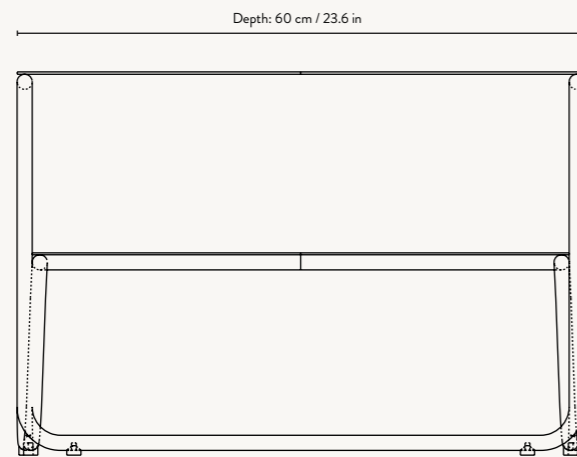

LEVEL TABLES

PRODUCT INFO

ferm
LIVING

LEVEL TABLES

With their intriguing, asymmetrical profile, the Level Tables presents a modern expression based on a solitary geometric form: its frame made from a single continual line. With two levels that offer ample surface space, the table is ideal for extra storage. The Level Tables crafted from powder coated steel, and can be used both indoors and out.

PRODUCT INFO

Product types:	Coffee Table Side Table
Origin:	Italy
Weight:	Level Coffe Table: 15 kg Level Side Table: 7 kg
Material:	Material: Powder coated steel
Dimensions:	Level Coffe Table: H: 40 x W: 79 x D: 60 cm / H: 15.7 x W: 31.1 x D: 23.6 in Level Side Table: H: 45 x W: 55 x D: 35 cm / H: 17.7 x W: 21.7 x D: 13.8 in
Design:	ferm LIVING
Info:	Suitable for outdoor use
Care instructions:	Wipe with a damp cloth

LEVEL COFFEE TABLE

LEVEL SIDE TABLE

1104263807
Cashmere

1104263808
Olive

1104263806
Black

LEVEL SIDE TABLE

Size: H: 45 x W: 55 x D: 35 cm
H: 17.7 x W: 21.7 x D: 13.8 in
Material: Powder coated steel
Care: Wipe with a damp cloth
Info: Suitable for outdoor use.
Registered design
Country: Italy
Net. weight: 7 kg
Packsize: 1

1104265436
Black

LEVEL COFFEE TABLE

Size: H: 40 x W: 79 x D: 60 cm
H: 15.7 x W: 31.1 x D: 23.6 in
Material: Powder coated steel
Care: Wipe with a damp cloth
Info: Suitable for outdoor use.
Registered design
Country: Italy
Net. weight: 15 kg
Packsize: 1