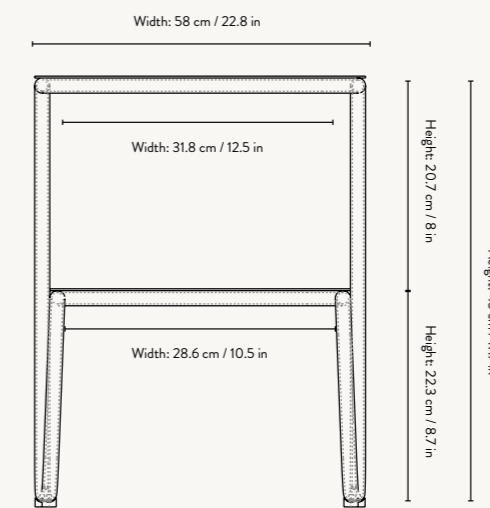

LEVEL TABLES

PRODUCT INFO

ferm
LIVING

LEVEL TABLES

With their intriguing, asymmetrical profile, the Level Tables presents a modern expression based on a solitary geometric form: its frame made from a single continual line. With two levels that offer ample surface space, the table is ideal for extra storage. The Level Tables crafted from powder coated steel, and can be used both indoors and out.

PRODUCT INFO

Product types:	Coffee Table Side Table
Origin:	Italy
Weight:	Level Coffe Table: 15 kg Level Side Table: 7 kg
Material:	Material: Powder coated steel
Dimensions:	Level Coffe Table: H: 40 x W: 79 x D: 60 cm / H: 15.7 x W: 31.1 x D: 23.6 in Level Side Table: H: 45 x W: 55 x D: 35 cm / H: 17.7 x W: 21.7 x D: 13.8 in
Design:	ferm LIVING
Info:	Suitable for outdoor use
Care instructions:	Wipe with a damp cloth

LEVEL COFFEE TABLE

LEVEL SIDE TABLE

1104263807
Cashmere

1104263808
Olive

1104263806
Black

LEVEL SIDE TABLE

Size: H: 45 x W: 55 x D: 35 cm
H: 17.7 x W: 21.7 x D: 13.8 in
Material: Powder coated steel
Care: Wipe with a damp cloth
Info: Suitable for outdoor use.
Registered design
Country: Italy
Net. weight: 7 kg
Packsize: 1

1104265436
Black

LEVEL COFFEE TABLE

Size: H: 40 x W: 79 x D: 60 cm
H: 15.7 x W: 31.1 x D: 23.6 in
Material: Powder coated steel
Care: Wipe with a damp cloth
Info: Suitable for outdoor use.
Registered design
Country: Italy
Net. weight: 15 kg
Packsize: 1