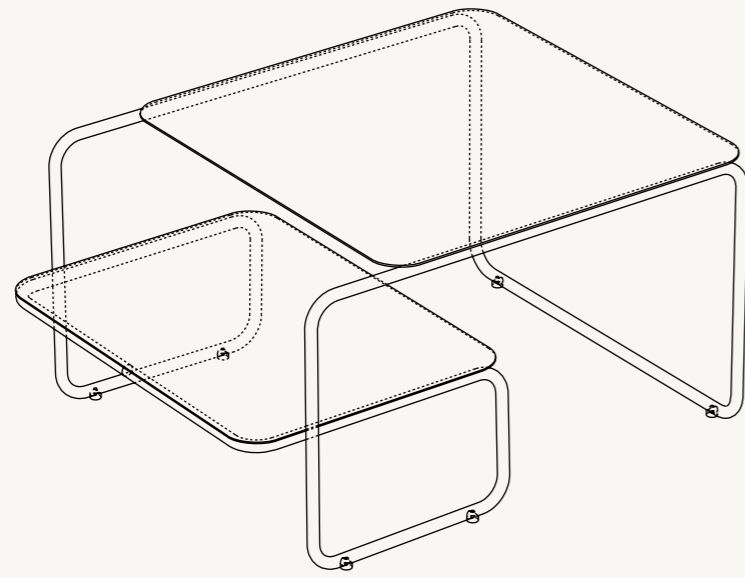

LEVEL TABLES

PRODUCT INFO

ferm
LIVING

LEVEL TABLES

With their intriguing, asymmetrical profile, the Level Tables presents a modern expression based on a solitary geometric form: its frame made from a single continual line. With two levels that offer ample surface space, the table is ideal for extra storage. The Level Tables crafted from powder coated steel, and can be used both indoors and out.

PRODUCT INFO

Product types:	Coffee Table Side Table
Origin:	Italy
Weight:	Level Coffe Table: 15 kg Level Side Table: 7 kg
Material:	Material: Powder coated steel
Dimensions:	Level Coffe Table: H: 40 x W: 79 x D: 60 cm / H: 15.7 x W: 31.1 x D: 23.6 in Level Side Table: H: 45 x W: 55 x D: 35 cm / H: 17.7 x W: 21.7 x D: 13.8 in
Design:	ferm LIVING
Info:	Suitable for outdoor use
Care instructions:	Wipe with a damp cloth

LEVEL COFFEE TABLE

LEVEL SIDE TABLE

1104263807
Cashmere

1104263808
Olive

1104263806
Black

LEVEL SIDE TABLE

Size: H: 45 x W: 55 x D: 35 cm
H: 17.7 x W: 21.7 x D: 13.8 in
Material: Powder coated steel
Care: Wipe with a damp cloth
Info: Suitable for outdoor use.
Registered design
Country: Italy
Net. weight: 7 kg
Packsize: 1

1104265436
Black

LEVEL COFFEE TABLE

Size: H: 40 x W: 79 x D: 60 cm
H: 15.7 x W: 31.1 x D: 23.6 in
Material: Powder coated steel
Care: Wipe with a damp cloth
Info: Suitable for outdoor use.
Registered design
Country: Italy
Net. weight: 15 kg
Packsize: 1