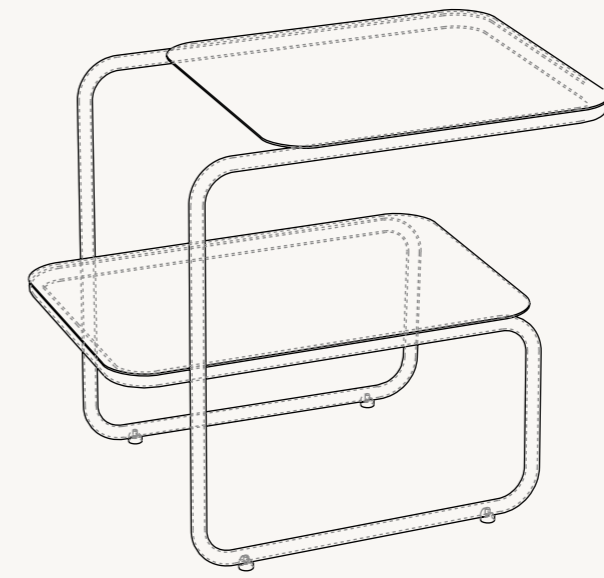

LEVEL TABLES

PRODUCT INFO

ferm
LIVING

LEVEL TABLES

With their intriguing, asymmetrical profile, the Level Tables presents a modern expression based on a solitary geometric form: its frame made from a single continual line. With two levels that offer ample surface space, the table is ideal for extra storage. The Level Tables crafted from powder coated steel, and can be used both indoors and out.

PRODUCT INFO

Product types:	Coffee Table Side Table
Origin:	Italy
Weight:	Level Coffe Table: 15 kg Level Side Table: 7 kg
Material:	Material: Powder coated steel
Dimensions:	Level Coffe Table: H: 40 x W: 79 x D: 60 cm / H: 15.7 x W: 31.1 x D: 23.6 in Level Side Table: H: 45 x W: 55 x D: 35 cm / H: 17.7 x W: 21.7 x D: 13.8 in
Design:	ferm LIVING
Info:	Suitable for outdoor use
Care instructions:	Wipe with a damp cloth

LEVEL COFFEE TABLE

LEVEL SIDE TABLE

1104263807
Cashmere

1104263808
Olive

1104263806
Black

LEVEL SIDE TABLE

Size: H: 45 x W: 55 x D: 35 cm
H: 17.7 x W: 21.7 x D: 13.8 in
Material: Powder coated steel
Care: Wipe with a damp cloth
Info: Suitable for outdoor use.
Registered design
Country: Italy
Net. weight: 7 kg
Packsize: 1

1104265436
Black

LEVEL COFFEE TABLE

Size: H: 40 x W: 79 x D: 60 cm
H: 15.7 x W: 31.1 x D: 23.6 in
Material: Powder coated steel
Care: Wipe with a damp cloth
Info: Suitable for outdoor use.
Registered design
Country: Italy
Net. weight: 15 kg
Packsize: 1