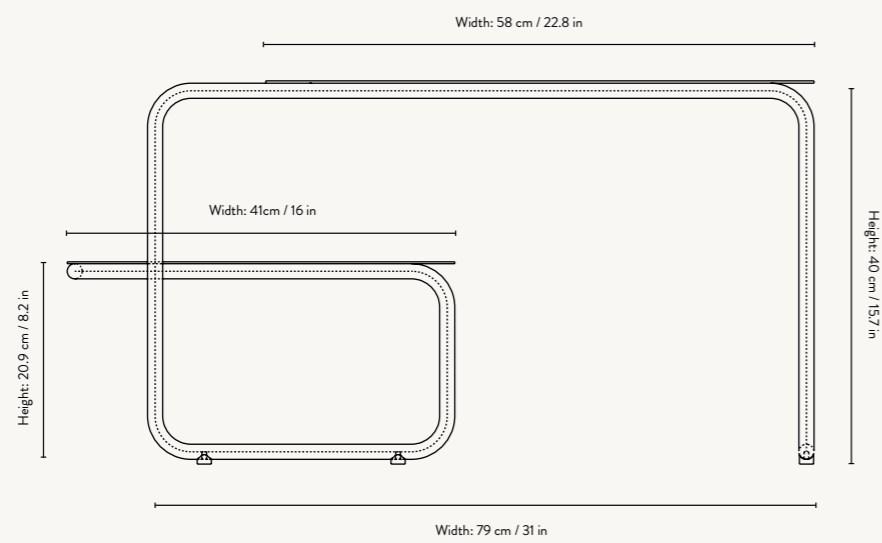

LEVEL TABLES

PRODUCT INFO

ferm
LIVING

LEVEL TABLES

With their intriguing, asymmetrical profile, the Level Tables presents a modern expression based on a solitary geometric form: its frame made from a single continual line. With two levels that offer ample surface space, the table is ideal for extra storage. The Level Tables crafted from powder coated steel, and can be used both indoors and out.

PRODUCT INFO

Product types:	Coffee Table Side Table
Origin:	Italy
Weight:	Level Coffe Table: 15 kg Level Side Table: 7 kg
Material:	Material: Powder coated steel
Dimensions:	Level Coffe Table: H: 40 x W: 79 x D: 60 cm / H: 15.7 x W: 31.1 x D: 23.6 in Level Side Table: H: 45 x W: 55 x D: 35 cm / H: 17.7 x W: 21.7 x D: 13.8 in
Design:	ferm LIVING
Info:	Suitable for outdoor use
Care instructions:	Wipe with a damp cloth

LEVEL COFFEE TABLE

LEVEL SIDE TABLE

1104263807
Cashmere

1104263808
Olive

1104263806
Black

LEVEL SIDE TABLE

Size: H: 45 x W: 55 x D: 35 cm
H: 17.7 x W: 21.7 x D: 13.8 in
Material: Powder coated steel
Care: Wipe with a damp cloth
Info: Suitable for outdoor use.
Registered design
Country: Italy
Net. weight: 7 kg
Packsize: 1

1104265436
Black

LEVEL COFFEE TABLE

Size: H: 40 x W: 79 x D: 60 cm
H: 15.7 x W: 31.1 x D: 23.6 in
Material: Powder coated steel
Care: Wipe with a damp cloth
Info: Suitable for outdoor use.
Registered design
Country: Italy
Net. weight: 15 kg
Packsize: 1