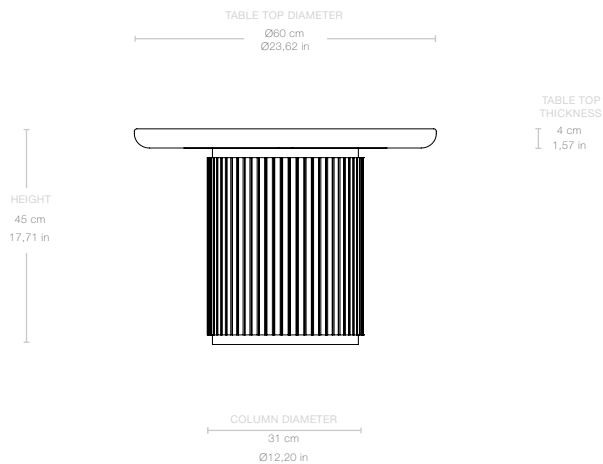

MATERIALS

Solid Oak, Veneer Oak

Dimensions

TABLE TOP DIAMETER $\text{\O}60$ cm / $\text{\O}23,62$ in

HEIGHT 45 cm / 17,71 in

COLUMN DIAMETER $\text{\O}31$ cm / $\text{\O}12,20$ in

TABLE TOP THICKNESS 4 cm / 1,57 in

TABLE TOP DIAMETER	Ø60 cm / Ø23,62 in
HEIGHT	45 cm / 17,71 in
COLUMN DIAMETER	Ø31 cm / Ø12,20 in
TABLE TOP THICKNESS	4 cm / 1,57 in

Weight

TOTAL WEIGHT	39 kg / 85,98 lbs
TABLE TOP WEIGHT	33 kg / 72,75 lbs
COLUMN WEIGHT	6 kg / 13,22 lbs

MATERIALS

Solid Oak, Veneer Oak

Dimensions

TABLE TOP DIAMETER Ø120 cm / Ø47,24 in

HEIGHT 45 cm / 17,71 in

COLUMN DIAMETER Ø31 cm / Ø12,20 in

TABLE TOP THICKNESS 4 cm / 1,57 in

Weight

TABLE TOP DIAMETER Ø120 cm / Ø47,24 in

HEIGHT 45 cm / 17,71 in

COLUMN DIAMETER Ø31 cm / Ø12,20 in

TABLE TOP THICKNESS 4 cm / 1,57 in

Weight

TOTAL WEIGHT 149 kg / 328,48 lbs

TABLE TOP WEIGHT 124 kg / 273,37 lbs