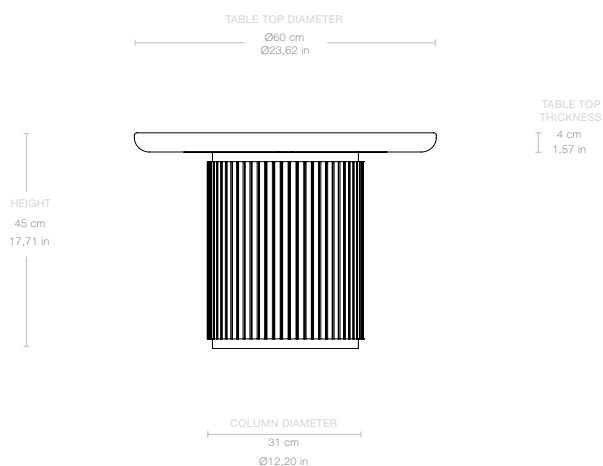

MATERIALS

Solid Oak, Veneer Oak

Dimensions

TABLE TOP DIAMETER $\text{\O}60$ cm / $\text{\O}23,62$ in

HEIGHT 45 cm / 17,71 in

COLUMN DIAMETER $\text{\O}31$ cm / $\text{\O}12,20$ in

TABLE TOP THICKNESS 4 cm / 1,57 in

Weight

TOTAL WEIGHT 18,5 kg / 40,78 lbs

TABLE TOP WEIGHT 12,5 kg / lbs

COLUMN WEIGHT 6 kg / 13,22 lbs

Number of parcels 2

TABLE TOP

PACKAGING LENGTH	80 cm / 31,49 in
PACKAGING WIDTH	80 cm / 31,49 in
PACKAGING HEIGHT	12 cm / 4,72 in
PACKAGING WEIGHT	15 kg / 33,06 lbs
GROSS WEIGHT	27,5 kg / 60,62 lbs

TABLE TOP DIAMETER	Ø60 cm / Ø23,62 in
HEIGHT	45 cm / 17,71 in
COLUMN DIAMETER	Ø31 cm / Ø12,20 in
TABLE TOP THICKNESS	4 cm / 1,57 in

Weight

TOTAL WEIGHT	39 kg / 85,98 lbs
TABLE TOP WEIGHT	33 kg / 72,75 lbs
COLUMN WEIGHT	6 kg / 13,22 lbs

MATERIALS

Solid Oak, Veneer Oak

Dimensions

TABLE TOP DIAMETER Ø120 cm / Ø47,24 in

HEIGHT 45 cm / 17,71 in

COLUMN DIAMETER Ø31 cm / Ø12,20 in

TABLE TOP THICKNESS 4 cm / 1,57 in

Weight