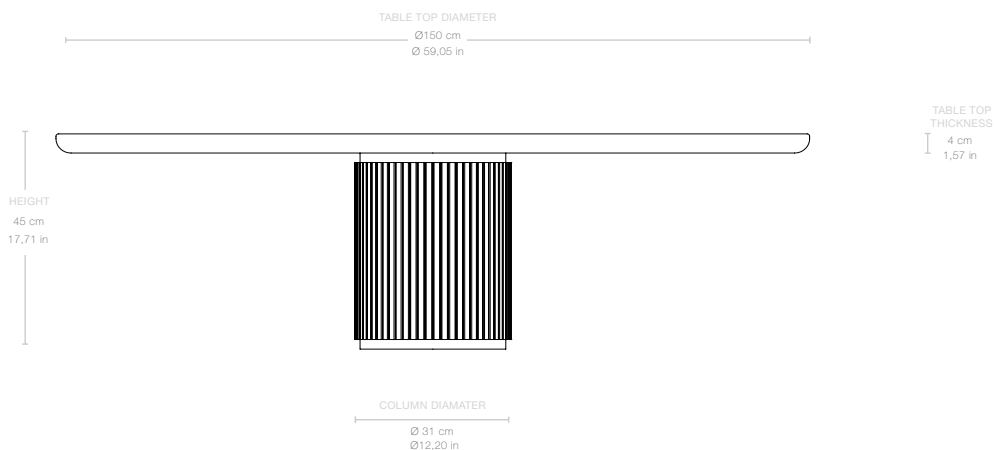

Materials & Finishes

TABLE TOP FINISH

Grey Emperador Marble

STRUCTURE AND LEGS FINISH

Brown/Black Stained Veneer Oak

MATERIALS

Veneer Oak, Marble

Dimensions

TABLE TOP DIAMETER Ø150 cm / Ø59,05 in

HEIGHT 45 cm / 17,71 in

COLUMN DIAMETER Ø31 cm / Ø12,20 in

TABLE TOP THICKNESS 4 cm / 1,57 in

Weight

TOTAL WEIGHT 219 kg / 482,81 lbs

TABLE TOP WEIGHT 194 kg / 427,69 lbs