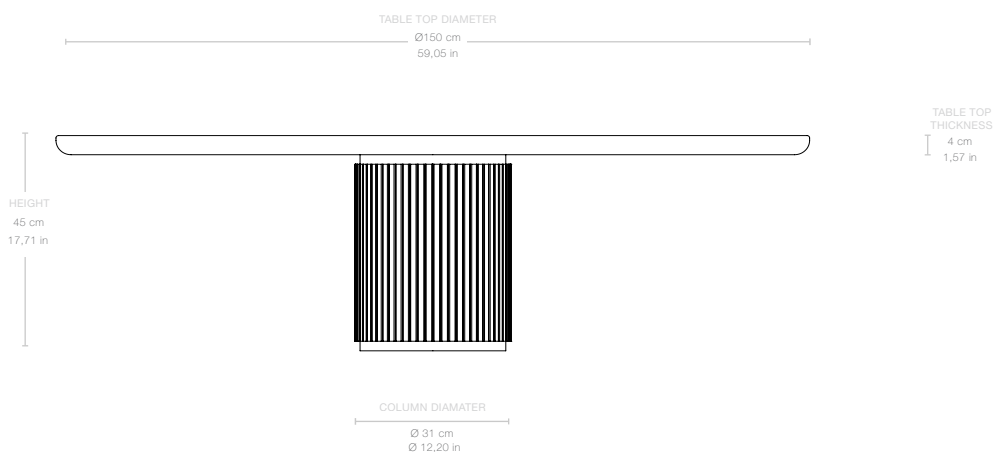

MATERIALS

Solid Oak, Veneer Oak

Dimensions

TABLE TOP DIAMETER Ø150 cm / Ø59,05 in

HEIGHT 45 cm / 17,71 in

COLUMN DIAMETER Ø31 cm / Ø12,20 in

TABLE TOP THICKNESS 4 cm / 1,57 in

Weight