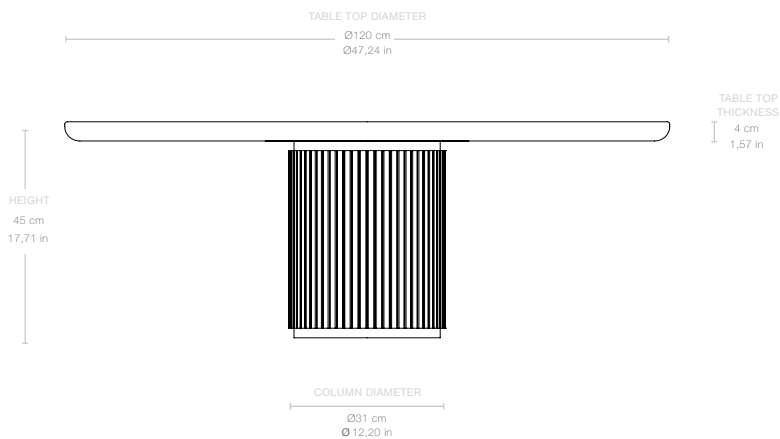

MATERIALS

Solid Oak, Veneer Oak

Dimensions

TABLE TOP DIAMETER Ø120 cm / Ø47,24 in

HEIGHT 45 cm / 17,71 in

COLUMN DIAMETER Ø31 cm / Ø12,20 in

TABLE TOP THICKNESS 4 cm / 1,57 in

Weight

Materials & Finishes

TABLE TOP FINISH

Grey Emperador Marble

STRUCTURE AND LEGS FINISH

Brown/Black Stained Veneer Oak

MATERIALS

Veneer Oak. Marble

Dimensions

TABLE TOP DIAMETER Ø120 cm / Ø47,24 in

HEIGHT 45 cm / 17,71 in

COLUMN DIAMETER Ø31 cm / Ø12,20 in

TABLE TOP THICKNESS 4 cm / 1,57 in

Weight

TOTAL WEIGHT 149 kg / 328,48 lbs

TABLE TOP WEIGHT 124 kg / 273,37 lbs

TABLE TOP DIAMETER Ø150 cm / Ø59,05 in

HEIGHT 45 cm / 17,71 in

COLUMN DIAMETER Ø31 cm / Ø12,20 in

TABLE TOP THICKNESS 4 cm / 1,57 in

Weight

TOTAL WEIGHT 219 kg / 482,81 lbs

TABLE TOP WEIGHT 194 kg / 427,69 lbs