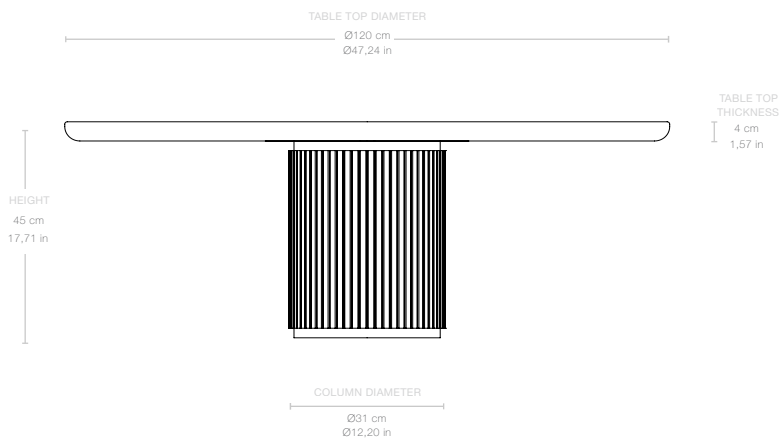

TABLE TOP DIAMETER	Ø60 cm / Ø23,62 in
HEIGHT	45 cm / 17,71 in
COLUMN DIAMETER	Ø31 cm / Ø12,20 in
TABLE TOP THICKNESS	4 cm / 1,57 in

Weight

TOTAL WEIGHT	39 kg / 85,98 lbs
TABLE TOP WEIGHT	33 kg / 72,75 lbs
COLUMN WEIGHT	6 kg / 13,22 lbs

MATERIALS

Solid Oak, Veneer Oak

Dimensions

TABLE TOP DIAMETER Ø120 cm / Ø47,24 in

HEIGHT 45 cm / 17,71 in

COLUMN DIAMETER Ø31 cm / Ø12,20 in

TABLE TOP THICKNESS 4 cm / 1,57 in

Weight

TOTAL WEIGHT 50 kg / 110,23 lbs

TABLE TOP WEIGHT 25 kg / 273,37 lbs

COLUMN WEIGHT 25 kg / 55,11 lbs

Number of parcels 2

TABLE TOP

PACKAGING LENGTH	140 cm / 55,11 in
PACKAGING WIDTH	140 cm / 55,11 in
PACKAGING HEIGHT	12 cm / 4,72 in
PACKAGING WEIGHT	30 kg / 66,13 lbs
GROSS WEIGHT	55 kg / 121,25 lbs

TABLE TOP DIAMETER Ø120 cm / Ø47,24 in

HEIGHT 45 cm / 17,71 in

COLUMN DIAMETER Ø31 cm / Ø12,20 in

TABLE TOP THICKNESS 4 cm / 1,57 in

Weight

TOTAL WEIGHT 149 kg / 328,48 lbs

TABLE TOP WEIGHT 124 kg / 273,37 lbs