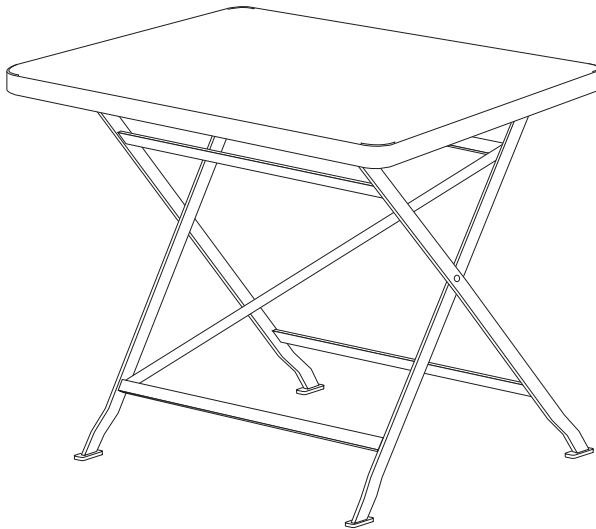

Flip
Folding Balcony and Dining Table
Design
Alexander Seifried
2008

length: 750 mm
width: 590 mm
height: 750 mm

steel, stainless steel feet,
powder coated
white RAL 9010
basalt grey RAL 7012
pale green RAL 6021

x

RICHARD LAMPERT

Richard Lampert
GmbH & Co KG

Gaisburgstraße 12 b
D 70182 Stuttgart

T +49 (0) 711 860 20 70
F +49 (0) 711 860 20 720

www.richard-lampert.de
mail@richard-lampert.de

Fine-textured matt finish.

They have limited, but good, UV and weather resistance and can be used outdoors.