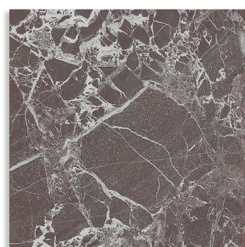

# Marsotto

marbles

Alpi Green matt polished finish

Alpi Green powder finish

Black Marquina matt polished finish

Black Marquina powder finish

Levanto Red matt polished finish

Levanto Red powder finish

Roman Travertine matt polished finish

Roman Travertine powder finish

White Carrera matt polished finish

White Carrera powder finish