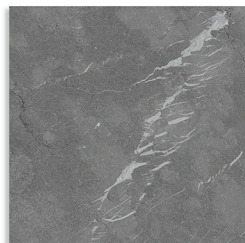

# Marsotto

marbles

Alpi Green matt polished finish

Alpi Green powder finish

Black Marquina matt polished finish

Black Marquina powder finish

Levanto Red matt polished finish

Levanto Red powder finish

Roman Travertine matt polished finish

Roman Travertine powder finish

White Carrera matt polished finish

White Carrera powder finish