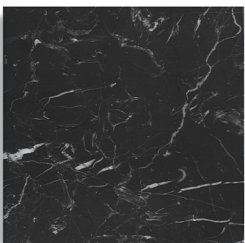

# Marsotto

marbles

Alpi Green matt polished finish

Alpi Green powder finish

Black Marquina matt polished finish

Black Marquina powder finish

Levanto Red matt polished finish

Levanto Red powder finish

Roman Travertine matt polished finish

Roman Travertine powder finish

White Carrera matt polished finish

White Carrera powder finish