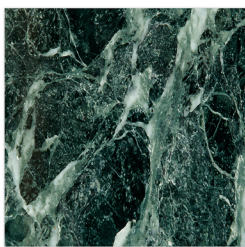

# Marsotto

marbles

Alpi Green matt polished finish

Alpi Green powder finish

Black Marquina matt polished finish

Black Marquina powder finish

Levanto Red matt polished finish

Levanto Red powder finish

Roman Travertine matt polished finish

Roman Travertine powder finish

White Carrera matt polished finish

White Carrera powder finish