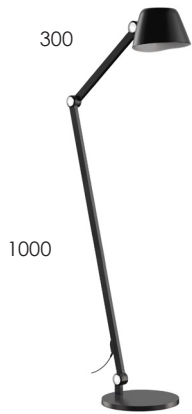

modular NEO
by Rasch + Einsiedler

modular NEO | oval floor

Technical Information

Material	Lampshade, Base and body: Aluminium, eloxated Heat sink: aluminium Diffusor: Polycarbonat Textile cable
IP rating	20
Protection class	III

The Midgard LED unit 3.0 (PRO)

LED	included in modular NEO, LOJA
LED cells	Bridgelux
Voltage	24V, 50/60hz
Watt / Lumen	10 W / 1200 lm / 115 lm/W
Lifespan expectancy	50.000 h
CRI	RA95
LED replaceable data	by means of bayonet lock (toolfree) IES file available upon request

Accessories / Spare parts

LED Unit 3.0 – tunable white
Dimmswitch
Transformer

Other available connectivity

DALI and Casambi upon request

midgard
licht

Product Specific

Version	modular NEO oval floor lamp
Mounting	Free standing
Lamp	eloxed black
Joint caps	aluminium
Textile cable	black
Lighting colour	tunable white (1800K – 4000K)
Light control	2 in 1 (with memory function) remote: Stepless dimmable and tunable white via Matter – smart home compatible (Apple, Google, Amazon, etc) manual: Dimmswitch: ON/OFF/DIMM tunable white in steps
Plug	EU, UK, US, KOR, JP, TW, AUS
Cable length	105 cm from dimmer
Net weight	11,5 kg
Packaging	delivery in two packages
Packaging dimensions	Nº.1 of 2: L40 x W40 x H120 cm 3,5 kg Nº.2 of 2: L40 x W40 x H12 cm 9,0 kg

modular NEO | oval floor

Version

modularNEO oval | floor

modular NEO oval, floor lamp, matter, all black eloxed, alu joint caps, EU plug

modular NEO oval, floor lamp, matter, all black eloxed, alu joint caps, UK plug