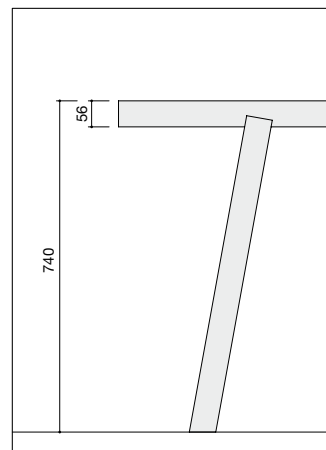

Minimo Light

INFORMAZIONI TECNICHE E PREZZI
TECHNICAL INFORMATION AND PRICES

Componenti Components

Altezza tavolo e spessore piano
Table height and top thickness