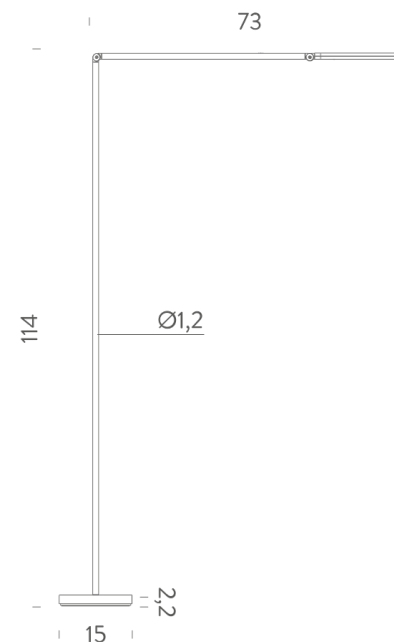

Dimmer on board.

2700K

LAMPING

Source	LED board
Total power	7W
Emission	orientable
Switching	dim on board
Tension	110/240V
Color temperature	2700K
Luminous flux	485lm (luminous output)
Typ CRI	90
Dimensions	114x73
Notes	cable length 2m
Net lamp weight	5 kg

Dimension: 24x20x8 cm / Gross weight: 1,5 kg

Certificazioni

3000K

LAMPING

Source	LED board
Total power	7W
Emission	orientable
Switching	dim on board
Tension	110/240V
Color temperature	3000K
Luminous flux	485lm (luminous output)
Typ CRI	90
Dimensions	114x73
Notes	cable length 2m
Net lamp weight	5 kg

Dimension: 24x20x8 cm / Gross weight: 1,5 kg

Certificazioni

3000K

LAMPING

Source	LED spot 40°
Total power	6,5W
Emission	orientable spot
Switching	dim on board
Tension	110/240V
Color temperature	3000K
Luminous flux	395lm (luminous output)
Typ CRI	90
Dimensions	114x60
Notes	cable length 2m
Net lamp weight	5 kg

Dimension: 24x20x8 cm / Gross weight: 1,5 kg

Certificazioni