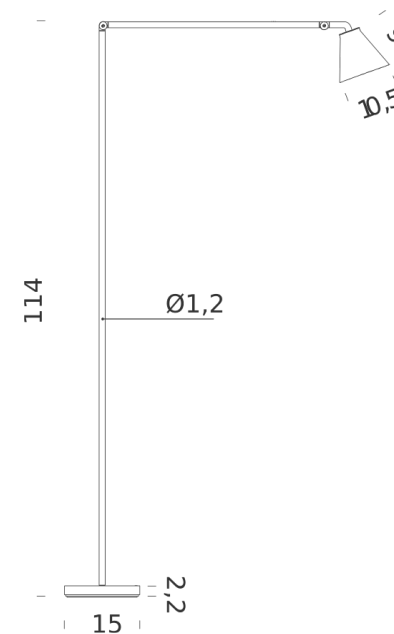

LED 3000K

LAMPING

Source	LED spot
Total power	6,5W
Emission	orientable spot
Switching	dim on board
Tension	110-240V
Color temperature	3000K
Luminous flux	395lm
Typ CRI	90
Materials	aluminum, technopolymer
Notes	cable length 2m
Net lamp weight	5 kg

Codes

UNT LNN 2C
UNT LNN 2D

Structure/Diffuser

black/gold
black/black

PACKAGE

Package 01	Dimension: 206x15x11 cm / Gross weight: 4,5 kg
Package 02	Dimension: 24x20x8 cm / Gross weight: 1,5 kg

Certificazioni

Dimension: 24x20x8 cm / Gross weight: 1,5 kg

Certificazioni

3000K

LAMPING

Source	LED board
Total power	7W
Emission	orientable
Switching	dim on board
Tension	110/240V
Color temperature	3000K
Luminous flux	485lm (luminous output)
Typ CRI	90
Dimensions	114x73
Notes	cable length 2m
Net lamp weight	5 kg

Dimension: 24x20x8 cm / Gross weight: 1,5 kg

Certificazioni

3000K

LAMPING

Source	LED spot 40°
Total power	6,5W
Emission	orientable spot
Switching	dim on board
Tension	110/240V
Color temperature	3000K
Luminous flux	395lm (luminous output)
Typ CRI	90
Dimensions	114x60
Notes	cable length 2m
Net lamp weight	5 kg