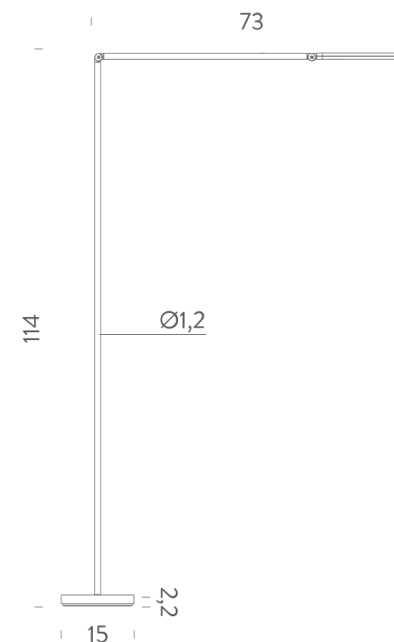

3000K

LAMPING

Source	LED board
Total power	7W
Emission	orientable
Switching	dim on board
Tension	110/240V
Color temperature	3000K
Luminous flux	485lm (luminous output)
Typ CRI	90
Dimensions	114x73
Notes	cable length 2m
Net lamp weight	5 kg

Codes

UNT LNN 2A

Structure

black

PACKAGE

Package 01	Dimension: 206x15x11 cm / Gross weight: 4,5 kg
Package 02	Dimension: 24x20x8 cm / Gross weight: 1,5 kg

Certificazioni