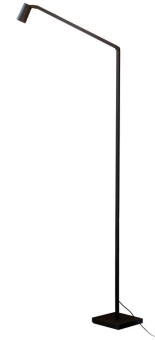

UNTITLED READING SPOT

Bernhard Osann

Family of LED table/floor and wall lamps made of extruded aluminium painted matt black equipped with joints for flexible and dynamic positioning of the light.

The model with a cylindrical aluminium spotlight head features a stem that better respects the balance of the lamp, with a cone in the finishes gold and black and a linear lighting unit in polymer filled with glass fibers in the black finish.

Dimmer on board.