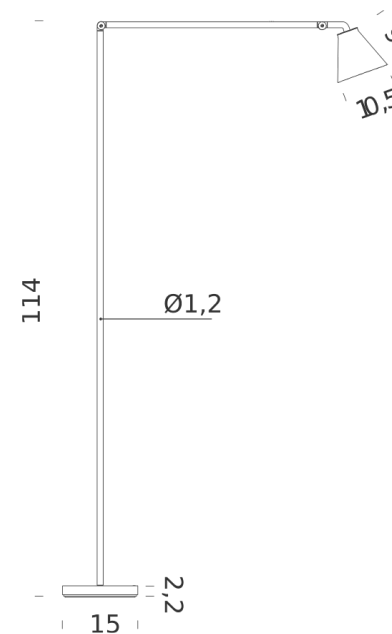

Dimmer on board.

LED 2700K

LAMPING

Source	LED spot
Total power	6,5W
Emission	orientable spot
Switching	dim on board
Tension	110-240V
Color temperature	2700K
Luminous flux	395lm
Typ CRI	90
Materials	aluminum, technopolymer
Notes	cable length 2m
Net lamp weight	5 kg

LED 3000K

LAMPING

Source	LED spot
Total power	6,5W
Emission	orientable spot
Switching	dim on board
Tension	110-240V
Color temperature	3000K
Luminous flux	395lm
Typ CRI	90
Materials	aluminum, technopolymer
Notes	cable length 2m
Net lamp weight	5 kg

Dimension: 24x20x8 cm / Gross weight: 1,5 kg

Certificazioni

3000K

LAMPING

Source	LED board
Total power	7W
Emission	orientable
Switching	dim on board
Tension	110/240V
Color temperature	3000K
Luminous flux	485lm (luminous output)
Typ CRI	90
Dimensions	114x73
Notes	cable length 2m
Net lamp weight	5 kg

Dimension: 24x20x8 cm / Gross weight: 1,5 kg

Certificazioni

3000K

LAMPING

Source	LED spot 40°
Total power	6,5W
Emission	orientable spot
Switching	dim on board
Tension	110/240V
Color temperature	3000K
Luminous flux	395lm (luminous output)
Typ CRI	90
Dimensions	114x60
Notes	cable length 2m
Net lamp weight	5 kg