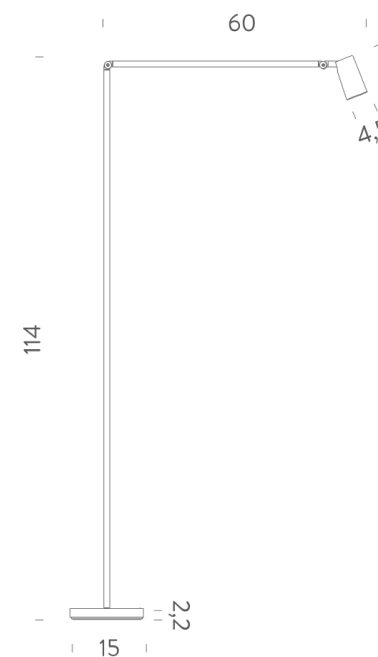

Dimension: 24x20x8 cm / Gross weight: 1,5 kg

Certificazioni

3000K

LAMPING

Source	LED board
Total power	7W
Emission	orientable
Switching	dim on board
Tension	110/240V
Color temperature	3000K
Luminous flux	485lm (luminous output)
Typ CRI	90
Dimensions	114x73
Notes	cable length 2m
Net lamp weight	5 kg

Dimmer on board.

2700K

LAMPING

Source	LED spot 40°
Total power	6,5W
Emission	orientable spot
Switching	dim on board
Tension	110/240V
Color temperature	2700K
Luminous flux	395lm (luminous output)
Typ CRI	90
Dimensions	114x60
Notes	cable length 2m
Net lamp weight	5 kg

Dimension: 24x20x8 cm / Gross weight: 1,5 kg

Certificazioni

3000K

LAMPING

Source	LED spot 40°
Total power	6,5W
Emission	orientable spot
Switching	dim on board
Tension	110/240V
Color temperature	3000K
Luminous flux	395lm (luminous output)
Typ CRI	90
Dimensions	114x60
Notes	cable length 2m
Net lamp weight	5 kg

Dimension: 24x20x8 cm / Gross weight: 1,5 kg

Certificazioni