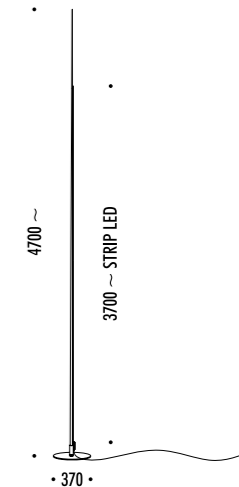

The sizes are expressed in millimeters.

DESIGN DAVIDE GROPPPI - GIORGIO RAVA - 2020
LAMPADA DA ESTERNO - FIBRA DI VETRO - METALLO
OUTDOOR LAMP - FIBERGLASS - METAL

CE  IP65

ORIGINE OUTDOOR

1A2480400.27.20	NERO OPACO / MATT BLACK - 2700K	24 V DC - 41 W LED 2700K - 2930 lm - CRI > 80 / 3000K - 2930 lm - CRI > 80
1A2480400.30.20	NERO OPACO / MATT BLACK - 3000K	CAVO NERO 5 m - DRIVER NON INCLUSO BLACK CABLE 5 m - DRIVER NOT INCLUDED