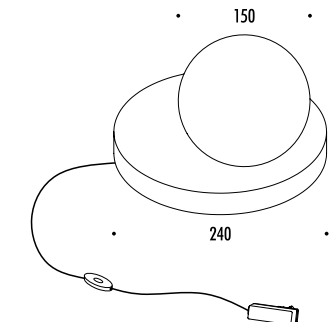

The sizes are expressed in millimeters.

DESIGN OMAR CARRAGLIA - 2019
LAMPADA DA TAVOLO - LEGNO - VETRO
TABLE LAMP - WOOD - GLASS

PIGRECO

CE  IP 20

193000	STANDARD	24 V DC - 6,5 W LED - 3000K - 450 lm - CRI > 90 CAVO NERO - DIMMER DRIVER LED INCLUSO INPUT 100-240 V - 50/60 Hz BLACK CABLE - DIMMER INCLUDES LED DRIVER INPUT 100-240 V - 50/60 Hz