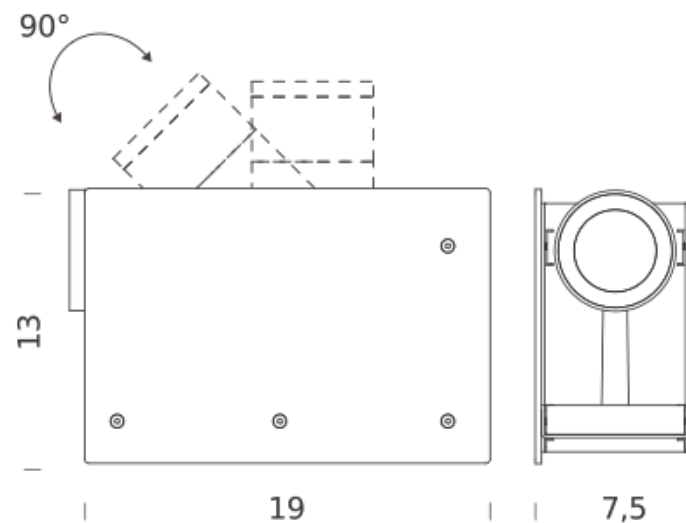

2700K

LAMPING

Source	LED
Total power	13W
Emission	direct orientable
Switching	dim on board
Tension	220/240V
Color temperature	2700K
Luminous flux	900lm
Typ CRI	90
Energy class	F
IP class	20
Dimensions	18,7x7,5x12,7
Notes	driver on board, adjustable beam 15°-55°, orientable spot 90°
Net lamp weight	1,3 kg

Codes

PLT LN2 11

Structure

black

PACKAGE

Package 01

Dimension: 23x30x13 cm / Net weight: 0,5 kg / Gross weight: 1,8 kg

Certificazioni