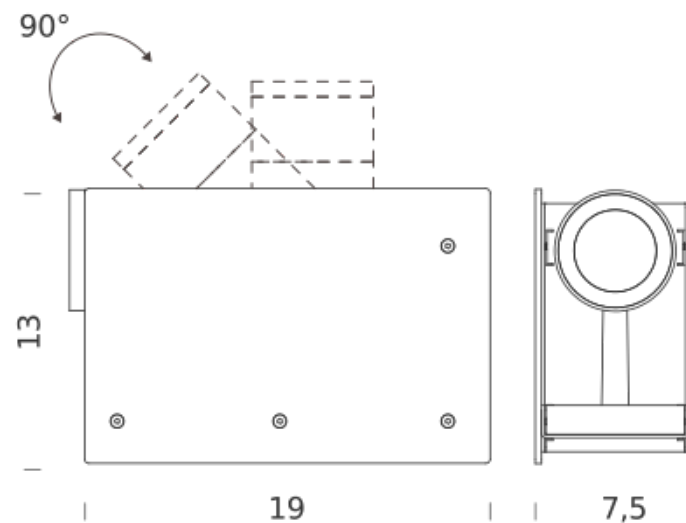

3000K

LAMPING

Source	LED
Total power	13W
Emission	direct orientable
Switching	dim on board
Tension	220/240V
Color temperature	3000K
Luminous flux	900lm
Typ CRI	90
Energy class	F
IP class	20
Dimensions	18,7x7,5x12,7
Notes	driver on board, adjustable beam 15°-55°, orientable spot 90°
Net lamp weight	1,3 kg

Codes

PLT LN3 11

Structure

black

PACKAGE

Package 01

Dimension: 23x30x13 cm / Net weight: 0,5 kg / Gross weight: 1,8 kg

Certificazioni