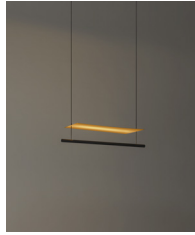

Lámina Dorada 45

Antoni Arola. 2018
Pendant Lamp

SANTA & COLE

Lámina Dorada 45

A

Sistema Lámina Dorada 45

B

In its golden version, Lámina redefines its reflection game by flattening its arc and changing the colour of its lampshade, generating new concavities that are visible to the eye. A variation with totemic evocations that illuminates with surprising quality.

General description:

Black metal structure with matte finish.
S&C white metallic shade with brilliant finish (exterior).
Polycarbonate diffuser.
Electric cable length: 5 m / 196.9"

Approximate weight (unpacked):

Wall lamps

Lámina Dorada 45

Lámina Dorada 45

Lámina Dorada 45

Lámina Dorada 45