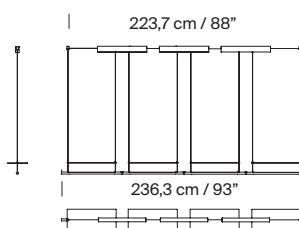

General description:

Black metal structure with matte finish.
S&C white metallic shade with brilliant finish (exterior).
Polycarbonate diffuser.
Electric cable length: 5 m / 196.9"

Approximate weight (unpacked):

3 modules (A + B)

4 modules (A + 2B)

Lámina Dorada 45

Antoni Arola. 2018
Pendant Lamp

Collection:

Table lamps

Floor lamps

Pendant lamps