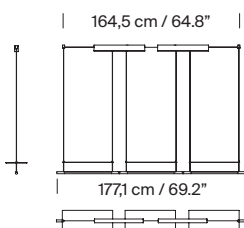

Examples of composition

3 modules (A + B)