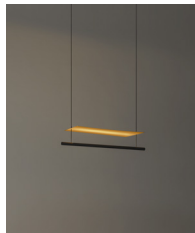

General description:

Anodized aluminum shade with matt gold finish.
Black metal structure with matte finish.
Polycarbonate diffuser.
Dimmer and switch incorporated into the luminaire.
Electric cable length: 2,5 m / 98.4"

Model:

Collection:

Table lamps

Floor lamps

Pendant lamps

Wall lamps

Lámina Dorada 45

Lámina Dorada 45