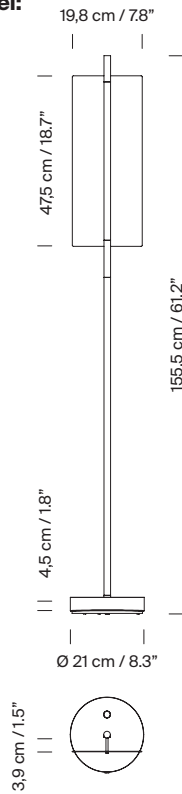

Lámina 45

Antoni Arola. 2023
Floor Lamp

Maintenance:

Clean with a smooth cloth. Do not use ammonia, solvents or abrasive cleaning products.

Others:

The lamp is delivered in one package.
The assembly instructions are delivered with the product.

Model:

Collection:

Table lamps

Floor lamps

Pendant lamps

Wall lamps