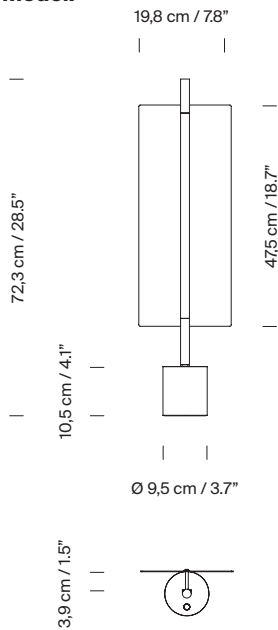

Lámina Dorada 45

Antoni Arola. 2023
Table Lamp

Maintenance:

Clean with a smooth cloth. Do not use ammonia, solvents or abrasive cleaning products.

Others:

The lamp is delivered in one package..
The assembly instructions are delivered with the product.

Model:

Collection:

Table lamps

Floor lamps

Pendant lamps

Wall lamps