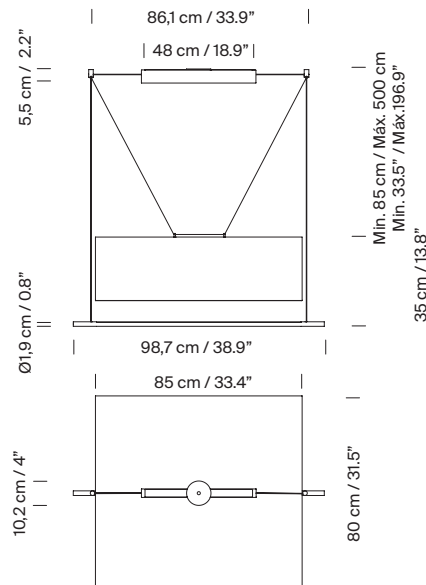

Lámina Mayor

Antoni Arola. 2018
Pendant Lamp

Regulations:

CE
UNE-EN 60598
UNE-EN 55015
UNE-EN 60529

UL

UL-1598

UL-8750

E-336377

Dry location only

Maintenance:

Clean with a smooth cloth. Do not use ammonia, solvents or abrasive cleaning products.

Others:

The lamp is delivered in one package.

The assembly instructions are delivered with the product.

Modelo:

CE