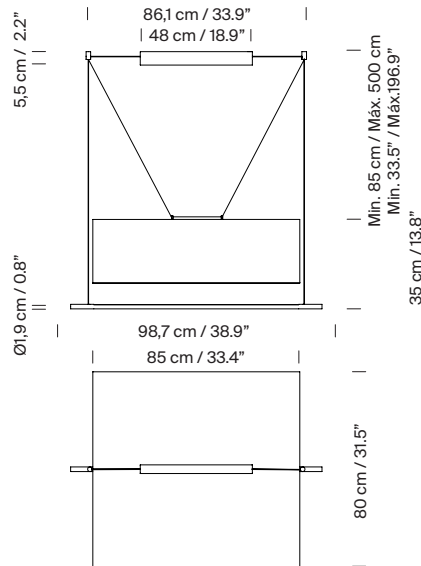

Lámina Mayor

Antoni Arola. 2018
Pendant Lamp

Regulations:

CE
UNE-EN 60598
UNE-EN 55015
UNE-EN 60529

UL

UL-1598

UL-8750

E-336377

Dry location only

Maintenance:

Clean with a smooth cloth. Do not use ammonia, solvents or abrasive cleaning products.

Others:

The lamp is delivered in one package.

The assembly instructions are delivered with the product.

Modelo:

CE