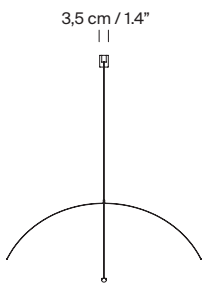

Lámina Mayor

Antoni Arola. 2018
Pendant Lamp

Regulations:

CE
UNE-EN 60598
UNE-EN 55015
UNE-EN 60529

UL

UL-1598

UL-8750

E-336377

Dry location only

Maintenance:

Clean with a smooth cloth. Do not use ammonia, solvents or abrasive cleaning products.

Others:

The lamp is delivered in one package.

The assembly instructions are delivered with the product.

Modelo:

CE