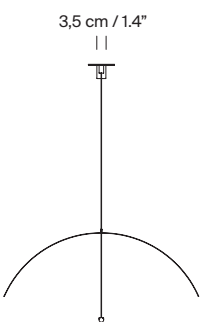

Lámina Mayor

Antoni Arola. 2018
Pendant Lamp

Regulations:

CE
UNE-EN 60598
UNE-EN 55015
UNE-EN 60529

UL

UL-1598

UL-8750

E-336377

Dry location only

Maintenance:

Clean with a smooth cloth. Do not use ammonia, solvents or abrasive cleaning products.

Others:

The lamp is delivered in one package.

The assembly instructions are delivered with the product.

Modelo:

CE