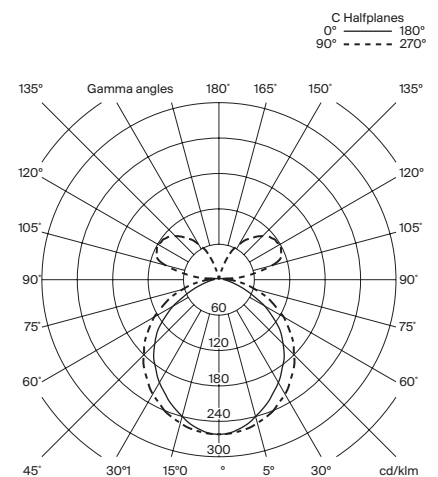

Lámina Mayor

Antoni Arola. 2018
Pendant Lamp

SANTA & COLE

A line of light and a thin sheet, softly but effectively light. Striking a balance between poetry and reason, Lámina is a system that defends the benefits of reflected light with simple, obvious forms, in a range of formats and shades that hide nothing and show everything.

General description:

Black metal structure with matte finish.
S&C white metallic shade with brilliant finish (exterior).
Polycarbonate diffuser.
Electric cable length: 5 m / 196.9"

Approximate weight (unpacked):

Lámina Mayor: 12,3 Kg / 27.1 lb

Technical information:

Light source included (dimmable).
LED strip

Rated input wattage: 44 W
Operating voltage: 36VDC
Colour Temp.: 2.700K
CRI: 90
Lifetime: 40.000 h
Luminous flux: 1.977 lm

Built-in LED.
Suitable for dimming 0-10 /DALI (UL 1-10V).
(Not included external dimmer switch 0-10V).
Energy efficiency class (E.E.C): E.
Suitable only for indoor use.
Always use this light source.

Input voltage: 100 ~ 277 Vac.
(50 Hz / 60 Hz). According to destination.