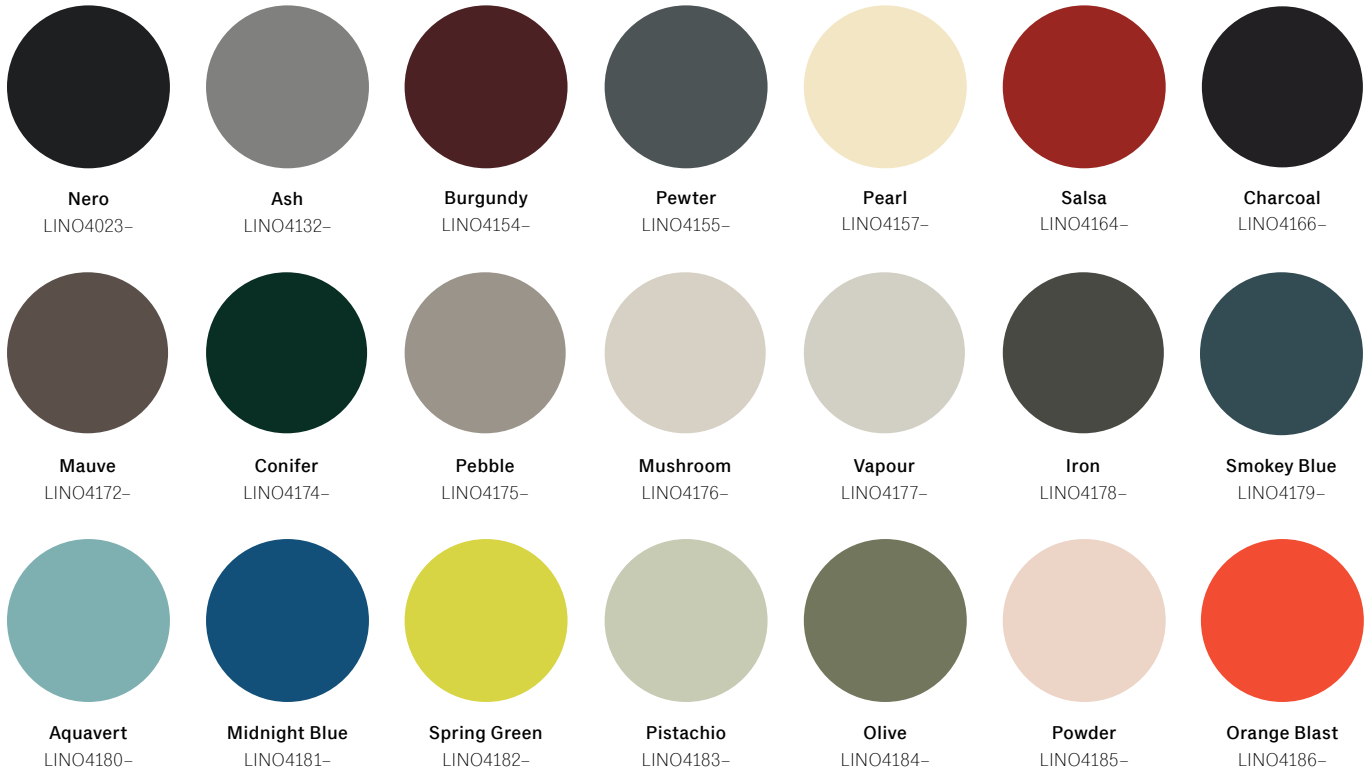

Lino Finishes / All colours from Forbo Linoleum Desktop Range:

Example Code: CT-650-LINO4176-PLY-9002

Standard Edge Finish:

Exposed Ply
PLY-

Custom edges available (please contact):

Contact Details

VG&P Ltd
Offley Works
1 Pickle Mews
London, SW9 0FJ