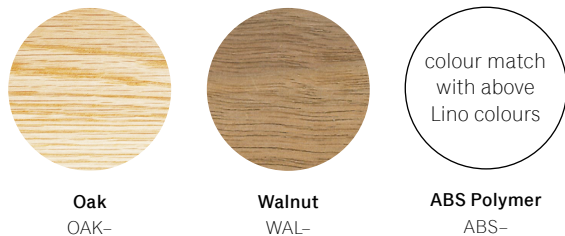

Lino Finishes / All colours from Forbo Linoleum Desktop Range:

Example Code: CT-650-LINO4176-PLY-9002

Standard Edge Finish:

Exposed Ply
PLY-

Custom edges available (please contact):

Contact Details

VG&P Ltd
Offley Works
1 Pickle Mews
London, SW9 0FJ