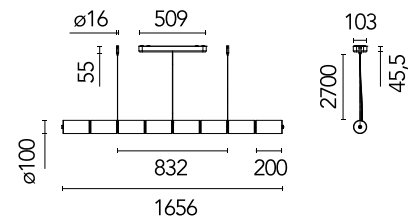

FLOS

F3773000 Glass

Luce Cilindrica S1

Designed by Ronan Bouroullec, 2025

110W - 5698lm - 2700K - CRI> 95

Modular suspension lamp emitting diffused light. Horizontal body in polished extruded aluminium with two LED strips for upward and downward emission. Integrated touch dimmer enables independent control of light outputs. Body encased in a sequence of borosilicate glass cylinders separated by traditional spacers. Can be installed in multiple parallel rows.

Physical

Colour	Glass
Length (mm)	1656
Cord length (mm)	2700
Canopy length/diameter (mm)	509
Canopy width (mm)	103
Canopy height (mm)	43
Net weight (kg)	9.9
Package volume (m3)	0.17
IP internal	20

Download

[Mounting instructions](#)  PDF

Photometric Files

[ULD](#)  ULD

Technical Drawings

[2D](#)  ZIP

[3D](#)  ZIP

Photometric

Lighting type	Direct, Indirect
Light distribution	Symmetric
CCT (K)	2700
CRI>	95