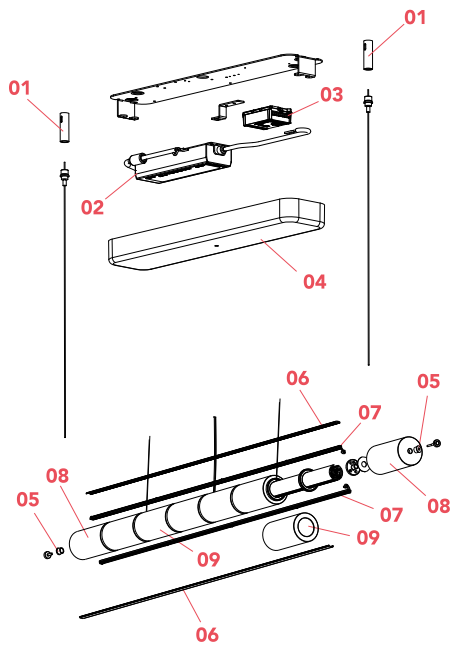

Spare Parts

01.	Luce Sferica/Cilindrica Cable fixing kit	RF3750100
02.	Luce Sferica/Cilindrica Driver	RF32976
03.	Luce Orizzontale Ceiling rose dimmer	RF36893
04.	Luce Sferica/Cilindrica Ceiling rose cover EUR	RF37946
05.	Luce Sferica/Cilindrica Glass closing bushing	RF37580
06.	Luce Orizzontale Suspension Linear diffuser	RF3746500
07.	Luce Orizzontale Suspension 1 Led board	RF3746700
08.	Luce Cilindrica Closed glass diffuser	RF3750300
09.	Luce Cilindrica Open glass diffuser	RF3750200