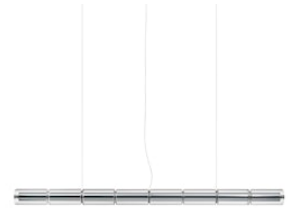

FLOS

F3773000 Glass

Luce Cilindrica S1

Designed by Ronan Bouroullec, 2025

110W - 5698lm - 2700K - CRI> 95

Modular suspension lamp emitting diffused light. Horizontal body in polished extruded aluminium with two LED strips for upward and downward emission. Integrated touch dimmer enables independent control of light outputs. Body encased in a sequence of borosilicate glass cylinders separated by traditional spacers. Can be installed in multiple parallel rows.

Physical

Colour	Glass
Length (mm)	1656
Cord length (mm)	2700
Canopy length/diameter (mm)	509
Canopy width (mm)	103
Canopy height (mm)	43
Net weight (kg)	9.9
Package volume (m3)	0.17
IP internal	20

Download