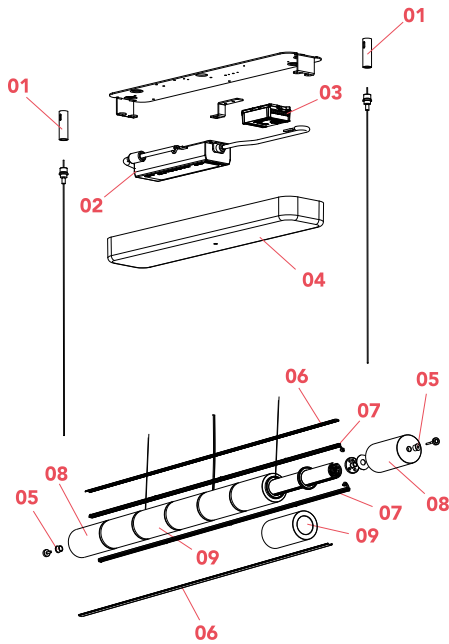

Spare Parts

01.	Luce Sferica/Cilindrica Cable fixing kit	RF3750100
02.	Luce Sferica/Cilindrica Driver	RF32976
03.	Luce Orizzontale Ceiling rose dimmer	RF36893
04.	Luce Sferica/Cilindrica Ceiling rose cover EUR	RF37946
05.	Luce Sferica/Cilindrica Glass closing bushing	RF37580
06.	Luce Orizzontale Suspension 2 Linear diffuser	RF3747200
07.	Luce Orizzontale Suspension 2 Led board	RF3747300
08.	Luce Cilindrica Closed glass diffuser	RF3750300
09.	Luce Cilindrica Open glass diffuser	RF3750200