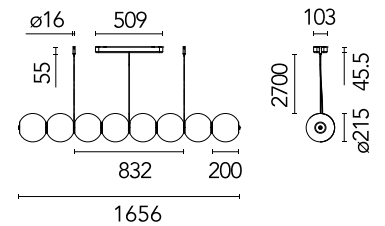

Are you a professional and your project needs consulting and support?

[BOOK AN APPOINTMENT](#)