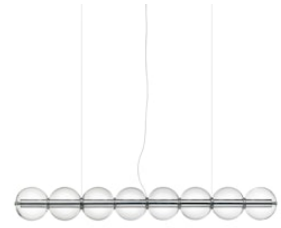

# FLOS

F3752000 Glass

## Luce Sferica S1

Designed by Ronan Bouroullec, 2025

110W - 5778lm - 2700K - CRI> 95

Modular suspension lamp emitting diffused light. Horizontal body in polished extruded aluminium with two LED strips for upward and downward emission. Integrated touch dimmer enables independent control of light outputs. Body encased in a sequence of hand-blown transparent glass spheres separated by traditional spacers. Can be installed in multiple parallel rows.

### Physical

Colour	Glass
Length (mm)	1656
Cord length (mm)	2700
Canopy length/diameter (mm)	509
Canopy width (mm)	103
Canopy height (mm)	43
Net weight (kg)	10.35
Package volume (m3)	0.46
IP internal	20