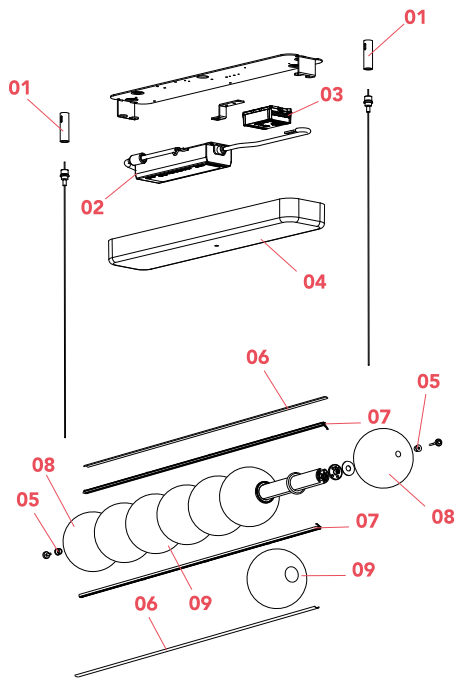

Spare Parts

01.	Luce Sferica/Cilindrica Cable fixing kit	RF3750100
02.	Luce Sferica/Cilindrica Driver	RF32976
03.	Luce Orizzontale Ceiling rose dimmer	RF36893
04.	Luce Sferica/Cilindrica Ceiling rose cover EUR	RF37946
05.	Luce Sferica/Cilindrica Glass closing bushing	RF37580
06.	Luce Orizzontale Suspension Linear diffuser	RF3746500
07.	Luce Orizzontale Suspension 1 Led board	RF3746700
08.	Luce Sferica closed glass diffuser	RF3750600
09.	Luce Sferica open glass diffuser	RF3750500